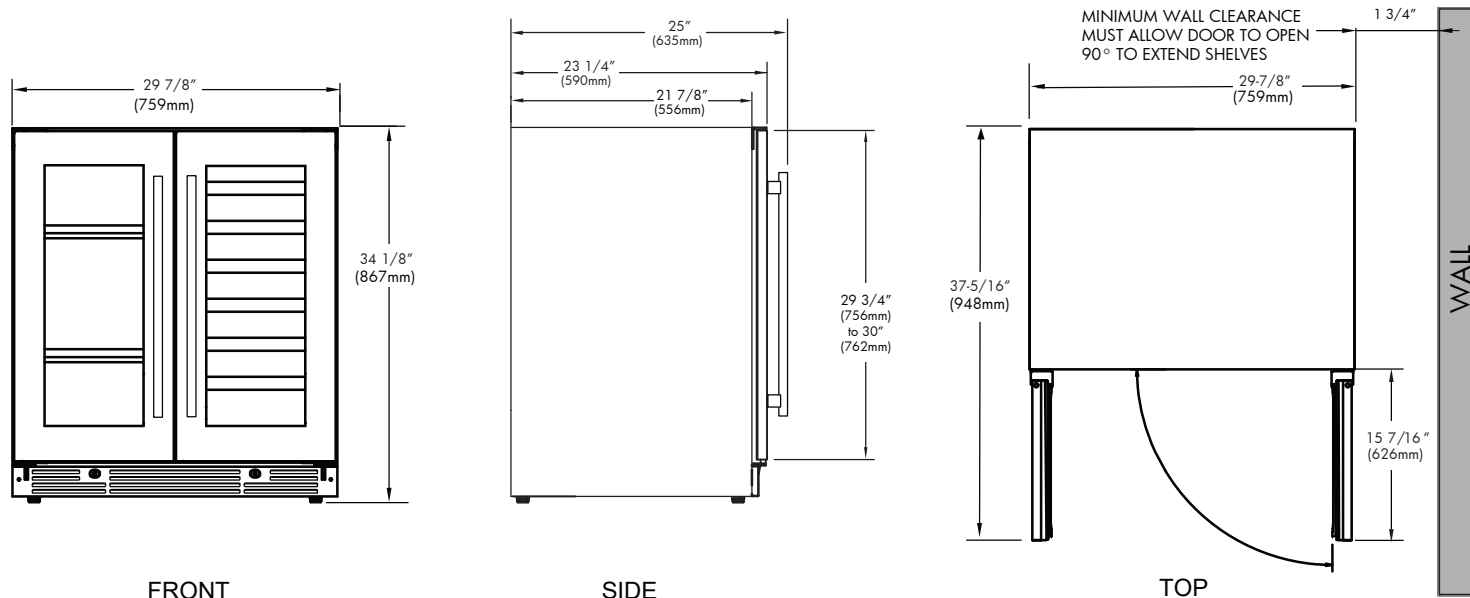

30" UNDERCOUNTER COMBO UNIT

THE ULTIMATE IN CONVENIENT ENTERTAINING -YOUR FAVORITE VINTAGES AND ICY COLD BEVERAGES READY TO SERVE, JUST WHERE YOU WANT THEM

Your XO French Door Combo Unit has the ability to store both wine at 41° to 64° F ready to serve and icy cold beverages from 34° to 50° F in the same compact system. Designed to fit under a counter and where ever your life takes you.

WORLD CLASS SERVICE | COMPREHENSIVE WARRANTIES

OUR LASTING COMMITMENT TO YOU

FEATURES

CAPACITY Full extension shelves and racks hold:
 (34) 750ml bottles at 41° to 64° F
 (66) 12oz cans at 34° to 50° F

- FEATURES**
- Zero clearance hinges for flush integration*
 - Secure door lock
 - Non- reversible door - specify right or left hinge
 - Library quiet 39 dBA operation
 - Elegant tri-color interior illumination
 - Intuitive digital touch controls
 - 6-1/2' Power Cord with low profile 90° flat plug
 - Low E Glass blocks harmful UV light
 - Alarm Functions
 - Energy Saver and Sabbath Mode

* Note: zero clearance hinges are visible just above and below the door panel

SPECIFICATIONS

ELECTRICAL 120V 60HZ 4.35 AMP*

DIMENSIONS
 H 34 1/8"
 W 29 7/8"
 D 23 1/4"

ROUGH IN
 H 34 1/4" min
 W 30"
 D 24"

REFRIGERANT R600A

ROUGH IN DIMENSIONS

ALL XO UNDERCOUNTER
UNITS ARRIVE PRE-WIRED
WITH LOW PROFILE PLUGS
FOR EASY INSTALLATION

NEED MORE SPACE -
CUT INTO AN ADJOINING
CABINET TO REACH AN
OUTLET THERE

WHEN INSTALLING WITH
THE HINGE SIDE NEXT TO A WALL -
LEAVE 1-3/4" CLEARANCE GAP FOR
CABINET HANDLES