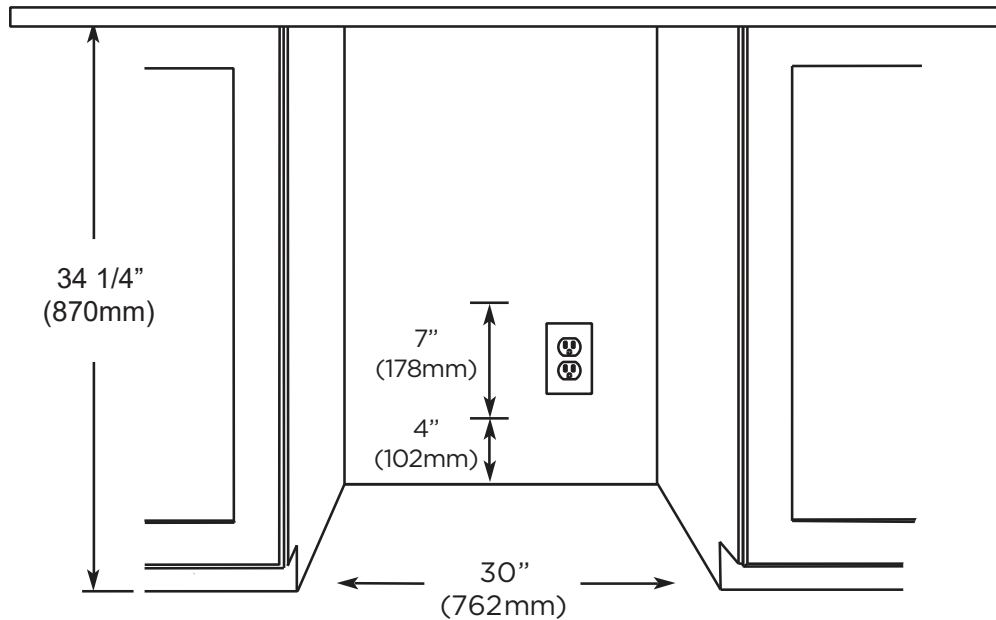

WORLD CLASS SERVICE | COMPREHENSIVE WARRANTIES

OUR LASTING COMMITMENT TO YOU

FEATURES

CAPACITY Full extension shelves and racks hold:
 (34) 750ml bottles at 41° to 64° F
 (66) 12oz cans at 34° to 50° F

- FEATURES**
- Zero clearance hinges for flush integration*
 - Secure door lock
 - Non- reversible door - specify right or left hinge
 - Library quiet 39 dBA operation
 - Elegant tri-color interior illumination
 - Intuitive digital touch controls
 - 6-1/2' Power Cord with low profile 90° flat plug
 - Low E Glass blocks harmful UV light
 - Alarm Functions
 - Energy Saver and Sabbath Mode

* Note: zero clearance hinges are visible just above and below the door panel

SPECIFICATIONS

ELECTRICAL 120V 60HZ 4.35 AMP*

DIMENSIONS
 H 34 1/8"
 W 29 7/8"
 D 23 1/4"

ROUGH IN
 H 34 1/4" min
 W 30"
 D 24"

REFRIGERANT R600A

ROUGH IN DIMENSIONS

ALL XO UNDERCOUNTER
UNITS ARRIVE PRE-WIRED
WITH LOW PROFILE PLUGS
FOR EASY INSTALLATION

NEED MORE SPACE -
CUT INTO AN ADJOINING
CABINET TO REACH AN
OUTLET THERE

WHEN INSTALLING WITH
THE HINGE SIDE NEXT TO A WALL -
LEAVE 1-3/4" CLEARANCE GAP FOR
CABINET HANDLES