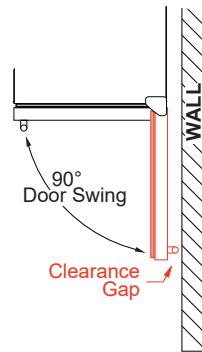

* Note: zero clearance hinges are visible just above and below the door panel

SPECIFICATIONS

ELECTRICAL 120V 60HZ 4.35 AMP*

DIMENSIONS
 H 34 1/8"
 W 29 7/8"
 D 23 1/4"

ROUGH IN
 H 34 1/4" min
 W 30"
 D 24"

REFRIGERANT R600A

ROUGH IN DIMENSIONS

ALL XO UNDERCOUNTER
UNITS ARRIVE PRE-WIRED
WITH LOW PROFILE PLUGS
FOR EASY INSTALLATION

NEED MORE SPACE -
CUT INTO AN ADJOINING
CABINET TO REACH AN
OUTLET THERE

WHEN INSTALLING WITH
THE HINGE SIDE NEXT TO A WALL -
LEAVE 1-3/4" CLEARANCE GAP FOR
CABINET HANDLES