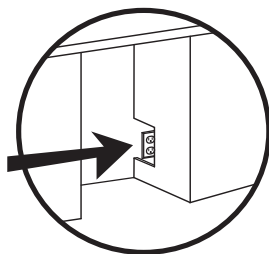

WORLD CLASS SERVICE | COMPREHENSIVE WARRANTIES

OUR LASTING COMMITMENT TO YOU

FEATURES

CAPACITY Full extension shelves and racks hold:
 (34) 750ml bottles at 41° to 64° F
 (66) 12oz cans at 34° to 50° F

- FEATURES**
- Zero clearance hinges for flush integration*
 - Secure door lock
 - Non- reversible door - specify right or left hinge
 - Library quiet 39 dBA operation
 - Elegant tri-color interior illumination
 - Intuitive digital touch controls
 - 6-1/2' Power Cord with low profile 90° flat plug
 - Low E Glass blocks harmful UV light
 - Alarm Functions
 - Energy Saver and Sabbath Mode

* Note: zero clearance hinges are visible just above and below the door panel

SPECIFICATIONS

ELECTRICAL 120V 60HZ 4.35 AMP*

DIMENSIONS
 H 34 1/8"
 W 29 7/8"
 D 23 1/4"

ROUGH IN
 H 34 1/4" min
 W 30"
 D 24"

REFRIGERANT R600A

ROUGH IN DIMENSIONS

ALL XO UNDERCOUNTER
UNITS ARRIVE PRE-WIRED
WITH LOW PROFILE PLUGS
FOR EASY INSTALLATION

NEED MORE SPACE -
CUT INTO AN ADJOINING
CABINET TO REACH AN
OUTLET THERE

WHEN INSTALLING WITH
THE HINGE SIDE NEXT TO A WALL -
LEAVE 1-3/4" CLEARANCE GAP FOR
CABINET HANDLES

DOOR MUST BE ABLE TO OPEN
A MINIMUM OF 90°.

THE DOOR STOP IS SET AT 110°
BUT CAN BE RESET TO 90° OR 140°.

IF THE DOOR CANNOT OPEN FULLY
YOU CANNOT EXTEND THE SHELVES.

CONSULT THE MANUAL FOR
INSTRUCTIONS ON CHANGING
THE DOOR STOP SETTING.