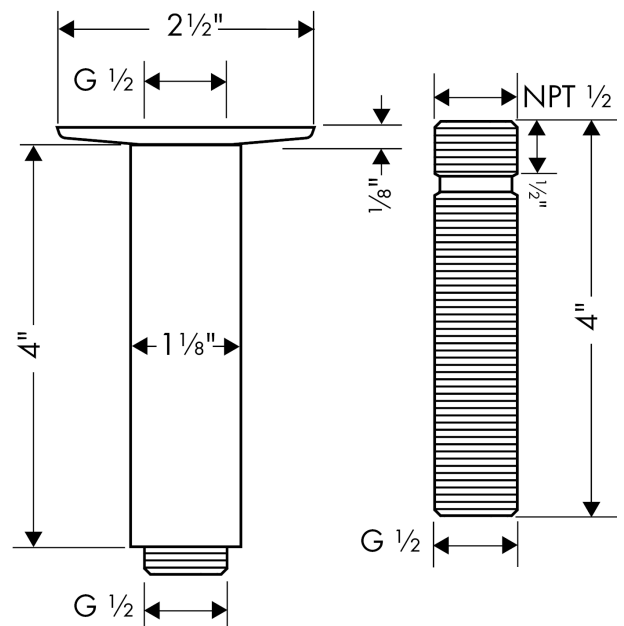

Extension Pipe for Ceiling Mount

Finishes : **chrome** Part no. : **27479001**

Description

Features

- Brass
- 1/2" NPT
- 4" pipe, Escutcheon, Includes adjustable installation nipple, Multiple pipes may be joined in series to create a longer extension

Item details

List Price \$ 124.00

Compliance

Product image

Scale drawing

Extension Pipe for Ceiling Mount
 Finishes : **chrome** Part no. : **27479001**

Exploded drawing

Year of production: >01/18

Extension Pipe for Ceiling Mount

Finishes : **chrome** Part no. : **27479001**

Spare parts list

Year of production: >01/18

Pos.	Description	Part no.	Price	PU
1	escutcheon	97734000	-	1