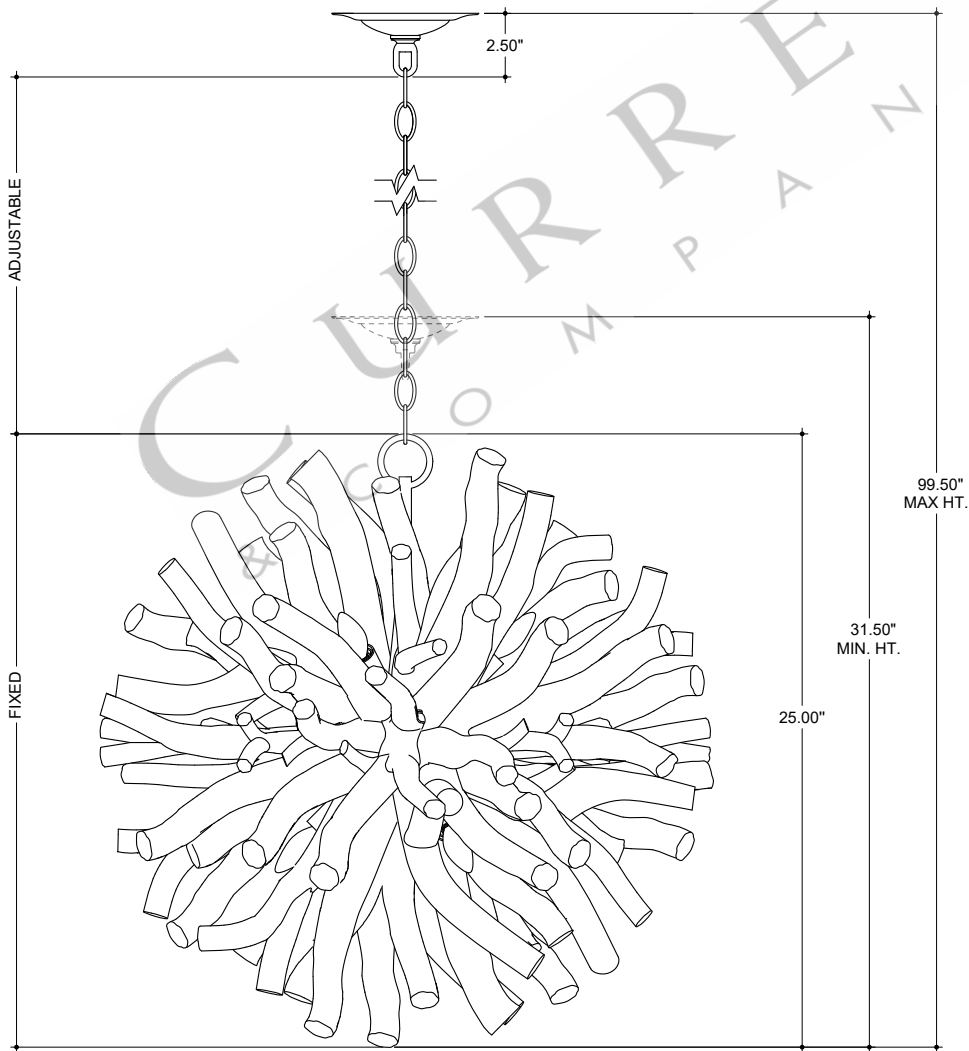

25.00" DIA. FRAME  
 6.00" DIA. CANOPY  
 1.00" W X 4.25" L  
 CROSS BAR

TOP VIEW

CANOPY DETAIL

FRONT VIEW