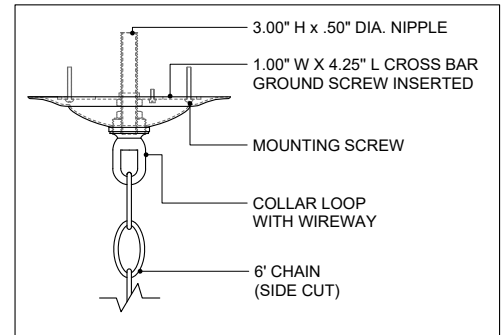

25.00" DIA. FRAME  
 6.00" DIA. CANOPY  
 1.00" W X 4.25" L  
 CROSS BAR

TOP VIEW

CANOPY DETAIL

FRONT VIEW