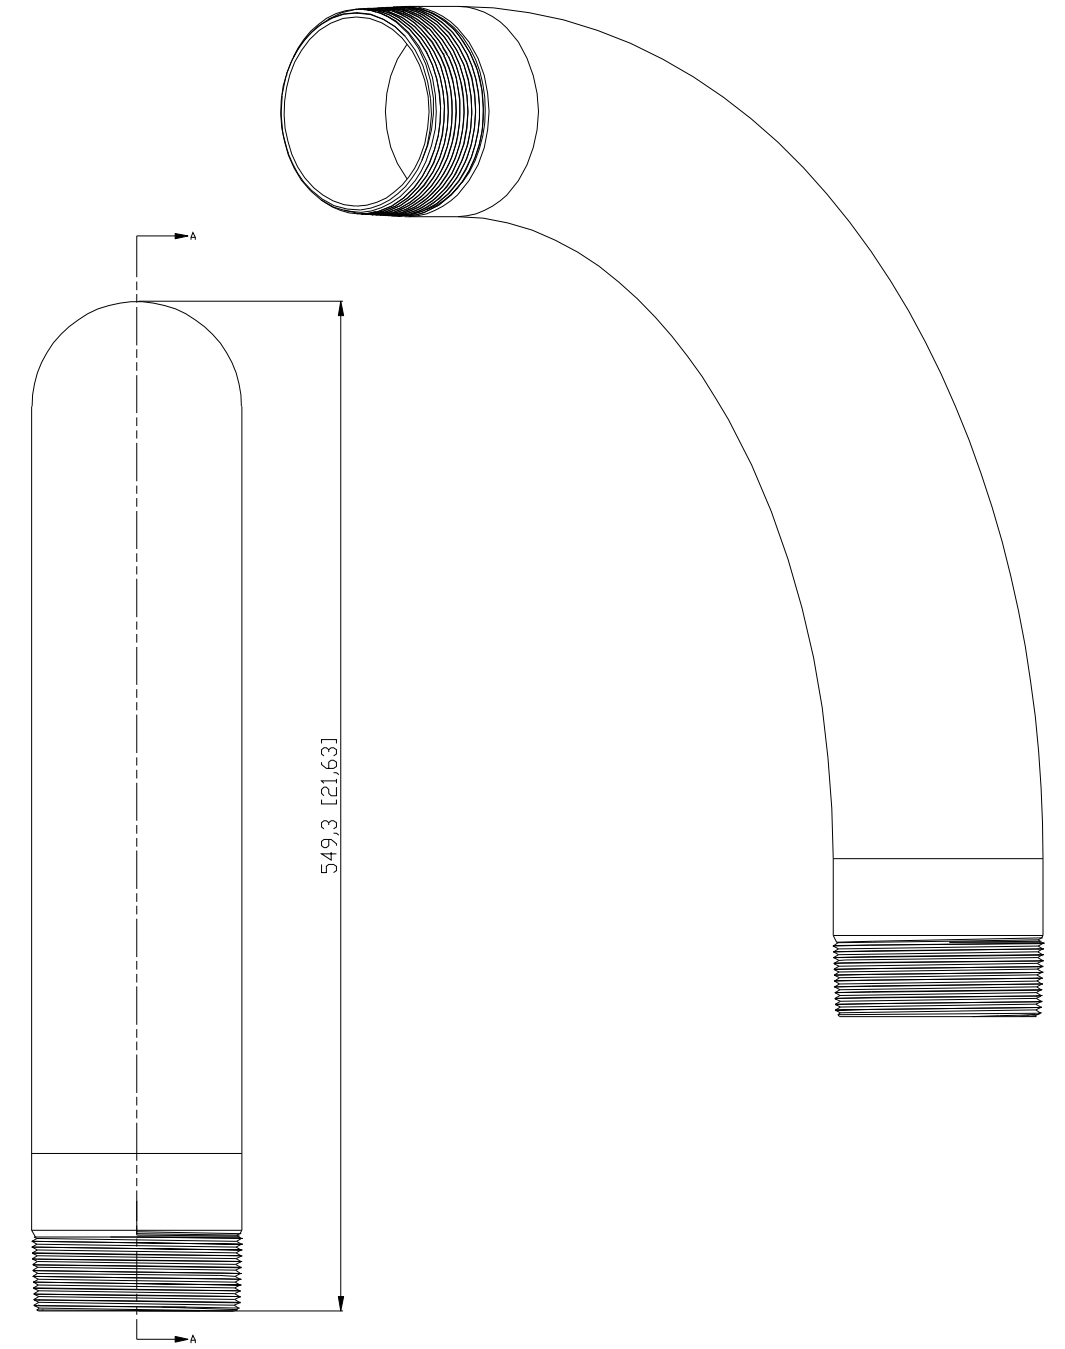

SIDES	BOTTOM
Material: Steel-(C1008-C1018) Galvanized	

This data sheet is for reference only .GARVIN INDUSTRIES reserves the right to make changes to the design without prior notice.

<b>DESCRIPTION</b>
<b>TRADE REFERENCE TERMS</b>

<b>STANDARD PACKING</b>
5 PCS

GARVIN INDUSTRIES		
TITLE THREADED RIGID ELBOWS		
SIZE A4	DWG NO. DS-RE-40090	REV B