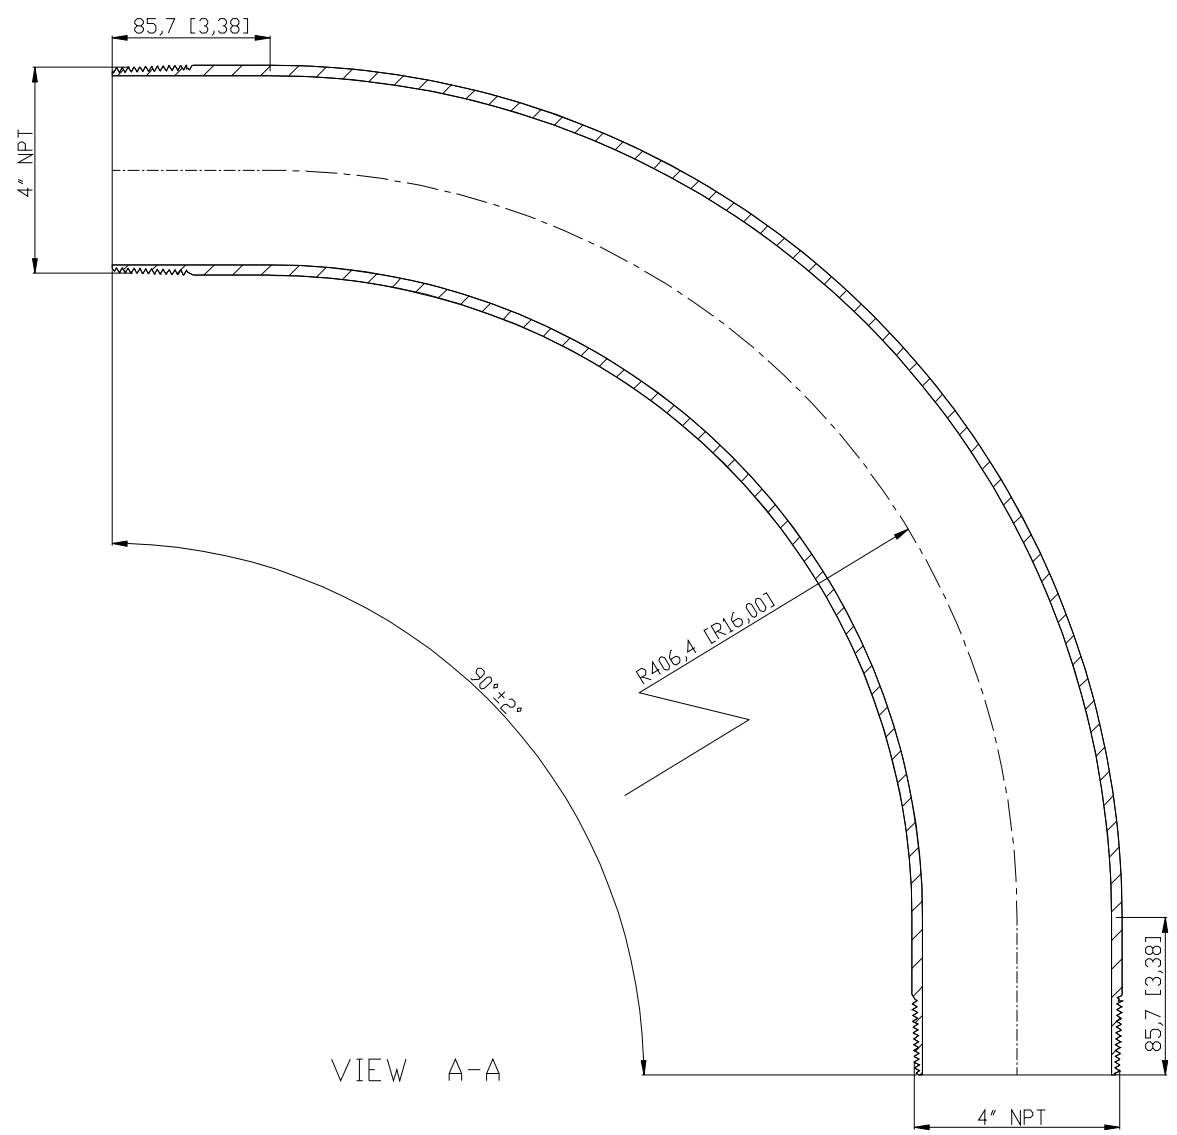

SIDES	BOTTOM
Material: Steel-(C1008-C1018) Galvanized	

This data sheet is for reference only .GARVIN INDUSTRIES reserves the right to make changes to the design without prior notice.

<b>DESCRIPTION</b>
<b>TRADE REFERENCE TERMS</b>

<b>STANDARD PACKING</b>
5 PCS

GARVIN INDUSTRIES		
TITLE THREADED RIGID ELBOWS		
SIZE A4	DWG NO. DS-RE-40090	REV B