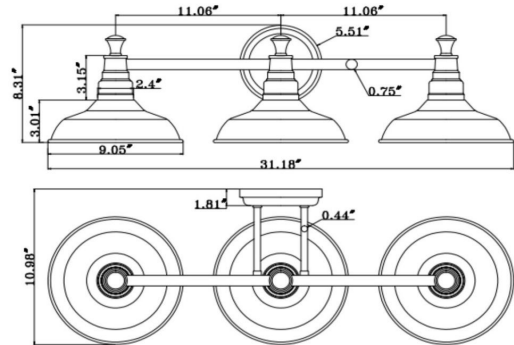

Kimball 3-Light Bathroom Vanity Light

Coffee Bronze

SPECIFICATIONS

MOUNTING:	Wall Mount	LED BRIGHTNESS (LUMENS):	N/A
SLOPED CEILING ADAPTABLE:	No	LED COLOR CORRELATED TEMPERATURE (CCT):	N/A
LAMP TYPE 1:	3 lamps 60W Incandescent	LED COLOR RENDERING INDEX (CRI):	N/A
BULB INCLUDED:	N/A	LED EFFICACY:	N/A
WATTS PER BULB:	60W	LED AVERAGE RATED LIFE:	N/A
TOTAL WATTAGE:	180W	ENERGY EFFICIENT:	No
DIMMABLE:	Yes	LIGHTING AMPS:	N/A
MATERIAL CONSTRUCTION:	Steel	VOLTAGE:	120V
ASSEMBLED DIMENSIONS:	8.31" H x 31.18" L x 9.05" D		
WEIGHT:	4.40 lbs.		
BACKPLATE DIMENSIONS:	1.18" H x 5.51" W		
CANOPY/PLATE DIMENSIONS:	N/A		
GLASS/SHADE DIMENSIONS:	3" H x 9" L x 9" D		
GLASS/SHADE MATERIAL:	Steel		
GLASS/SHADE TYPE:	N/A		
GLASS/SHADE COLOR:	Textured Coffee Bronze		