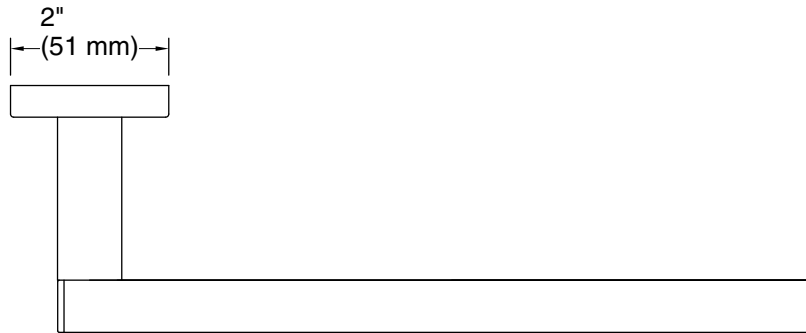

Color tiles intended for reference only.

Color	Code	Description
	CP	Polished Chrome
	BN	Vibrant® Brushed Nickel
	BL	Matte Black
	2MB	Vibrant® Brushed Moderne Brass

Technical Information

All product dimensions are nominal.