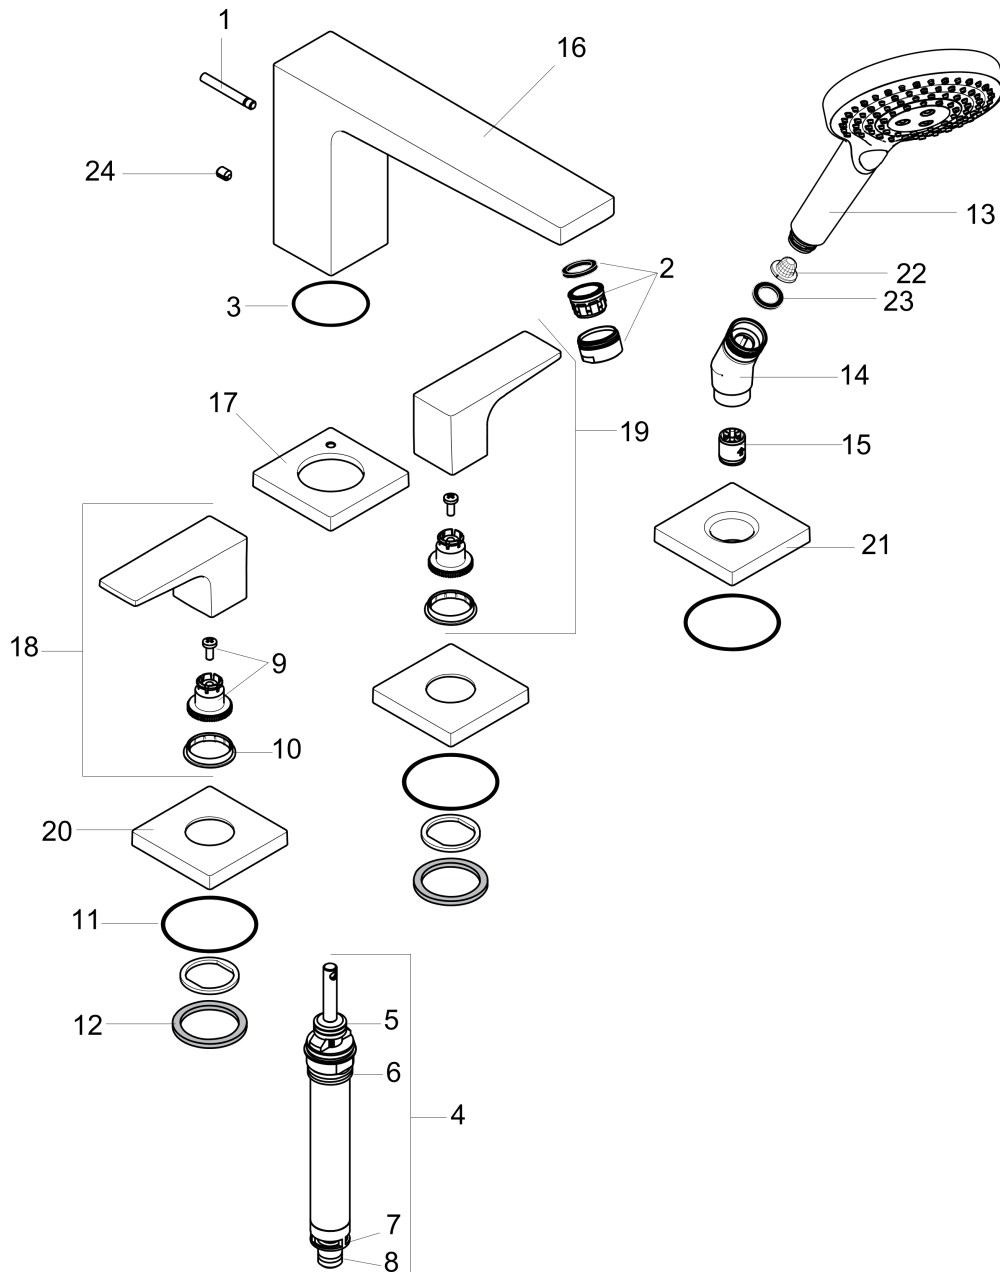

Metropol

4-Hole Roman Tub Set Trim with Lever Handles and 1.75 GPM Handshower

Finishes : **brushed nickel** Part no. : **32557821**

Description

Features

- Flow: 6.0 GPM (22.7 L/Min)
- 90° ceramic valves
- Integrated double backflow prevention

Item details

List Price \$ 1,132.00

Technology

Compliance

Product image

Scale drawing

Metropol

4-Hole Roman Tub Set Trim with Lever Handles and 1.75 GPM Handshower

Finishes : **brushed nickel** Part no. : **32557821**

Exploded drawing

Year of production: >01/19

Metropol

4-Hole Roman Tub Set Trim with Lever Handles and 1.75 GPM Handshower

Finishes : **brushed nickel** Part no. : **32557821**

Spare parts list

Year of production: >01/19

Pos.	Description	Part no.	Price	PU
1	diverter knob	98707820	-	1
2	aerator M24x1 (30 l/min)	96512820	-	1
3	O-ring 41x1,5	98168000	-	1
4	selector assy	96775000	-	1
5	O-Ring 14x2,5	98189000	-	1
6	O-Ring 23x2,5	98183000	-	1
7	O-Ring 22x2	98185000	-	1
8	O-ring 9x2,5	98217000	-	1
9	handle fixing set	94184000	-	1
10	set of color-rings cold / hot water	95819000	-	1
11	O-ring 56x2	98468000	-	1
12	flat seal	98749000	-	1
13	handshower	26036821	-	1
14	shower holder	28071820	-	1
15	set of non return valves DW 15	94074000	-	1
16	spout cpl.	93151820	-	1
17	escutcheon for spout	93152820	-	1
18	handle for hot water	93167820	-	1
19	handle for cold water	93168820	-	1
20	escutcheon for handle	93169820	-	1
21	escutcheon for shower holder	93153820	-	1
22	filter	92672000	-	1
23	seal	98058000	-	1
24	hollow set screw M6x8	98444000	-	1