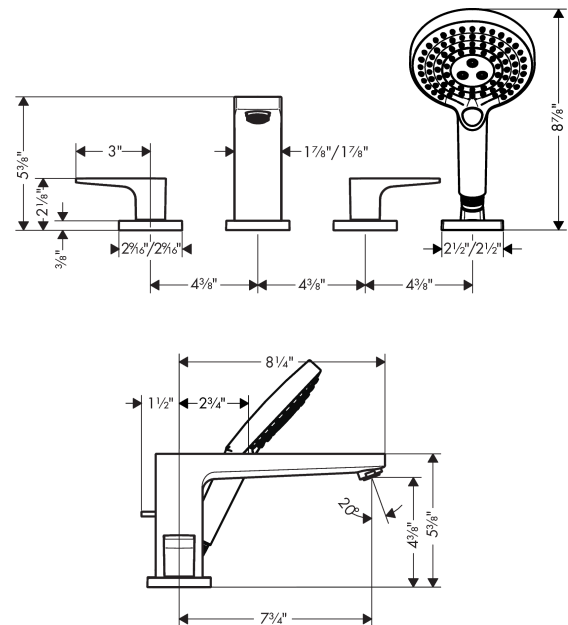

Metropol

4-Hole Roman Tub Set Trim with Lever Handles and 1.75 GPM Handshower

Finishes : **brushed nickel** Part no. : **32557821**

Description

Features

- Flow: 6.0 GPM (22.7 L/Min)
- 90° ceramic valves
- Integrated double backflow prevention

Item details

List Price \$ 1,132.00

Technology

Compliance

Product image

Scale drawing

Metropol

4-Hole Roman Tub Set Trim with Lever Handles and 1.75 GPM Handshower

Finishes : **brushed nickel** Part no. : **32557821**

Exploded drawing

Year of production: >01/19

Metropol

4-Hole Roman Tub Set Trim with Lever Handles and 1.75 GPM Handshower

Finishes : **brushed nickel** Part no. : **32557821**

Spare parts list

Year of production: >01/19

Pos.	Description	Part no.	Price	PU
1	diverter knob	98707820	-	1
2	aerator M24x1 (30 l/min)	96512820	-	1
3	O-ring 41x1,5	98168000	-	1
4	selector assy	96775000	-	1
5	O-Ring 14x2,5	98189000	-	1
6	O-Ring 23x2,5	98183000	-	1
7	O-Ring 22x2	98185000	-	1
8	O-ring 9x2,5	98217000	-	1
9	handle fixing set	94184000	-	1
10	set of color-rings cold / hot water	95819000	-	1
11	O-ring 56x2	98468000	-	1
12	flat seal	98749000	-	1
13	handshower	26036821	-	1
14	shower holder	28071820	-	1
15	set of non return valves DW 15	94074000	-	1
16	spout cpl.	93151820	-	1
17	escutcheon for spout	93152820	-	1
18	handle for hot water	93167820	-	1
19	handle for cold water	93168820	-	1
20	escutcheon for handle	93169820	-	1
21	escutcheon for shower holder	93153820	-	1
22	filter	92672000	-	1
23	seal	98058000	-	1
24	hollow set screw M6x8	98444000	-	1