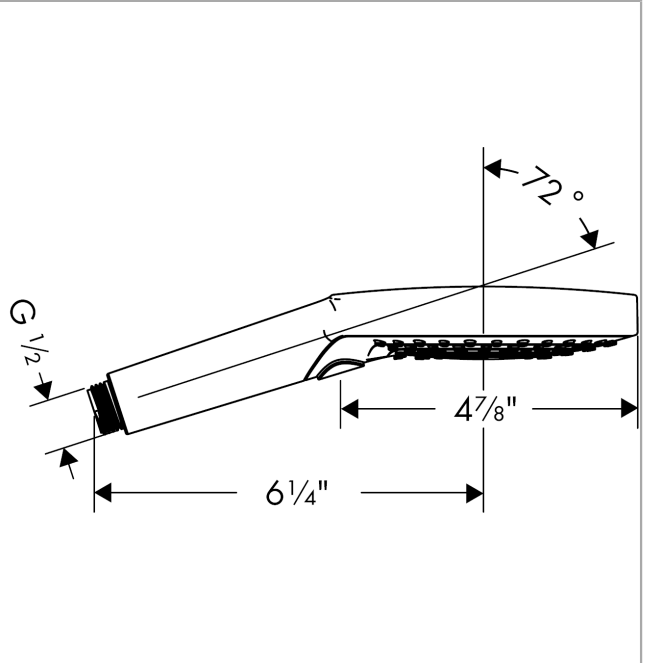

**Raindance Select S**  
**Handshower 120 3-Jet, 2.5 GPM**  
 Finishes : **white/chrome** Part no. : **26531401**

**Description**

**Features**

- Select button for comfortable alternation of spray modes
- 87 no-clog spray channels
- Spray modes: Rain, RainAir, Whirl
- Flow: 2.5 GPM (9.5 L/Min)

**Item details**

List Price \$ 163.00

**Technology**

**Compliance**

**Product image**

**Scale drawing**

**Raindance Select S**  
**Handshower 120 3-Jet, 2.5 GPM**  
Finishes : **white/chrome** Part no. : **26531401**

Exploded drawing

Year of production: >01/14

**Raindance Select S**  
**Handshower 120 3-Jet, 2.5 GPM**  
 Finishes : **white/chrome**    Part no. : **26531401**

**Spare parts list**

Year of production: >01/14