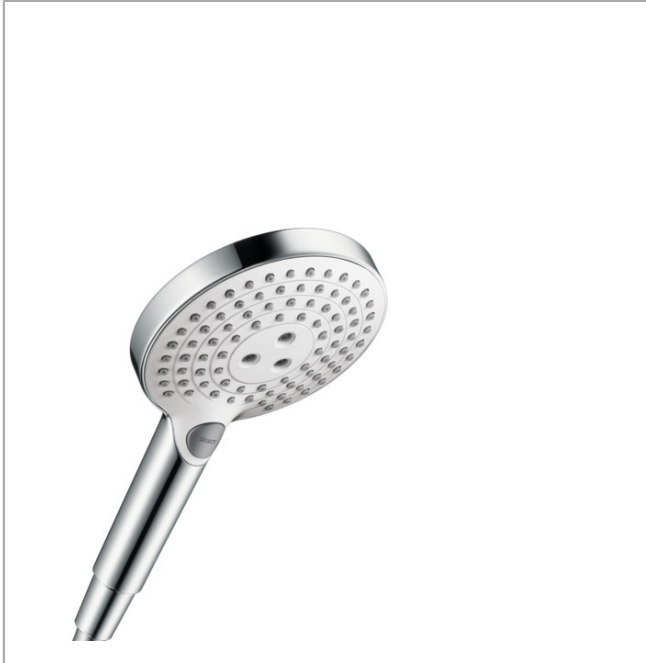

**Raindance Select S**  
**Handshower 120 3-Jet, 2.5 GPM**  
 Finishes : **white/chrome** Part no. : **26531401**

**Description**

**Features**

- Select button for comfortable alternation of spray modes
- 87 no-clog spray channels
- Spray modes: Rain, RainAir, Whirl
- Flow: 2.5 GPM (9.5 L/Min)

**Item details**

List Price \$ 163.00

**Technology**

**Compliance**

**Product image**

**Scale drawing**

**Raindance Select S**  
**Handshower 120 3-Jet, 2.5 GPM**  
Finishes : **white/chrome** Part no. : **26531401**

Exploded drawing

Year of production: >01/14

**Raindance Select S**  
**Handshower 120 3-Jet, 2.5 GPM**  
 Finishes : **white/chrome**    Part no. : **26531401**

**Spare parts list**

Year of production: >01/14