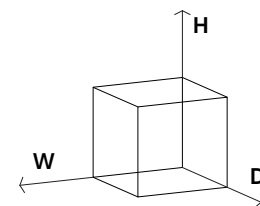

Banting Mid Century Small Desk

Keyboard Tray Dimensions:

W - 25.2" / 64 cm

D - 13.2" / 33.5 cm

H - 1.8" / 4.5 cm

Drawer Interior Dimensions 2x:

W - 6.6" / 16.7 cm

D - 11.2" / 28.5 cm

H - 1.5" / 3.9 cm

Net weight: 68.36 lbs / 31 Kgs