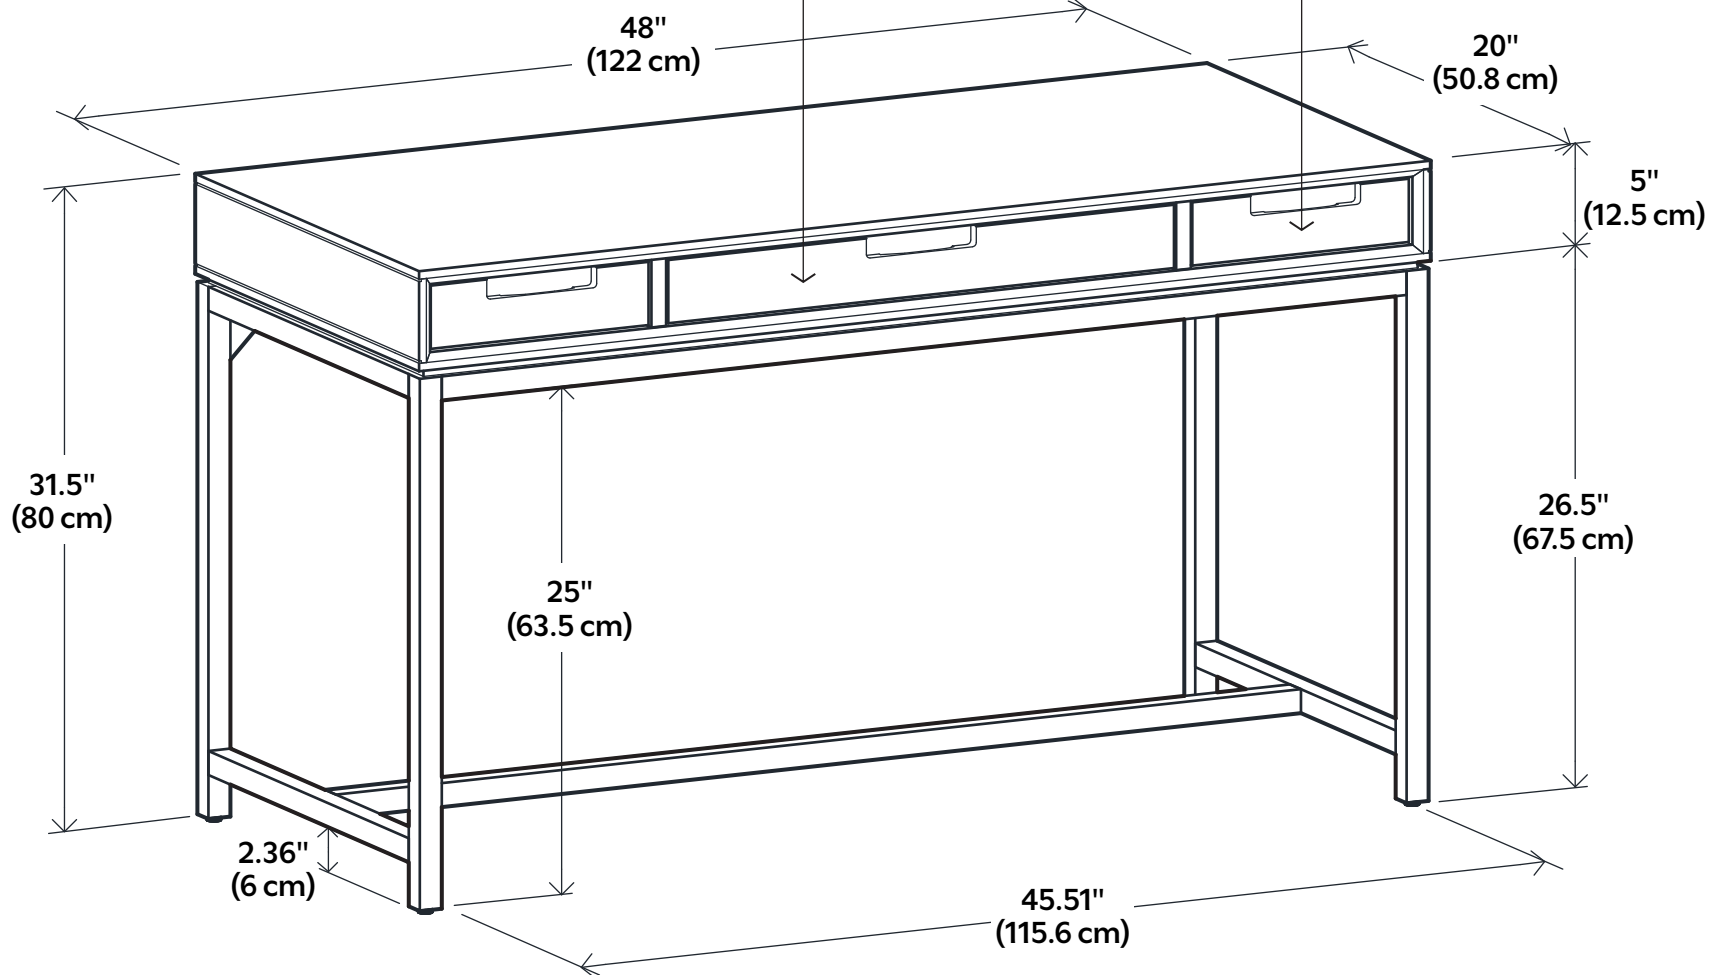

Banting Mid Century Small Desk

Keyboard Tray Dimensions:

W - 25.2" / 64 cm

D - 13.2" / 33.5 cm

H - 1.8" / 4.5 cm

Drawer Interior Dimensions 2x:

W - 6.6" / 16.7 cm

D - 11.2" / 28.5 cm

H - 1.5" / 3.9 cm

Net weight: 68.36 lbs / 31 Kgs