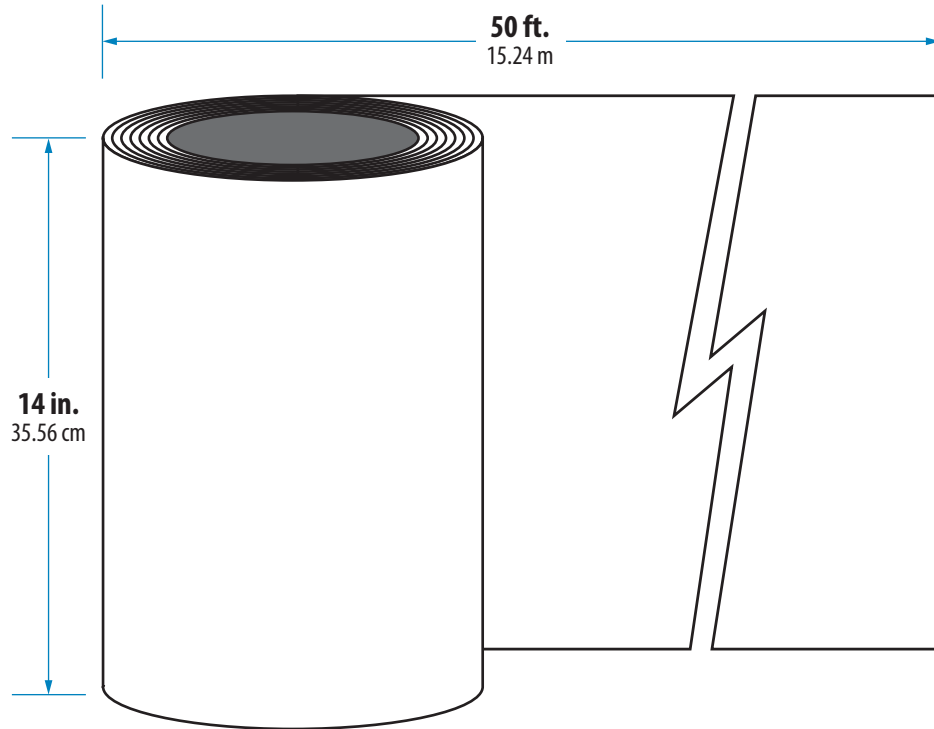

0.010 Aluminum · 14 in. x 50 ft. · Polyester paint over primer

Terra Bronze/Hickory