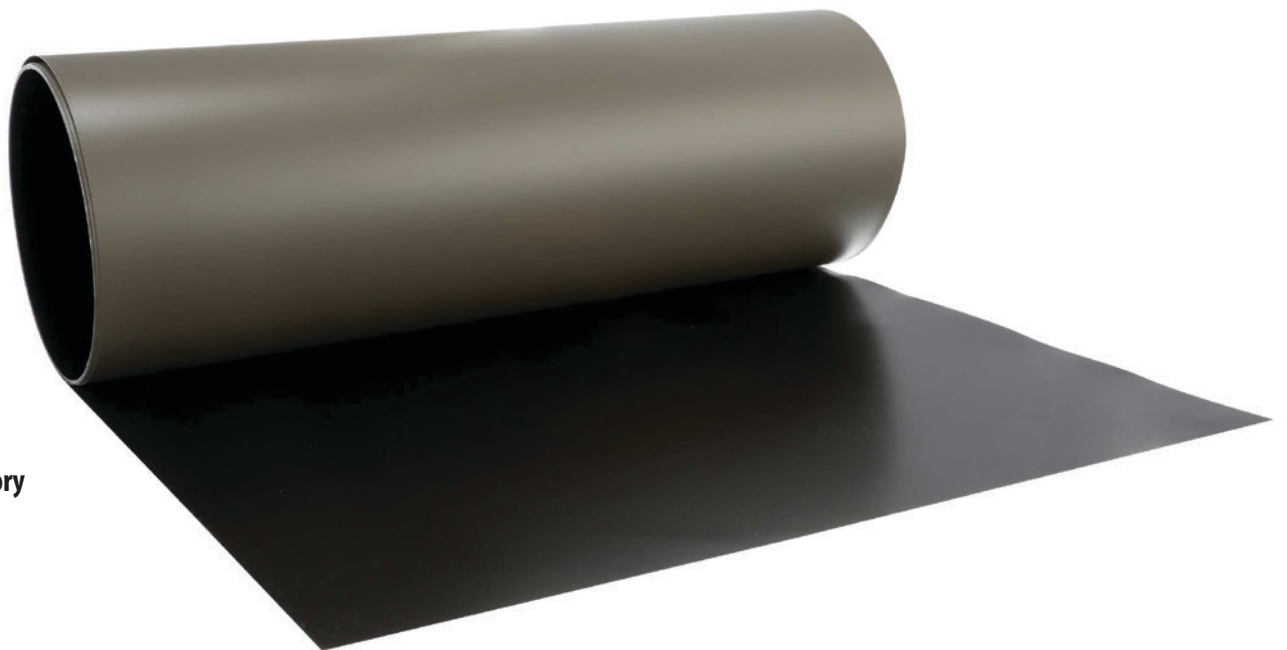

0.010 Aluminum · 14 in. x 50 ft. · Polyester paint over primer

Terra Bronze/Hickory