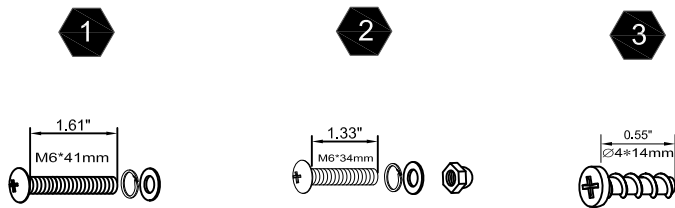

WARNING

CHOKING HAZARD-small parts
Not for children under 3yrs
The toy is to be assembled by an adult.

Made in China

Exploded Drawing

Product Parts

4 PCS

4 PCS

Hardware Parts

16 SETS

2 SETS

1 PC

Step 1

1  2 SETS

Step 2

1  2 SETS

Step 3

1  2 SETS

Step 4

1  2 SETS

Step 5

2  1.33"
M6*34mm 2 SETS

Step 6

3  0.55"
4*14mm 1 PC

Step 7