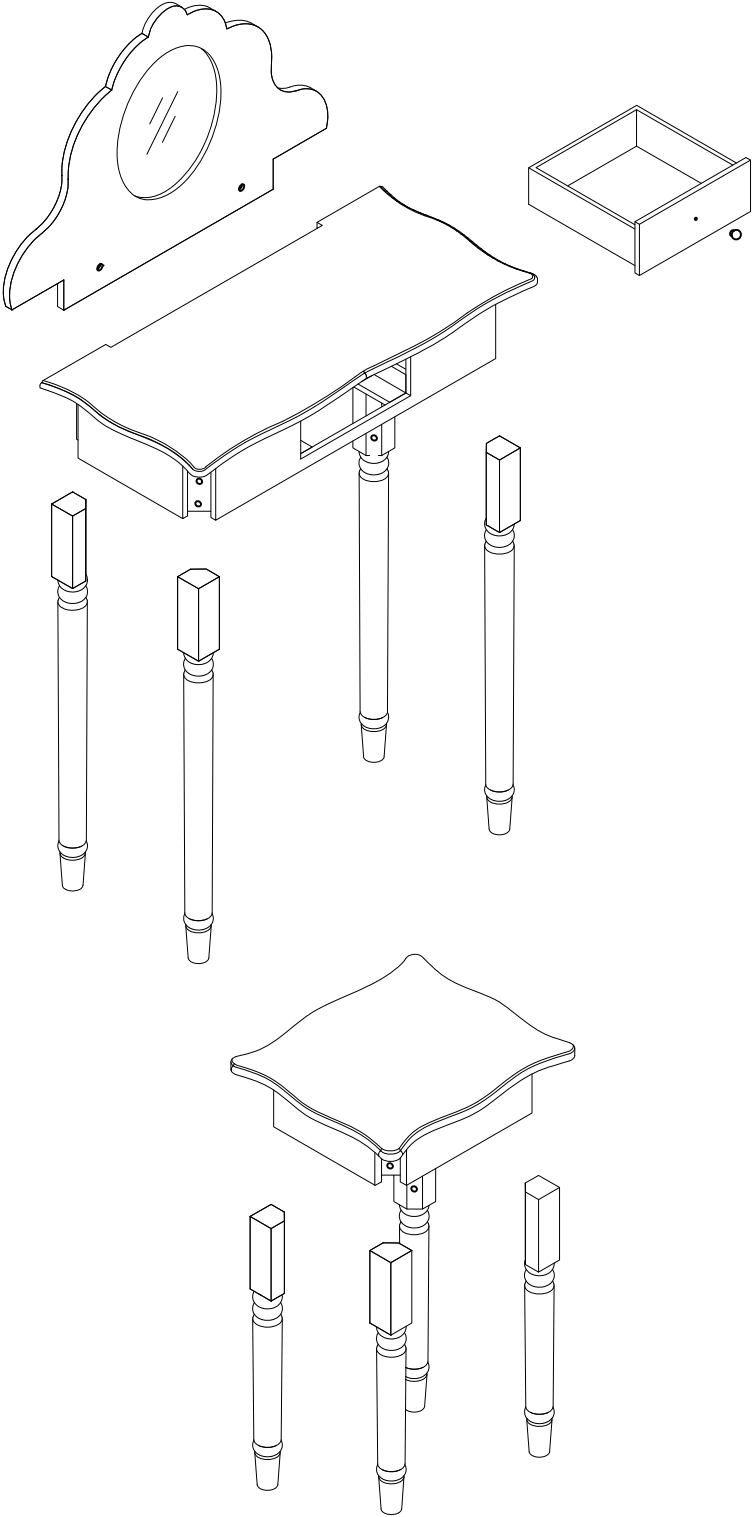

Toy Furniture

Magic Garden Vanity Set

TD-13245A

Assembly Instruction

1-800-935-3959
Mon - Fri 9:00am ~ 4:30pm EST
support@teamson.com

+44 (0) 1952-916050
Mon - Thu 9:00am ~ 5:00pm GMT
Friday 9:00am ~ 4:00pm GMT
support@teamson.co.uk

WARNING

CHOKING HAZARD-small parts
Not for children under 3yrs
The toy is to be assembled by an adult.

Made in China

Exploded Drawing

Product Parts

4 PCS

4 PCS

Hardware Parts

1  2 SETS

Step 4

1  2 SETS

Step 5

2  1.33"
M6*34mm 2 SETS

Step 6

3  0.55"
4*14mm 1 PC

Step 7