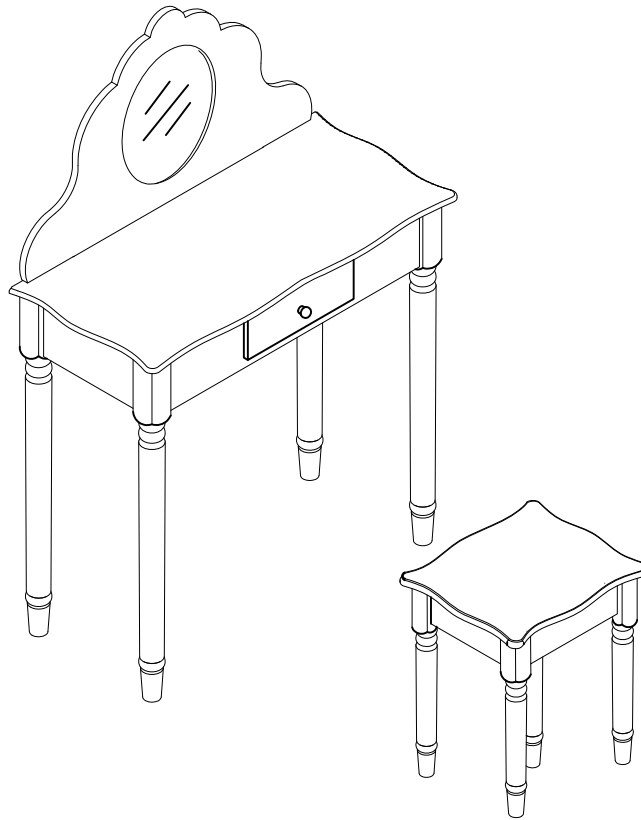

Toy Furniture

Magic Garden Vanity Set

TD-13245A

Assembly Instruction

1-800-935-3959
Mon - Fri 9:00am ~ 4:30pm EST
support@teamson.com

+44 (0) 1952-916050
Mon - Thu 9:00am ~ 5:00pm GMT
Friday 9:00am ~ 4:00pm GMT
support@teamson.co.uk

WARNING

CHOKING HAZARD-small parts
Not for children under 3yrs
The toy is to be assembled by an adult.

Made in China

Exploded Drawing

Product Parts

4 PCS

4 PCS

Hardware Parts

1  2 SETS

Step 4

1  2 SETS

Step 5

2  1.33"
M6*34mm 2 SETS

Step 6

3  0.55"
4*14mm 1 PC

Step 7