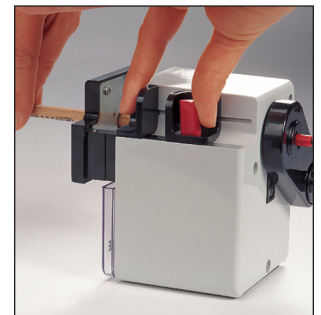

It's all about control with Dahle's Premium Pencil Sharpener. With the twist of a dial you can set the degree of sharpness for your pencil. Whether you need a fine tip or a blunt edged point, Dahle's Automatic Cutting System sharpens to your personal preference then spins freely to prevent over sharpening. This sharpener not only gives you the optimal results you desire, but it also saves lead.

This commercial grade sharpener is designed for constant use from multiple users. It accepts standard graphite as well as oversized artist pencils through the sharpener's extra large pencil opening. The cutting blades can also be removed and cleaned to prevent any waxy buildup. A mounting clamp is included but not necessary for portable sharpening.

## Features

- Fluted cylinder blade contains 12 precision ground edges for even sharpening
- Automatic Cutting System sharpens evenly & prevents over-sharpening and prevents over-sharpening
- Point adjuster for sharp or blunt tip
- Easy to clean blades are perfect for use with graphite and colored pencils
- Precision cutting blades are Solingen Steel
- Accepts oversized artist pencils
- Easy to clean transparent shavings cup
- Mounting clamp included

*Mounting is not necessary which allows for easy placement and portability.*

*Automatic System pulls pencil in, then spins freely to prevent over-sharpening.*