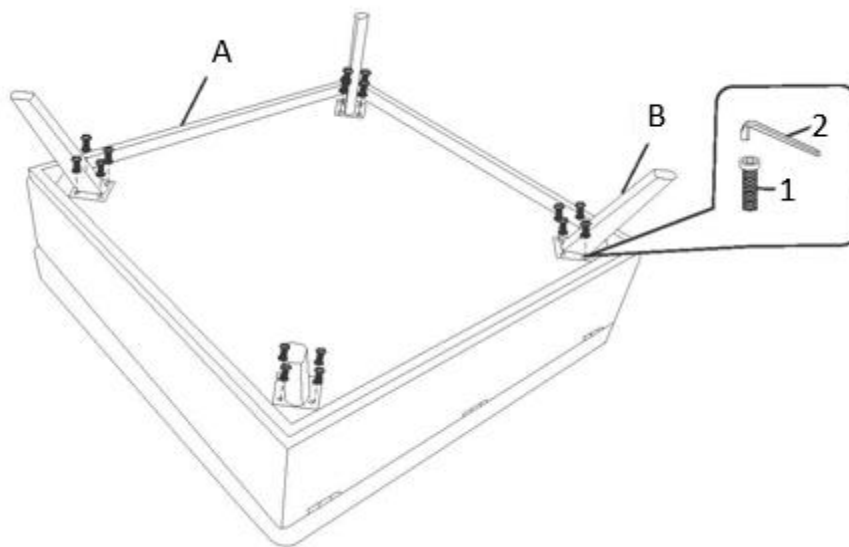

ALLEN KEY SCREW
M6 x 15 mm
QTY 16

2

ALLEN KEY
5 mm
QTY 1

Step 1

1. Place Ottoman (A) upside down on a flat, smooth surface.
2. Attach Feet (B) using Allen Key Screws (1) to each corner.
3. Use Allen Key (2) to tighten.