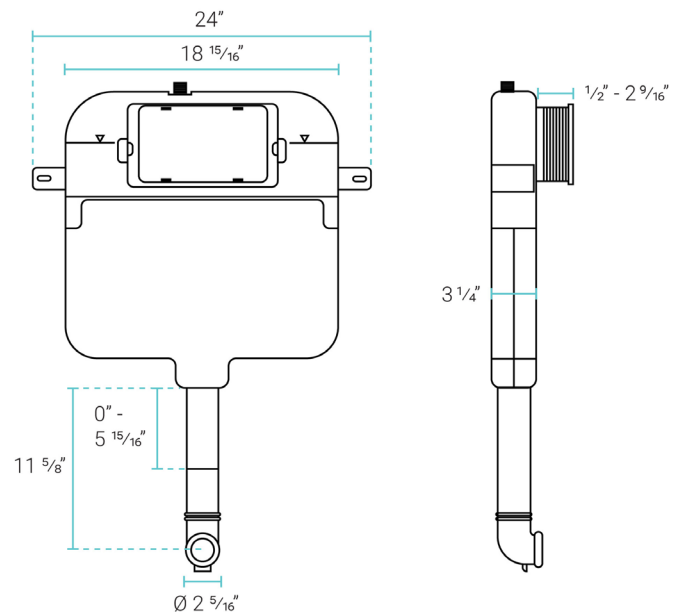

Colors & Finishes:

- White: SM-WT514
- Matte Black: SM-WT514MB
- White, Black Hardware: SM-WT514HB

Specifications:

- N.W: 83.7 lb.
- L: 22" x W: 14 3/8" x H: 16"

Included Parts:

- Back-to-Wall Toilet: SM-WT514
- QQ Feet: SM-QQF16
- Quick-Release Seat: SM-QRS15
- Outlet Pipe: SM-CPT116
- Floor Anchor Kit: SM-TPT29

Swiss Madison®
well made forever

for Back-to-Wall Toilet

SM-WC324

Features:

- Saves space with concealed tank
- Strong, secure hold
- Easy tank access
- Adjustable height

Installation:

- In-wall

Specifications:

- N.W: 8.13 lb.
- L: 24" x W: 3 1/4" x H: 28 15/16"

Included Parts:

- Discharge Pipe: SM-CPT24
- Flush Valve: SM-CPT30
- Flush Valve Holder: SM-CPT35
- Inlet / Outlet Pipes: SM-CPT42
- Water Tank Pipe: SM-CPT86
- Fill Valve: SM-CPT53
- Tank O-Ring: SM-CPT69
- Water Supply Line: SM-CPT70
- Inlet O-Ring: SM-CPT87
- Flush Valve Set Board: SM-CPT89
- Fill Valve Clip: SM-CPT92
- Kit Pack: SM-CPT98

Required Parts (sold separately):

- Flush Actuator Plate *
- Wall-Hung Toilet *

* Sold by Swiss Madison

Dual-Flush Flush Actuator SM-WC001W

Features:

- ABS material
- Dual-flush push buttons

Installation:

- Front-mount