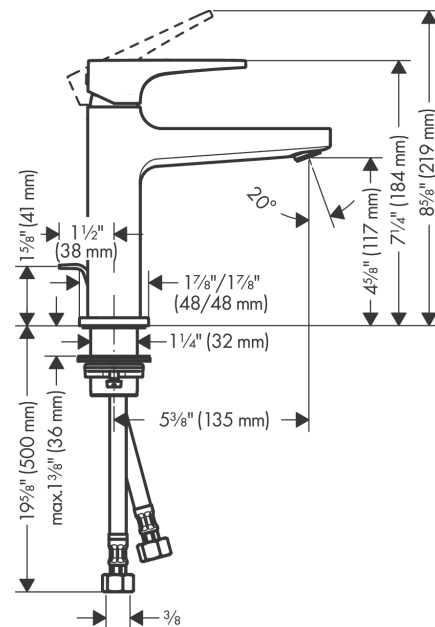

Metropol
Single-Hole Faucet 110 with Loop Handle and Pop-Up Drain, 0.5 GPM
 Finishes : **chrome** Part no. : **74524001**

Description

Features

- Aerated spray
- Flow: 0.5 GPM (1.9 L/Min)
- Ceramic cartridge
- Includes pop-up drain

Item details

List Price \$ 412.00

Technology

Compliance

Product image

Scale drawing

Metropol
Single-Hole Faucet 110 with Loop Handle and Pop-Up Drain, 0.5 GPM
 Finishes : **chrome** Part no. : **74524001**

Exploded drawing

Year of production: >10/19

Metropol

Single-Hole Faucet 110 with Loop Handle and Pop-Up Drain, 0.5 GPM

Finishes : **chrome** Part no. : **74524001**

Spare parts list

Year of production: >10/19

Pos.	Description	Part no.	Price	PU
1	handle	93009000	-	1
2	screw cover	95704000	-	1
3	flange	92625000	-	1
4	nut	92689000	-	1
5	O-ring 27x1,5	92527000	-	1
6	O-ring 25x1,5	98146000	-	1
7	cartridge, assy	95973001	-	1
8	seal	98865000	-	1
9	adapter for cartridge	92628000	-	1
10	adapter for cartridge	98866000	-	1
11	aerator M24x1 (1,9 l/min)	92300000	-	1
12	O-ring 32x1,5	92936000	-	1
13	escutcheon	93048000	-	1
14	flat seal	98749000	-	1
15	fixing set (Ø 32)	13961000	-	1
16	lever collar	97548000	-	1
17	pull rod	96657000	-	1
18	connection hose 23½" M8x0,75 3/8"	98600001	-	1
19	O-ring 23x2	98398000	-	1
a	pop up waste	88509000	-	1
b	O-ring 7x1,5	98422000	-	1
c	hollow set screw M6x10 DIN 916	96029000	-	1