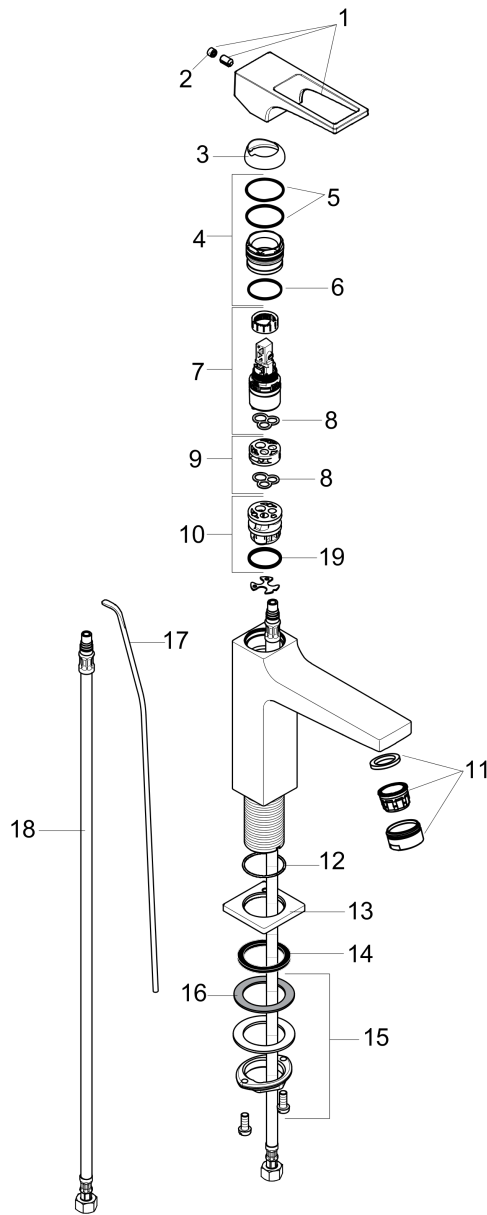

Metropol
Single-Hole Faucet 110 with Loop Handle and Pop-Up Drain, 0.5 GPM
 Finishes : **chrome** Part no. : **74524001**

Description

Features

- Aerated spray
- Flow: 0.5 GPM (1.9 L/Min)
- Ceramic cartridge
- Includes pop-up drain

Item details

List Price \$ 412.00

Technology

Compliance

Product image

Scale drawing

Metropol
Single-Hole Faucet 110 with Loop Handle and Pop-Up Drain, 0.5 GPM
 Finishes : **chrome** Part no. : **74524001**

Exploded drawing

Year of production: >10/19

Metropol

Single-Hole Faucet 110 with Loop Handle and Pop-Up Drain, 0.5 GPM

Finishes : **chrome** Part no. : **74524001**

Spare parts list

Year of production: >10/19

Pos.	Description	Part no.	Price	PU
1	handle	93009000	-	1
2	screw cover	95704000	-	1
3	flange	92625000	-	1
4	nut	92689000	-	1
5	O-ring 27x1,5	92527000	-	1
6	O-ring 25x1,5	98146000	-	1
7	cartridge, assy	95973001	-	1
8	seal	98865000	-	1
9	adapter for cartridge	92628000	-	1
10	adapter for cartridge	98866000	-	1
11	aerator M24x1 (1,9 l/min)	92300000	-	1
12	O-ring 32x1,5	92936000	-	1
13	escutcheon	93048000	-	1
14	flat seal	98749000	-	1
15	fixing set (Ø 32)	13961000	-	1
16	lever collar	97548000	-	1
17	pull rod	96657000	-	1
18	connection hose 23½" M8x0,75 3/8"	98600001	-	1
19	O-ring 23x2	98398000	-	1
a	pop up waste	88509000	-	1
b	O-ring 7x1,5	98422000	-	1
c	hollow set screw M6x10 DIN 916	96029000	-	1