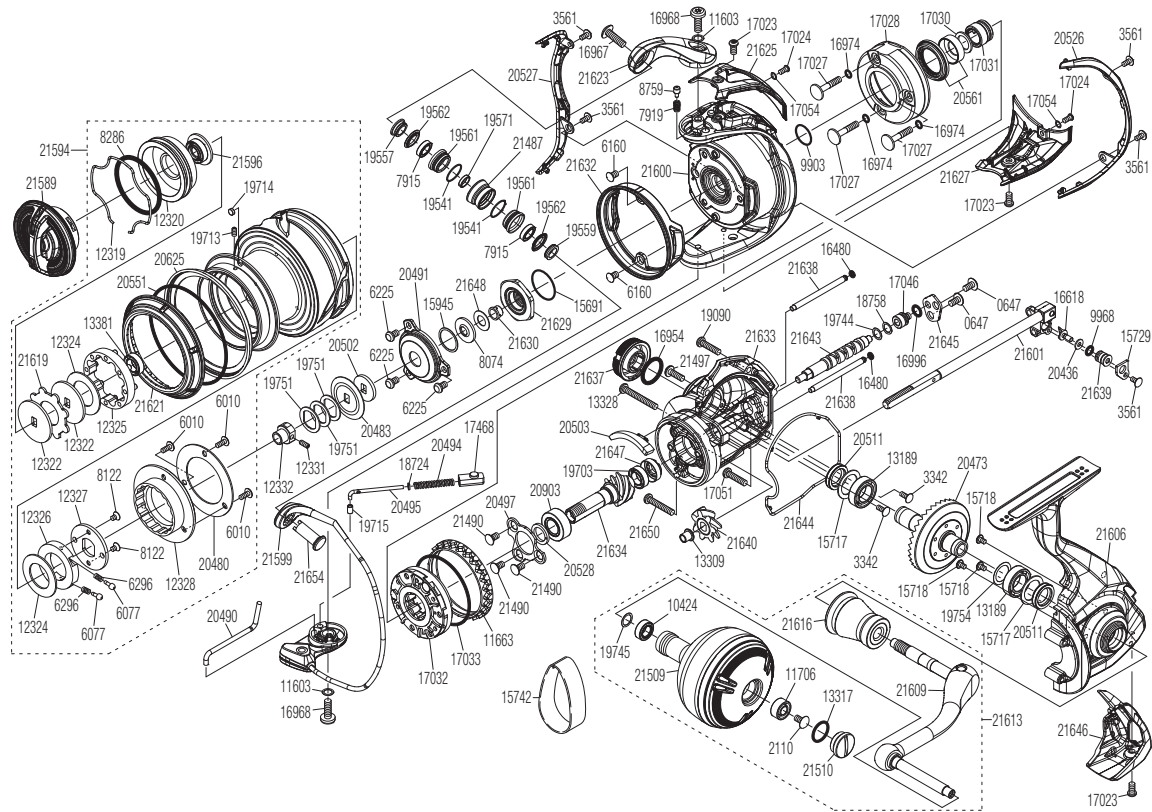

## TWIN POWER SA-RB

## TP-SW6000HG

Please note that the number of adjusting washers may not always be the same as shown in the exploded views.

(51SF41M063X)

Please note that your actions take full responsibility when you take it apart.