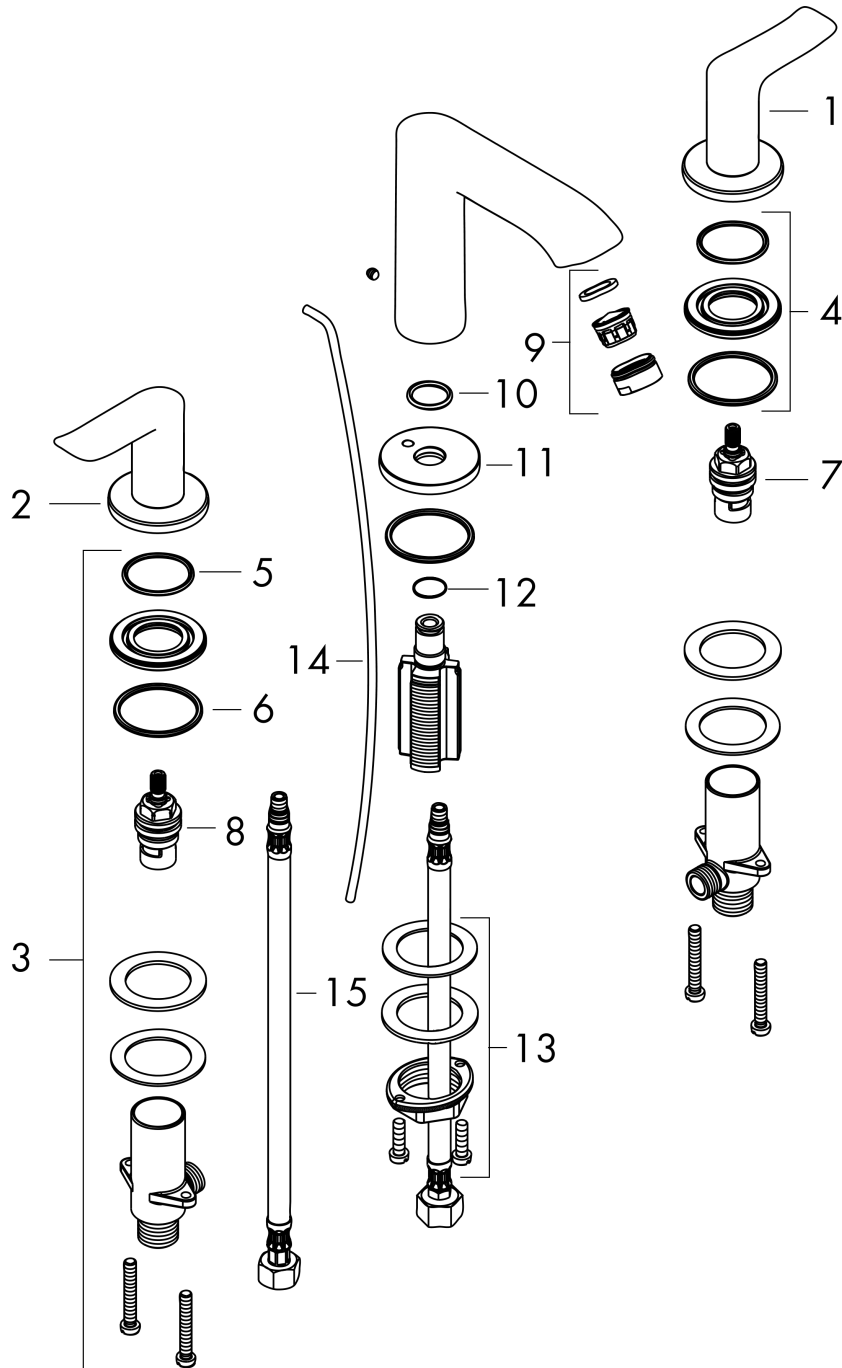

#### Product image

#### Scale drawing

**Metris**

**Widespread Faucet 100 with Pop-Up Drain, 1.2 GPM**

Finishes : **chrome** Part no. : **31083001**

**Exploded drawing**

Year of production: >07/16

**Metris**

**Widespread Faucet 100 with Pop-Up Drain, 1.2 GPM**

Finishes : **chrome** Part no. : **31083001**

**Spare parts list**

Year of production: >07/16

Pos.	Description	Part no.	Price	PU
1	handle for cold water	95523000	-	1
2	handle for hot water	95522000	-	1
3	stop valve cpl.	97357001	-	1
4	nut	92854000	-	1
5	O-Ring 32x2,5	96364000	-	1
6	O-ring 40x3	92634000	-	1
7	shut off unit left closing	94008000	-	1
8	shut off unit right closing	94009000	-	1
9	aerator M24x1 (4,5 l/min)	92879000	-	1
10	O-ring 18x2,5	98139000	-	1
11	escutcheon for spout	97505000	-	1
12	O-ring 11x2	98127000	-	1
13	fixing set (Ø 32)	13961000	-	1
14	pull rod	96657000	-	1
15	connection hose 18½" M8x0,75 3/8"	96321001	-	1
a	pop up waste	88509000	-	1
b	spout cpl.	95679000	-	1