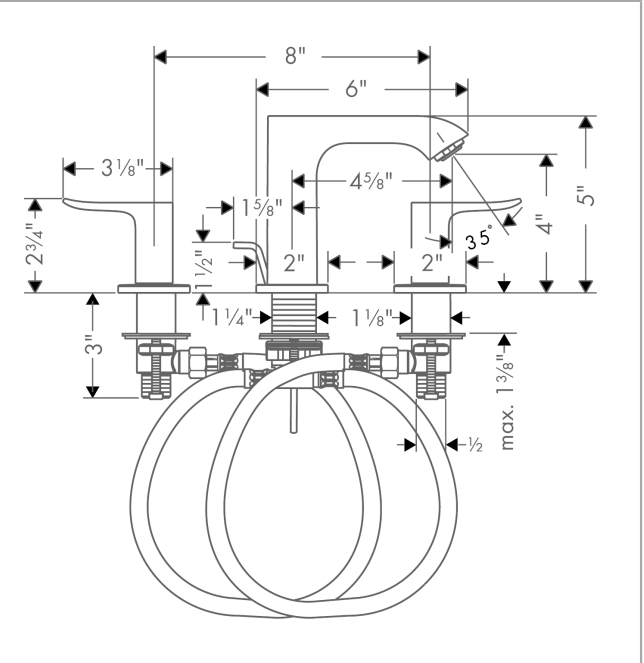

#### Scale drawing

**Metris**

**Widespread Faucet 100 with Pop-Up Drain, 1.2 GPM**

Finishes : **chrome** Part no. : **31083001**

**Exploded drawing**

Year of production: >07/16

**Metris**

**Widespread Faucet 100 with Pop-Up Drain, 1.2 GPM**

Finishes : **chrome** Part no. : **31083001**

**Spare parts list**

Year of production: >07/16

Pos.	Description	Part no.	Price	PU
1	handle for cold water	95523000	-	1
2	handle for hot water	95522000	-	1
3	stop valve cpl.	97357001	-	1
4	nut	92854000	-	1
5	O-Ring 32x2,5	96364000	-	1
6	O-ring 40x3	92634000	-	1
7	shut off unit left closing	94008000	-	1
8	shut off unit right closing	94009000	-	1
9	aerator M24x1 (4,5 l/min)	92879000	-	1
10	O-ring 18x2,5	98139000	-	1
11	escutcheon for spout	97505000	-	1
12	O-ring 11x2	98127000	-	1
13	fixing set (Ø 32)	13961000	-	1
14	pull rod	96657000	-	1
15	connection hose 18½" M8x0,75 3/8"	96321001	-	1
a	pop up waste	88509000	-	1
b	spout cpl.	95679000	-	1