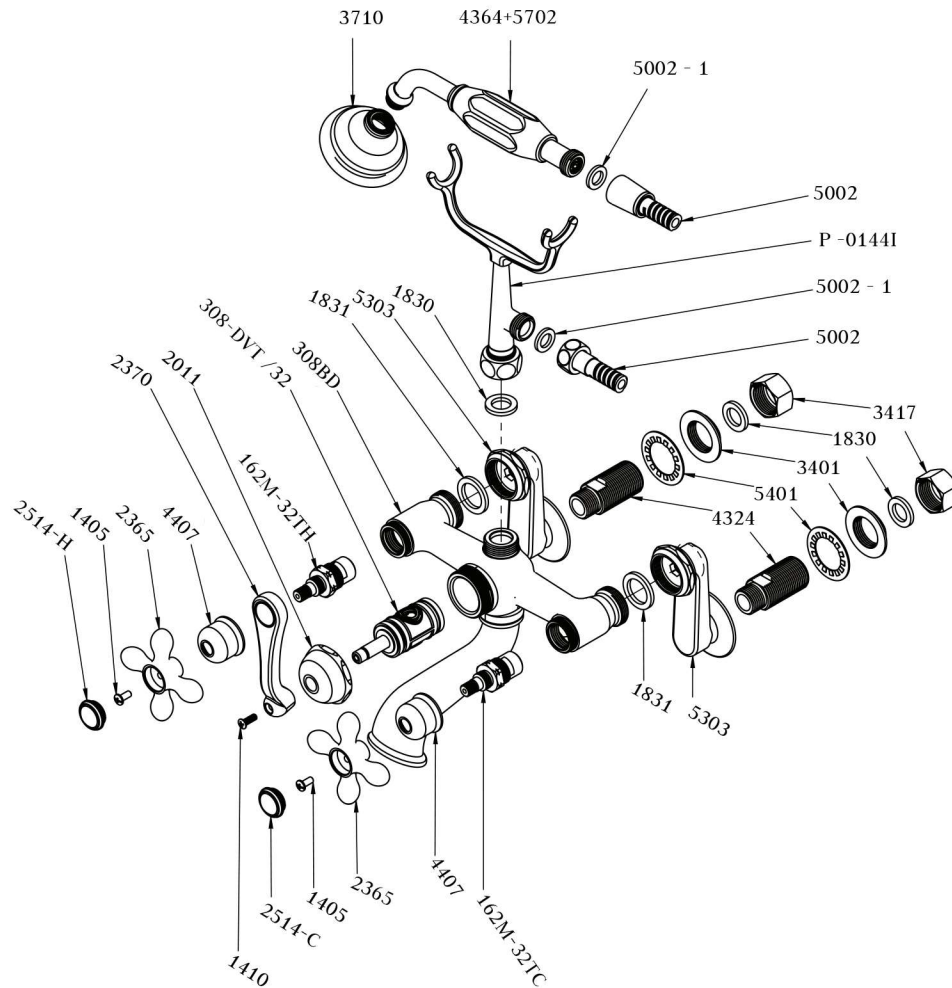

## Tub Wall/Bathroom Wall Mount Tub Faucet

by Randolph Morris

Item#: RMH321

Unpack and check all the parts, and read the instructions.

PART NO.	DESCRIPTION
3710	SHOWER HEAD
4364+5702	HAND HELD
5002 - 1	WASHER
5002	HOSE
P -0144I	CRADLE
1830	WASHER
5303	WALL COUPLER
1831	WASHER
4324	NIPPLE
5401	WASHER
3401	LOCKNUT
1830	WASHER
3417	NUT
308BD	FAUCET BODY
308-DVT /32	DIVERTER
2011	ESCUTCHEON
2370	HANDLE
1410	SCREW
162M-32TH	CARTRIDGE - HOT
4407	ESCUTCHEON
2365	CROSS HANDLE
1405	SCREW
2514-H	INDEX- HOT
162M-32TC	CARTRIDGE - COLD
2514-C	INDEX - COLD

**Approximate Measurements.** All products and specifications are subject to change without notice. Randolph Morris is not responsible for typographical and/or dimensional errors. Typographical errors are subject to correction.