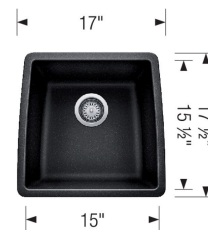

### Design and Planning Tips

- Min cabinet size: 21 in
- Bowl depth: 9 in ( 229.0 mm )

What is included:

Installation instructions

Cut-out template

Limited Lifetime Warranty

Undermount installation only

Minimum cabinet size: 21"

Cut-out Dimensions:

Cut-out Length: 15.25"

Cut-out Width: 15.75"

Cut-out Below Counter Depth: 9.79"

Sink Bowl Dimensions:

Sink Bowl Length (left-to-right): 15"

Sink Bowl Width (front-to-back): 15.5"

Sink Bowl Depth: 9"