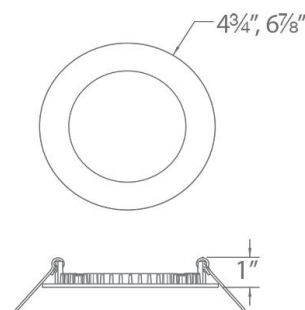

FEATURES

- 5-CCT Switchable between 2700K and 5000K
- Multiple LED array for uniform illumination
- Driver included
- 5 year warranty

SPECIFICATIONS

Construction:	Steel with frosted TIR lens
Power:	8W, 12W
Input:	120 -277 VAC, 50/60Hz
Dimming:	ELV: 100-5% , TRIAC: 100-5%
Light Source:	Integrated LED
Lens:	Translucent acrylic diffuser
Rated Life:	50000 Hours
Mounting:	Heavy gauge retention clips secures fixture to ceiling
Cut Out:	4 1/4", 6 1/4"
Finish:	Electrostatically powder coated: White
Ceiling Thickness:	1/2" - 1"
Operating Temp:	-4°F to 104°F (-20°C to 40°C)
Standards:	ETL, cETL, Wet Location Listed, Energy Star 2.0, Title 24 JA8 Compliant, IC, Airtight

FINISHES:

White

LINE DRAWING:

WAC LIGHTING

Lotos 4" & 6" Round
Downlight 5CCT

Fixture Type: _____
Catalog Number: _____
Project: _____
Location: _____

ACCESSORIES

<i>Model</i>	<i>Description</i>	<i>Finish</i>
--------------	--------------------	---------------
