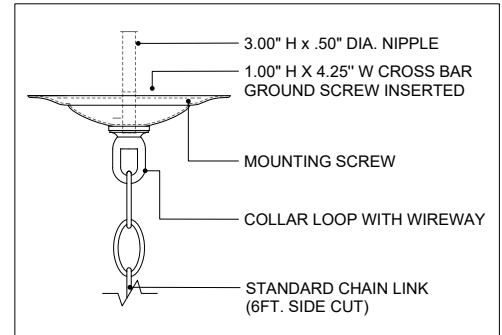

39.00" DIA. BODY

6" DIA. CANOPY

1.00" H X 4.25" W
CROSS BAR

TOP VIEW

CANOPY DETAIL

FRONT VIEW

9000-0988

ALL WORK © 2022 CURREY & COMPANY