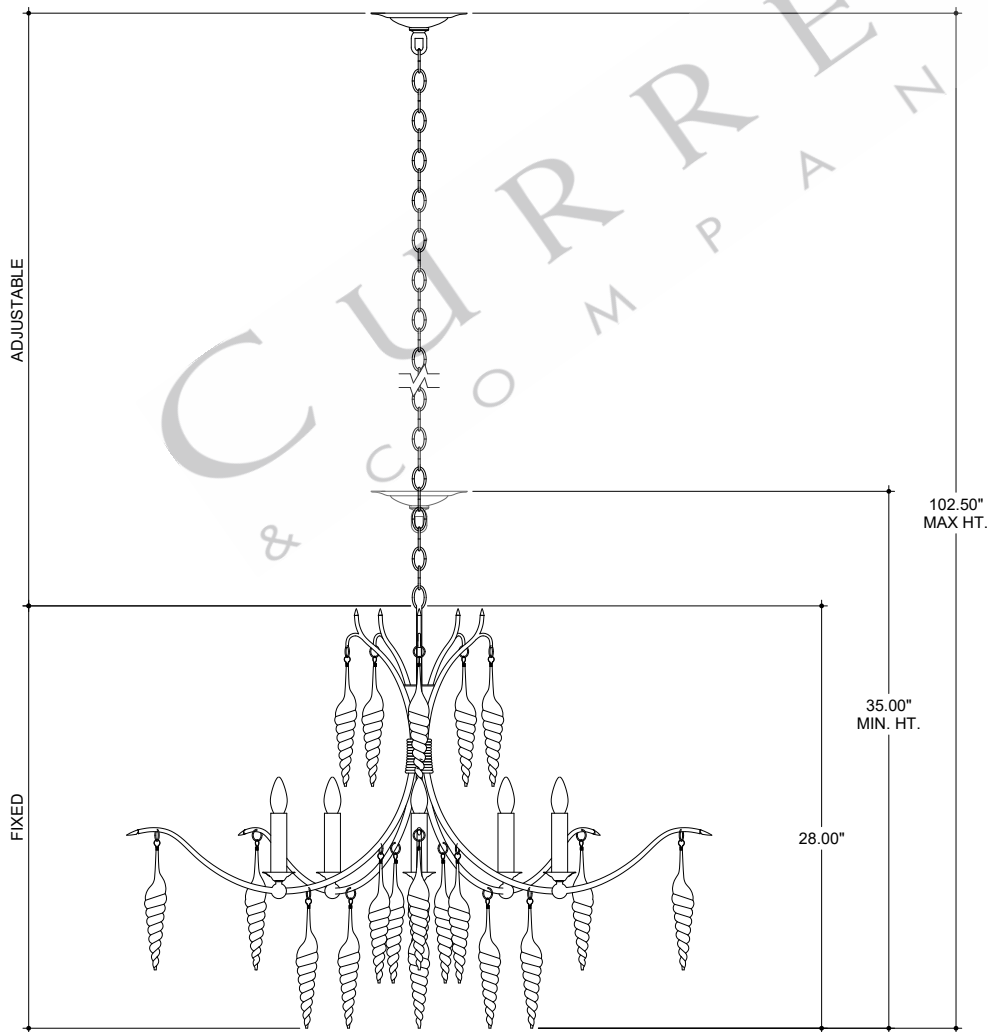

39.00" DIA. BODY

6" DIA. CANOPY

1.00" H X 4.25" W
CROSS BAR

TOP VIEW

CANOPY DETAIL

FRONT VIEW

9000-0988

ALL WORK © 2022 CURREY & COMPANY