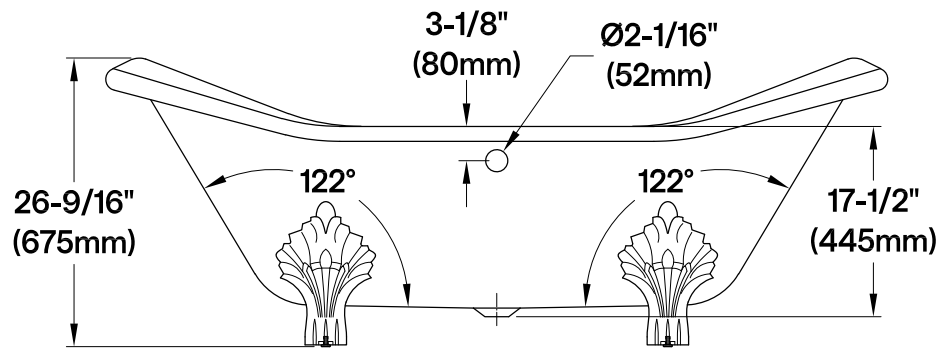

## 72" Cast Iron Clawfoot Tub

**M10 x 20 (4 pcs)**  

**Section A-A**