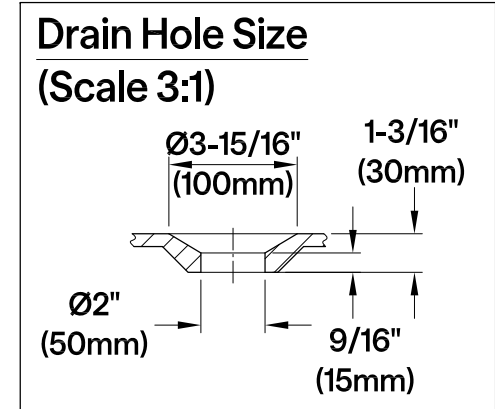

## 72" Cast Iron Clawfoot Tub

**M10 x 20 (4 pcs)**  

**Section A-A**