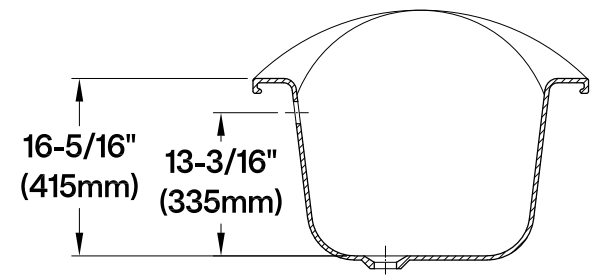

## 72" Cast Iron Clawfoot Tub

**M10 x 20 (4 pcs)**  

**Section A-A**