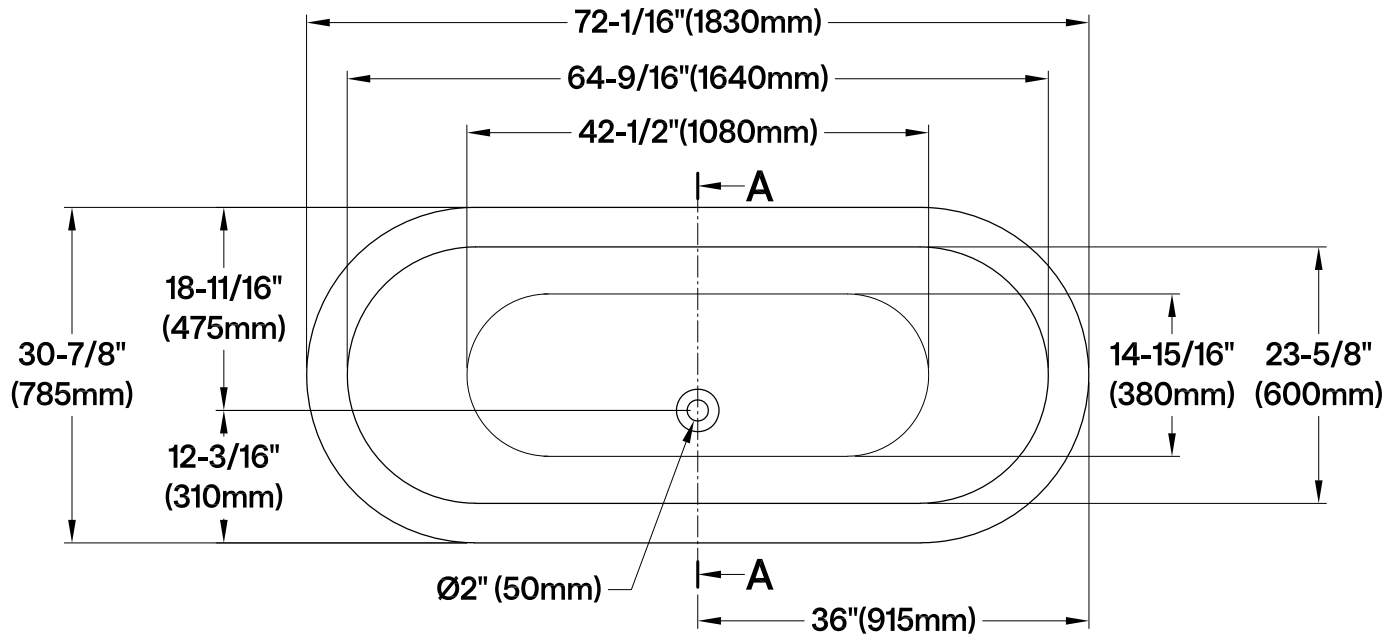

## 72" Cast Iron Clawfoot Tub

**M10 x 20 (4 pcs)**  

**Section A-A**