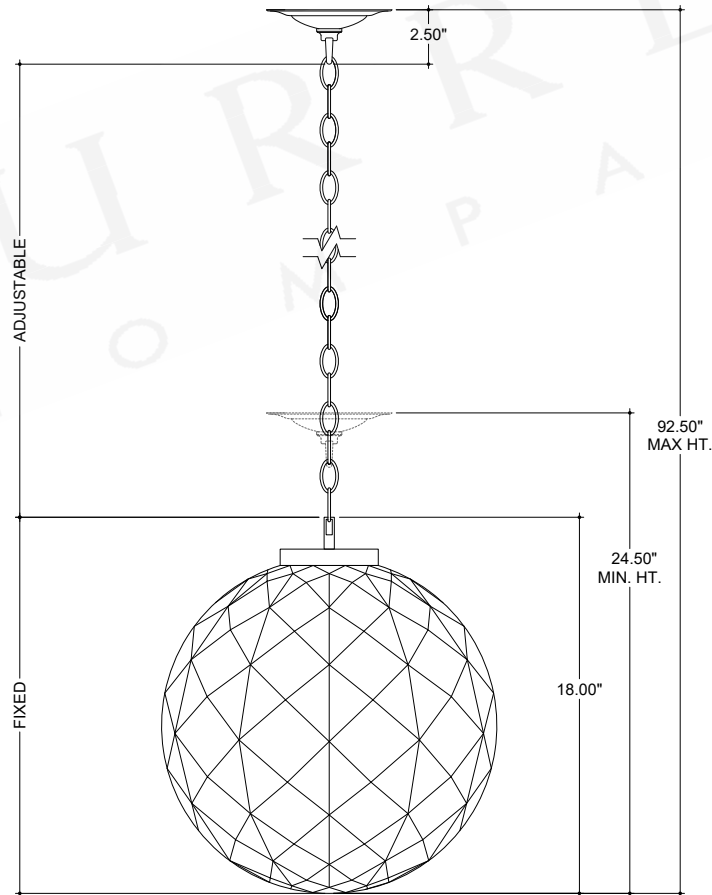

ITEM: 9000-1233

Overall Dimensions

Height: 18"  
Diameter: 16"

TOP VIEW

CANOPY DETAIL

FRONT VIEW