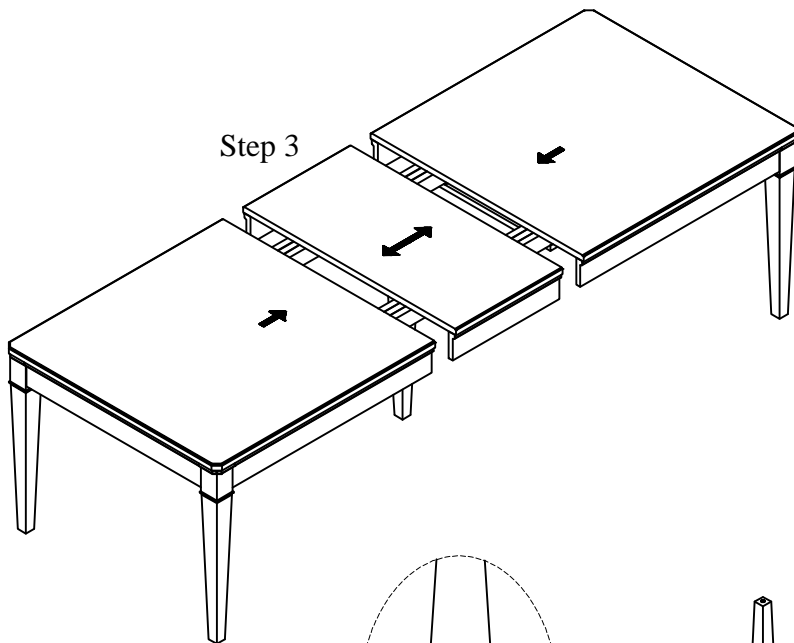

Item: 6101-75200-02 -82in Rectangle Dining Table w/1-20in Leaf
6102-75200-80 -82in Rectangle Dining Table w/1-20in Leaf

Thank you for purchasing this quality product. Be sure to unpack carefully looking for small parts which may have come loose during shipment.
Read all instruction and study the drawing carefully before starting the assembly process:

HARDWARE PACK

NO	DRAWING	DESCRIPTION	SIZE	Q'TY
A		Flat Washer	Ø5/16"*19*2	8pcs
B		Lock Washer	Ø5/16"*12*1	8pcs
C		Nut	Ø5/16"	8pcs
D		Hex Wrench	12MM	1pc

"Before fully tightening the legs, ensure the base is level"