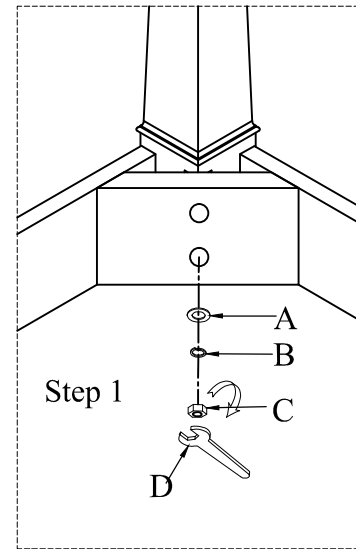

Item: 6101-75200-02 -82in Rectangle Dining Table w/1-20in Leaf
6102-75200-80 -82in Rectangle Dining Table w/1-20in Leaf

Thank you for purchasing this quality product. Be sure to unpack carefully looking for small parts which may have come loose during shipment.
Read all instruction and study the drawing carefully before starting the assembly process:

HARDWARE PACK

NO	DRAWING	DESCRIPTION	SIZE	Q'TY
A		Flat Washer	Ø5/16"*19*2	8pcs
B		Lock Washer	Ø5/16"*12*1	8pcs
C		Nut	Ø5/16"	8pcs
D		Hex Wrench	12MM	1pc

"Before fully tightening the legs, ensure the base is level"