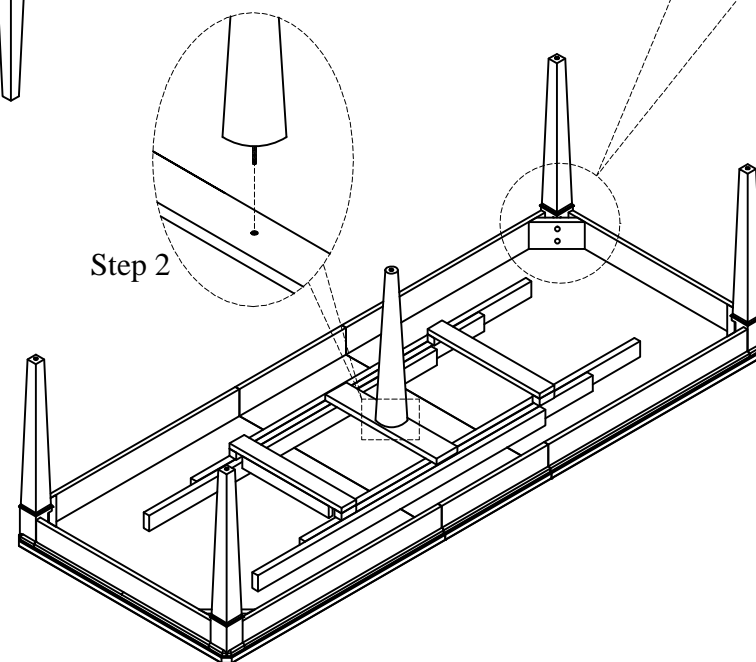

Item: 6101-75200-02 -82in Rectangle Dining Table w/1-20in Leaf
6102-75200-80 -82in Rectangle Dining Table w/1-20in Leaf

Thank you for purchasing this quality product. Be sure to unpack carefully looking for small parts which may have come loose during shipment.
Read all instruction and study the drawing carefully before starting the assembly process:

HARDWARE PACK

NO	DRAWING	DESCRIPTION	SIZE	Q'TY
A		Flat Washer	Ø5/16"*19*2	8pcs
B		Lock Washer	Ø5/16"*12*1	8pcs
C		Nut	Ø5/16"	8pcs
D		Hex Wrench	12MM	1pc

"Before fully tightening the legs, ensure the base is level"