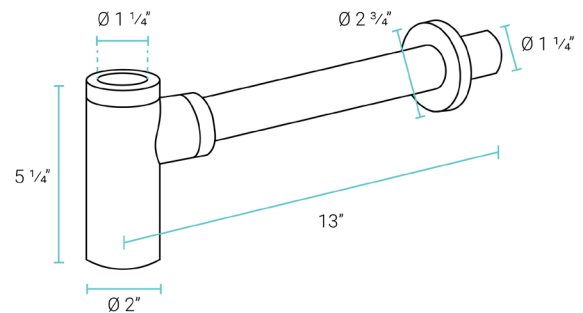

Sublime

Bathroom Faucet

SM-BF10C

Features:

- Single-handle control
- Durable brass
- Standard $1 \frac{3}{8}$ " single-hole installation
- 1.2 GPM flow rate

Specifications:

- N.W: 3.64 lb.
- L: $6 \frac{5}{8}$ " x W: $2 \frac{1}{8}$ " x H: $6 \frac{9}{16}$ "

Included Kit Parts:

- Console Sink: SM-CS711
- Single-Handle Faucet: SM-BF10C
- Pop-Up Drain: SM-PD23R
- Bottle Trap Drain: SM-BT01C

Sink Accessories

Bottle Trap Drain

SM-BT01C

Features:

- Durable brass
- Adjustable outlet pipe
- Removable trap plug

Specifications:

- N.W: 1.32 lb.
- L: 13" x W: 2" x H: 5 1/4"

Sink Accessories

Pop-Up Drain

SM-PD23R

Features:

- Durable brass
- Pop-up functionality

Specifications:

- N.W: 2.0 lb.
- L: 2 5/8" x W: 2 5/8" x H: 8 1/2"