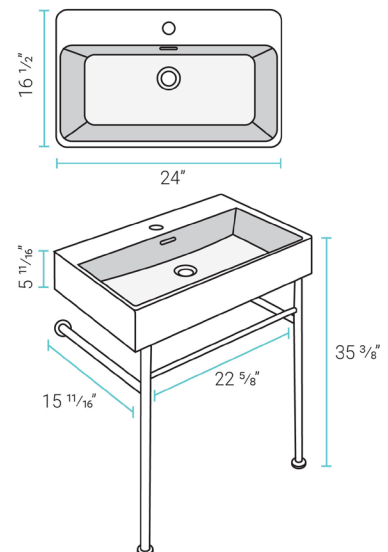

Installation:

- Wall-mount

Specifications:

- N.W: 48.0 lb.
- D: 16 $\frac{1}{2}$ " x W: 24" x H: 35 $\frac{3}{8}$ "
- Basin Depth: 3 $\frac{9}{16}$ "

Included Kit Parts:

- Console Sink: SM-CS711
- Single-Handle Faucet: SM-BF10C
- Pop-Up Drain: SM-PD23R
- Bottle Trap Drain: SM-BT01C

Sublime

Bathroom Faucet

SM-BF10C

Features:

- Single-handle control
- Durable brass
- Standard $1 \frac{3}{8}$ " single-hole installation
- 1.2 GPM flow rate

Specifications:

- N.W: 3.64 lb.
- L: $6 \frac{5}{8}$ " x W: $2 \frac{1}{8}$ " x H: $6 \frac{9}{16}$ "

Specifications:

- N.W: 1.32 lb.
- L: 13" x W: 2" x H: 5 1/4"

Sink Accessories

Pop-Up Drain

SM-PD23R

Features:

- Durable brass
- Pop-up functionality

Specifications:

- N.W: 2.0 lb.
- L: 2 5/8" x W: 2 5/8" x H: 8 1/2"