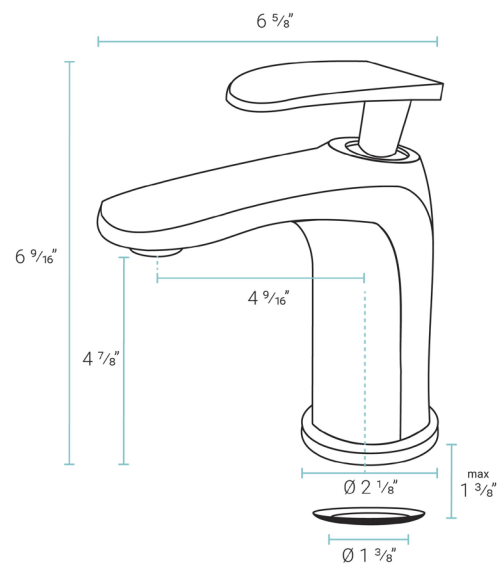

Included Kit Parts:

- Console Sink: SM-CS711
- Single-Handle Faucet: SM-BF10C
- Pop-Up Drain: SM-PD23R
- Bottle Trap Drain: SM-BT01C