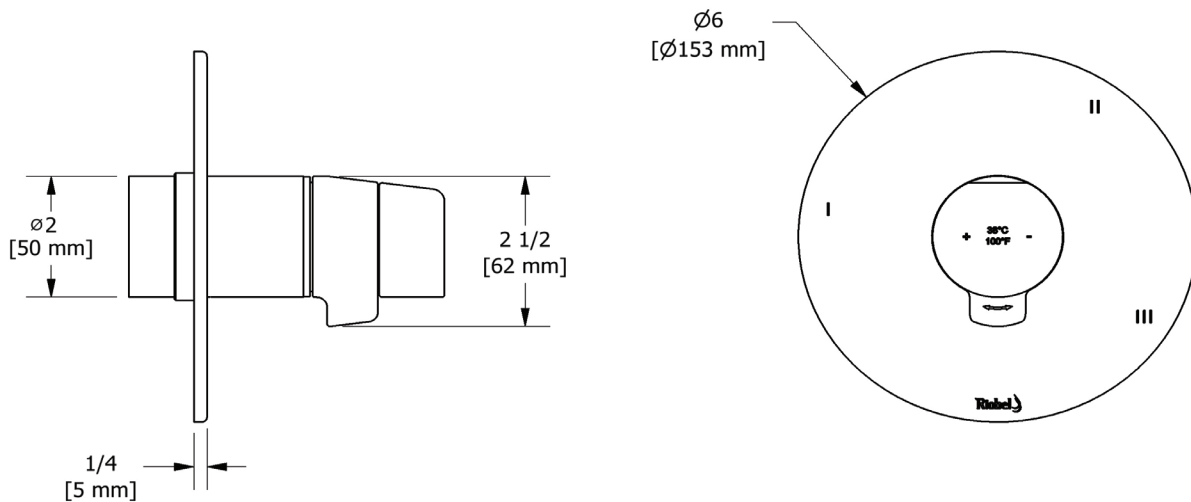

For warranty or additional information, contact:

U.S.A.
houseofrohl.com/support
1-800-777-9762

QUEBEC / MARITIMES / WESTERN CANADA
QUÉBEC / MARITIMES / OUEST CANADIEN
QUEBEC / MARITIMOS / CANADA OCCIDENTAL
houseofrohl.ca/support
1-866-473-8442

ONTARIO
houseofrohl.ca/support
1-800-287-5354