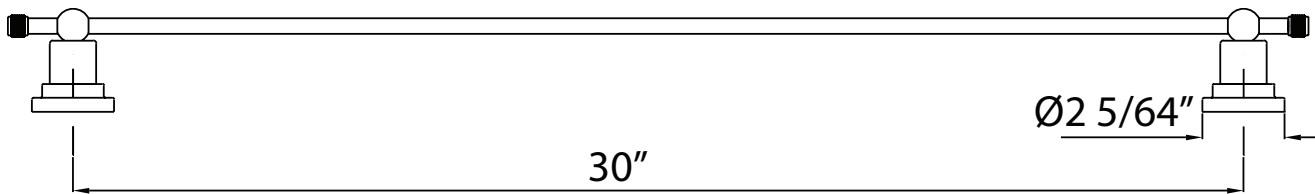

Campo™
30" Towel Bar

MODEL: A1489IW

For warranty or additional information, contact:

U.S.A.
houseofrohl.com/support
1-800-777-9762

QUEBEC / MARITIMES / WESTERN CANADA
QUÉBEC / MARITIMES / OUEST CANADIEN
QUEBEC / MARITIMOS / CANADA OCCIDENTAL
houseofrohl.ca/support
1-866-473-8442