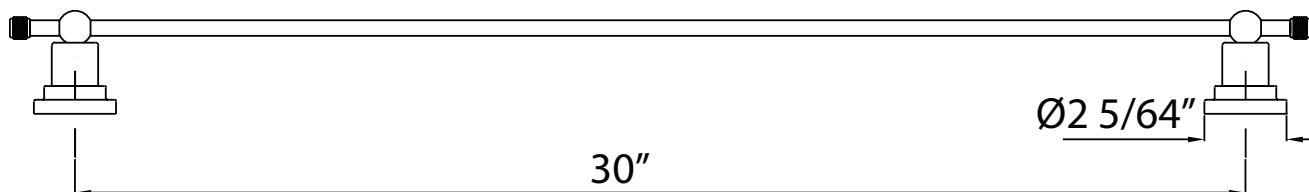

Campo™

Porte-serviette mural 30"

MODÈLES: A1489IW

For warranty or additional information, contact:

U.S.A.
houseofrohl.com/support
 1-800-777-9762

QUEBEC / MARITIMES / WESTERN CANADA
 QUÉBEC / MARITIMES / OUEST CANADIEN
 QUEBEC / MARITIMOS / CANADA OCCIDENTAL
houseofrohl.ca/support
 1-866-473-8442