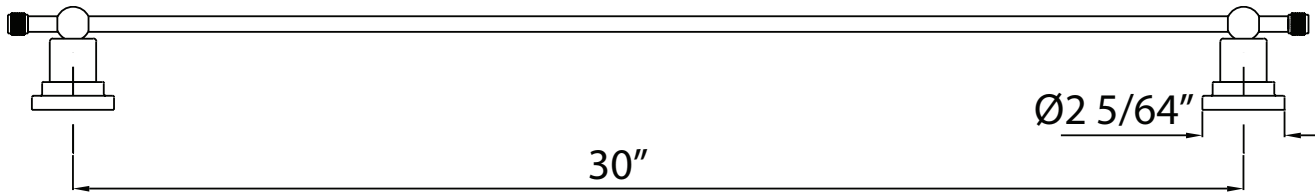

Campo™

Toallero de pared de 30"

MODELOS: A1489IW

For warranty or additional information, contact:

U.S.A.
houseofrohl.com/support
 1-800-777-9762

QUEBEC / MARITIMES / WESTERN CANADA
 QUÉBEC / MARITIMES / OUEST CANADIEN
 QUEBEC / MARITIMOS / CANADA OCCIDENTAL
houseofrohl.ca/support
 1-866-473-8442