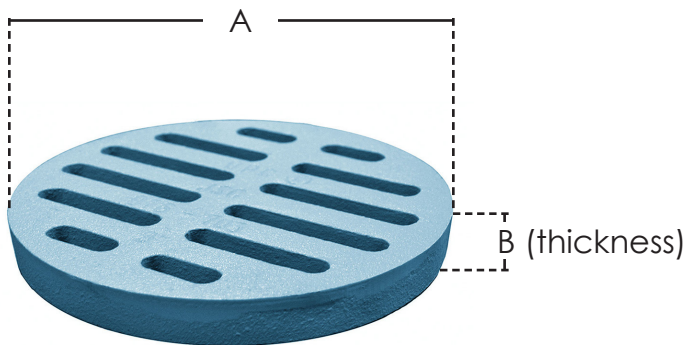

**CAST IRON GRATE FOR CODE BLUE NO CAULK
 (MECHANICAL JOINT) CESSPOOL DRAIN**

PART NO.	DESCRIPTION	A	B
D76705	Grate for D76702	5.90"	0.72"
D76706	Grate for D76703	6.87"	0.82"
D76707	Grate for D76704	7.79"	0.73"