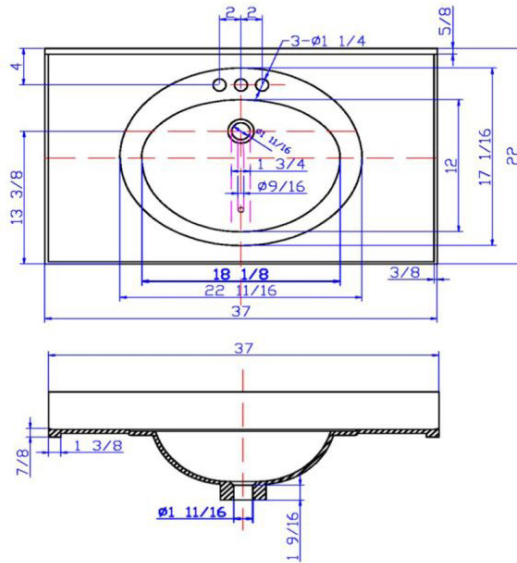

Cultured Marble Vanity Top 37x22
White on White

Tolerance		
	+	-
Length	0	7/16"
Width	0	1/4"
Thickness	1/16"	1/16"

SPECIFICATIONS

MATERIAL:	Cultured Marble
TOOLS NEEDED FOR INSTALLATION:	100% silicone
ASSEMBLED DIMENSIONS:	11.09" H x 37" L x 22" D
ASSEMBLED WEIGHT:	51.25 lbs.
FAUCET TYPE:	Lav Centerset
NUMBER OF MOUNTING HOLES:	3
BOWL MATERIAL:	Cultured Marble
BACK SPLASH INCLUDED:	Yes
COLOR:	White on White
NUMBER OF BOWLS:	1
BOWL DIMENSIONS:	5.63" H x 11.63" W x 16.85" D
BOWL SHAPE:	Oval
SINK THICKNESS:	0.98"
MOUNTING TYPE:	Integrated
OVERFLOW HOLE:	Yes