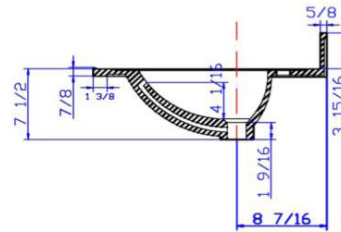

Cultured Marble Vanity Top 37x22
White on White

Tolerance		
	+	-
Length	0	7/16"
Width	0	1/4"
Thickness	1/16"	1/16"

SPECIFICATIONS

MATERIAL:	Cultured Marble
TOOLS NEEDED FOR INSTALLATION:	100% silicone
ASSEMBLED DIMENSIONS:	11.09" H x 37" L x 22" D
ASSEMBLED WEIGHT:	51.25 lbs.
FAUCET TYPE:	Lav Centerset
NUMBER OF MOUNTING HOLES:	3
BOWL MATERIAL:	Cultured Marble
BACK SPLASH INCLUDED:	Yes
COLOR:	White on White
NUMBER OF BOWLS:	1
BOWL DIMENSIONS:	5.63" H x 11.63" W x 16.85" D
BOWL SHAPE:	Oval
SINK THICKNESS:	0.98"
MOUNTING TYPE:	Integrated
OVERFLOW HOLE:	Yes