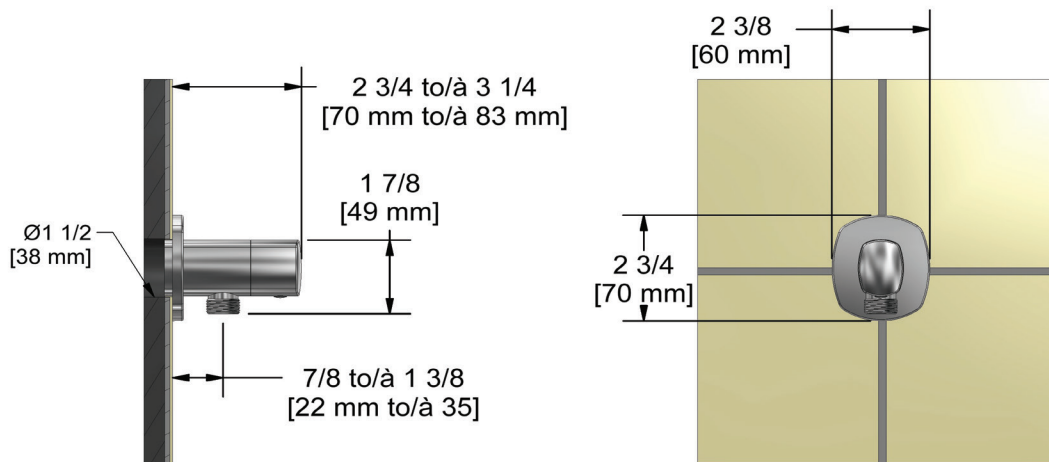

For warranty or additional information, contact:

U.S.A.
houseofrohl.com/support
1-800-777-9762

QUEBEC / MARITIMES / WESTERN CANADA
QUÉBEC / MARITIMES / OUEST CANADIEN
QUEBEC / MARITIMOS / CANADA OCCIDENTAL
houseofrohl.ca/support
1-866-473-8442

ONTARIO
houseofrohl.ca/support
1-800-287-5354