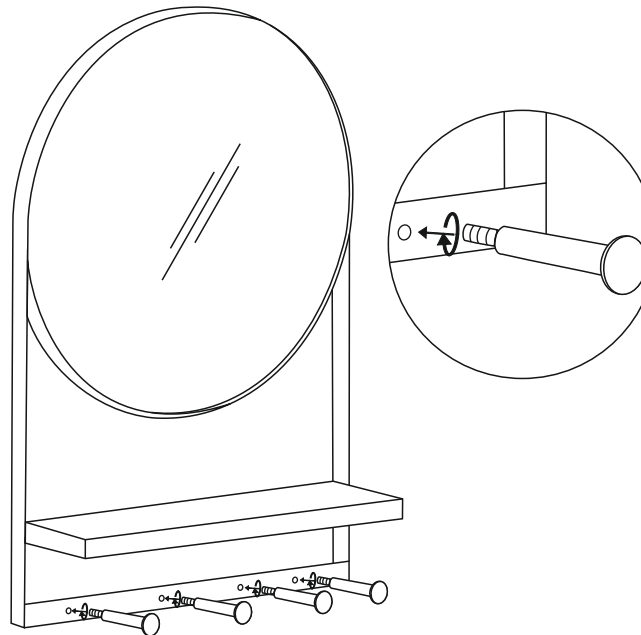

Assembly Instructions

Chadwin Round Multi Function Metal & Marble Mirror

	Allen Screws- 3 Pcs
	Allen Key- 1 Pc
	Phillips Screw - 3 Pcs
	Plastic Anchor - 3 Pcs

Mirror Frame- 1 Pc

Hook- 4 Pcs

Marble Shelf- 1 Pc

Step-1

Step-2

Assembled