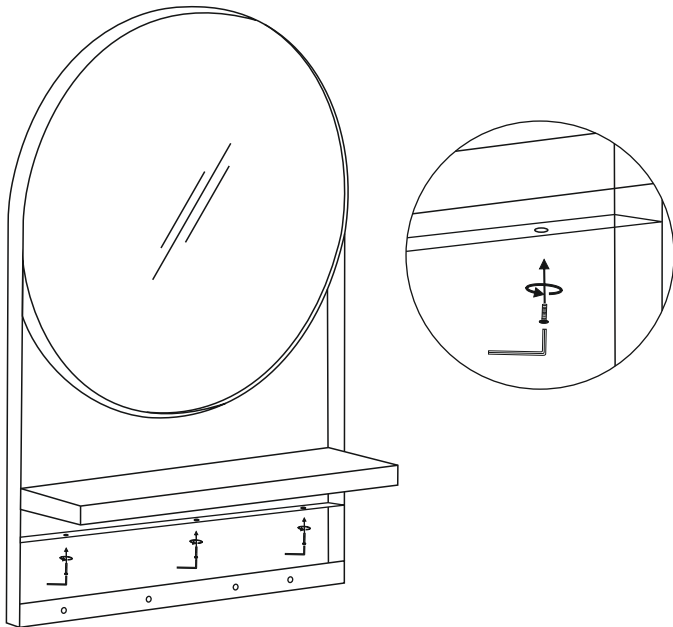

Assembly Instructions

Chadwin Round Multi Function Metal & Marble Mirror

	Allen Screws- 3 Pcs
	Allen Key- 1 Pc
	Phillips Screw - 3 Pcs
	Plastic Anchor - 3 Pcs

Mirror Frame- 1 Pc

Hook- 4 Pcs

Marble Shelf- 1 Pc

Step-1

Step-2

Assembled