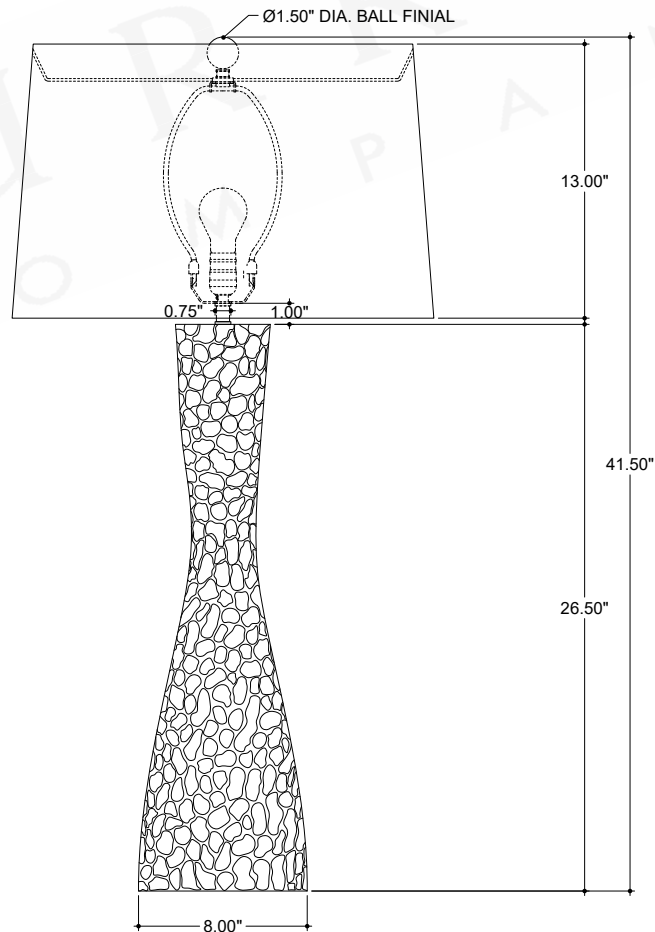

ITEM: 6000-0990

Overall Dimensions

Height: 41.5"

Diameter: 20"

TOP VIEW

FRONT VIEW