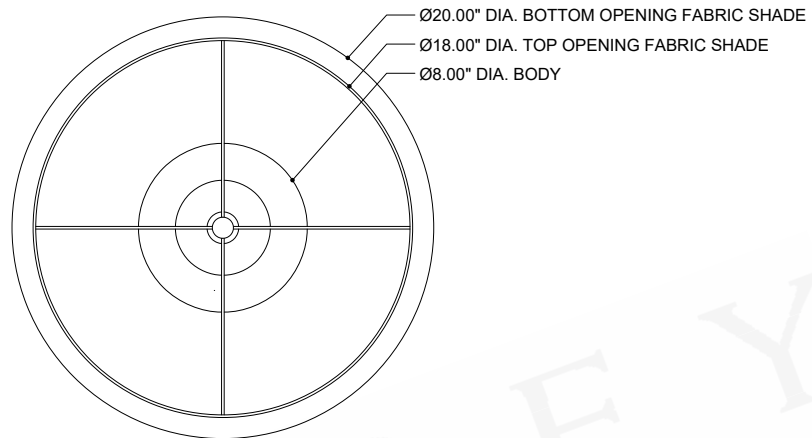

ITEM: 6000-0990

Overall Dimensions

Height: 41.5"

Diameter: 20"

TOP VIEW

FRONT VIEW