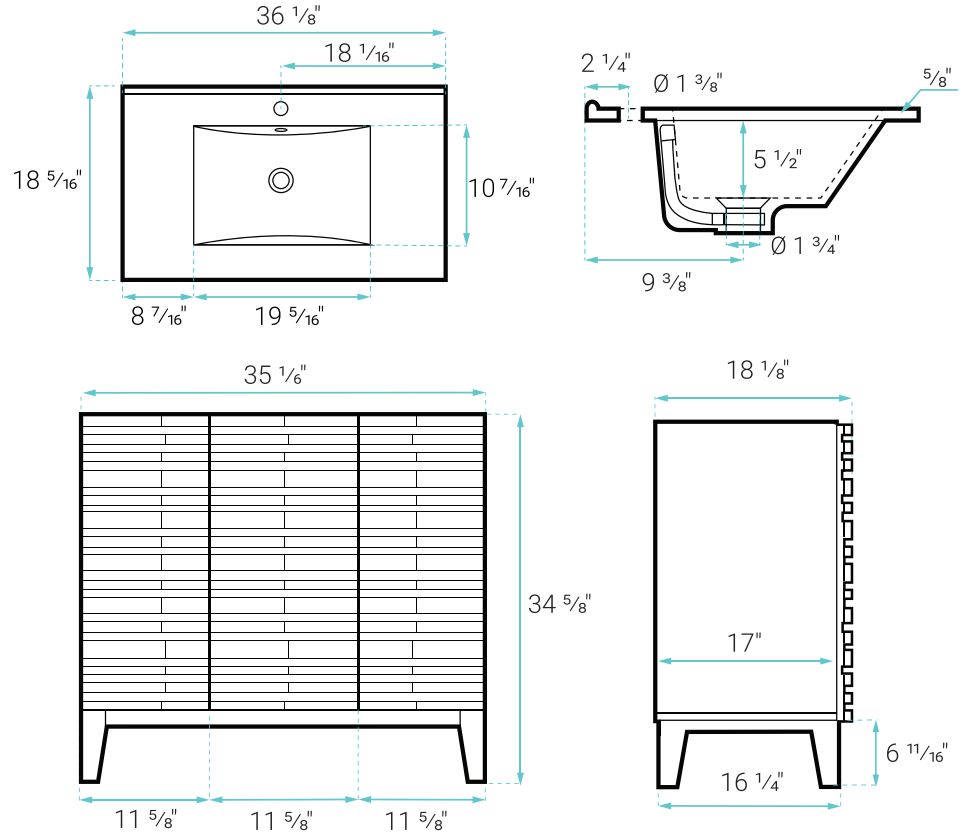

Cascade

Swiss Madison®
well made forever

Freestanding Vanity SM-BV471W

FEATURES:

- Sleek, freestanding design
- Glazed ceramic, single sink
- Standard 1 3/4" drain hole
- Standard 1 3/4" faucet hole
- Chrome-finish overflow
- Wooden legs

INSTALLATION:

Freestanding, assembly required

COLORS & FINISHES:

- Natural Oak: SM-BV471
- Black: SM-BV471B
- Brown Oak: SM-BV471BK
- White Oak: SM-BV471W

SPECIFICATIONS:

N.W: 111 lb.

W: 35 1/6" x D: 18 1/8" x H: 34 5/8"

Inner Sink: D: 10 7/16" x W: 19 5/16" x H: 5 1/2"

Basin Depth: 5 1/2"

INCLUDED PARTS:

- Cabinet: SM-BV471W-C
- Sink: SM-BVP36

REQUIRED PARTS:

- Sink Drain*
- Drain Trap*
- Faucet*
- Water Supply Lines

*Sold Separately by Swiss Madison