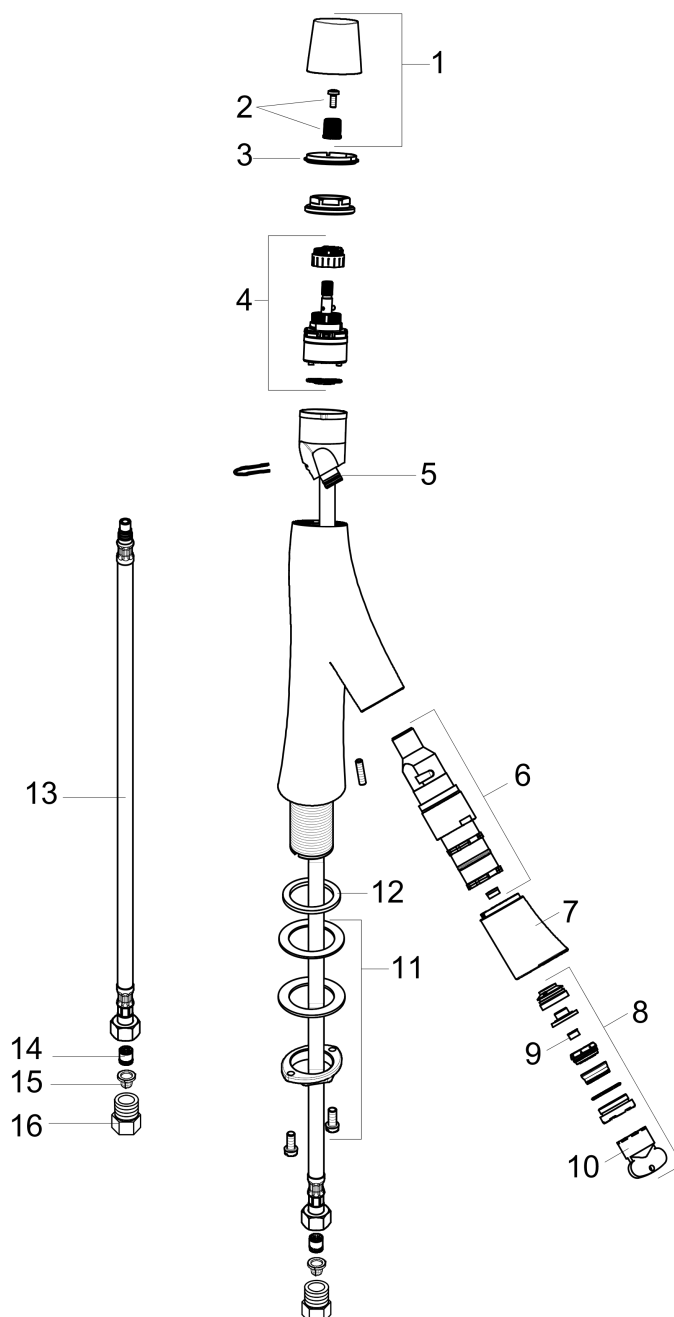

AXOR Starck Organic
2-Handle Faucet 170, 1.2 GPM
 Finishes : **chrome** Part no. : **12012001**

Description

Features

- Shower spray pattern
- Flow: 0.9 GPM (3.4 L/Min)
- Flow boost setting: 1.2 GPM (4.5 L/Min)
- Ceramic cartridge for volume control
- Ceramic cartridge for temperature control
- Separate controls for temperature and volume
- Does not include: Pop-up assembly

Technology

Product image

Scale drawing

AXOR Starck Organic
2-Handle Faucet 170, 1.2 GPM
Finishes : **chrome** Part no. : **12012001**

Exploded drawing

Year of production: >07/16

AXOR Starck Organic
2-Handle Faucet 170, 1.2 GPM
 Finishes : **chrome** Part no. : **12012001**

Spare parts list

Year of production: >07/16

Pos.	Description	Part no.	PC	PU
1	handle	98296000	0	1
2	handle fixing set	98932000	0	1
3	color-ring cold / hot water	98304000	0	1
4	cartridge, assy	98303000	0	1
5	O-ring 11x1,5	98385000	0	1
6	shut off cartridge	98301000	0	1
7	spout cpl.	98297000	0	1
8	spray former	98299000	0	1
9	flow limiter (4 l/min)	92491000	0	1
10	special tool	95158000	0	1
11	fixing set (Ø 32)	13961000	0	1
12	flat seal	98749000	0	1
13	connection hose 900 mm M8x0,75 G3/8	95372000	0	1
14	non return valve DW 10	96456000	0	1
15	filter packing	95291000	0	1
16	adapter for connection hose	88802000	0	1