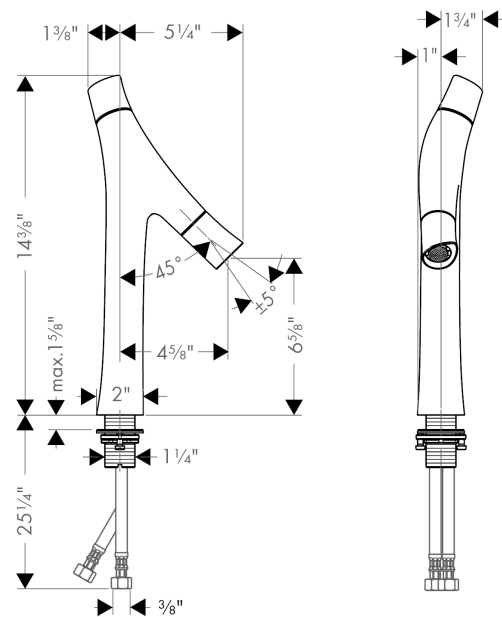

AXOR Starck Organic
2-Handle Faucet 170, 1.2 GPM
 Finishes : **chrome** Part no. : **12012001**

Description

Features

- Shower spray pattern
- Flow: 0.9 GPM (3.4 L/Min)
- Flow boost setting: 1.2 GPM (4.5 L/Min)
- Ceramic cartridge for volume control
- Ceramic cartridge for temperature control
- Separate controls for temperature and volume
- Does not include: Pop-up assembly

Technology

Product image

Scale drawing

AXOR Starck Organic
2-Handle Faucet 170, 1.2 GPM
Finishes : **chrome** Part no. : **12012001**

Exploded drawing

Year of production: >07/16

AXOR Starck Organic
2-Handle Faucet 170, 1.2 GPM
 Finishes : **chrome** Part no. : **12012001**

Spare parts list

Year of production: >07/16

Pos.	Description	Part no.	PC	PU
1	handle	98296000	0	1
2	handle fixing set	98932000	0	1
3	color-ring cold / hot water	98304000	0	1
4	cartridge, assy	98303000	0	1
5	O-ring 11x1,5	98385000	0	1
6	shut off cartridge	98301000	0	1
7	spout cpl.	98297000	0	1
8	spray former	98299000	0	1
9	flow limiter (4 l/min)	92491000	0	1
10	special tool	95158000	0	1
11	fixing set (Ø 32)	13961000	0	1
12	flat seal	98749000	0	1
13	connection hose 900 mm M8x0,75 G3/8	95372000	0	1
14	non return valve DW 10	96456000	0	1
15	filter packing	95291000	0	1
16	adapter for connection hose	88802000	0	1