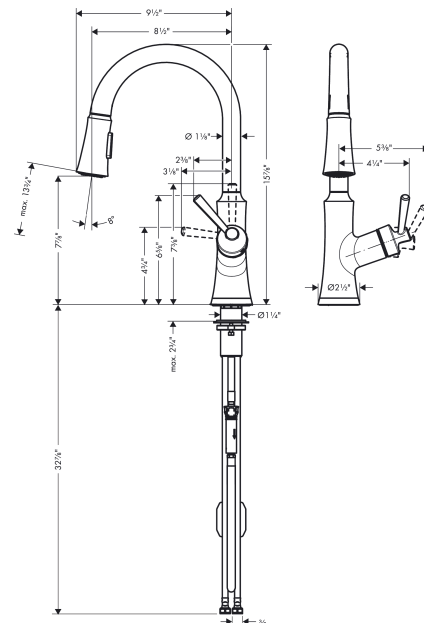

**Joleena**  
**HighArc Kitchen Faucet, 2-Spray Pull-Down, 1.75 GPM**  
 Finishes : **polished nickel** Part no. : **04793830**

**Description**

**Features**

- Swivel range 150°
- Aerated and needle spray
- Toggle spray diverter with pause feature (allows temporary stop of water stream)
- MagFit magnetic sprayhead docking
- Single-hole installation
- Flow: 1.75 GPM (6.6 L/Min)
- Ceramic cartridge
- 3/8" hoses
- Integrated double backflow prevention

**Item details**

List Price \$ 488.00

**Technology**

**Compliance**

**Product image**

**Scale drawing**

**Joleena**  
**HighArc Kitchen Faucet, 2-Spray Pull-Down, 1.75 GPM**  
 Finishes : **polished nickel** Part no. : **04793830**

Exploded drawing

Year of production: >01/20

**Joleena**  
**HighArc Kitchen Faucet, 2-Spray Pull-Down, 1.75 GPM**  
 Finishes : **polished nickel** Part no. : **04793830**

**Spare parts list**

Year of production: >01/20

| Pos. | Description                   | Part no. | Price | PU |
|------|-------------------------------|----------|-------|----|
| 1    | handle                        | 93539830 | -     | 1  |
| 2    | cartridge, assy               | 93259000 | -     | 1  |
| 3    | handspray                     | 93536830 | -     | 1  |
| 4    | spout cpl.                    | 93538000 | -     | 1  |
| 5    | set of lever collars          | 93258000 | -     | 1  |
| 6    | escutcheon                    | 93672830 | -     | 1  |
| 7    | fixing set                    | 93263000 | -     | 1  |
| 8    | hose                          | 93255000 | -     | 1  |
| 9    | back flow preventor cartridge | 93443000 | -     | 1  |