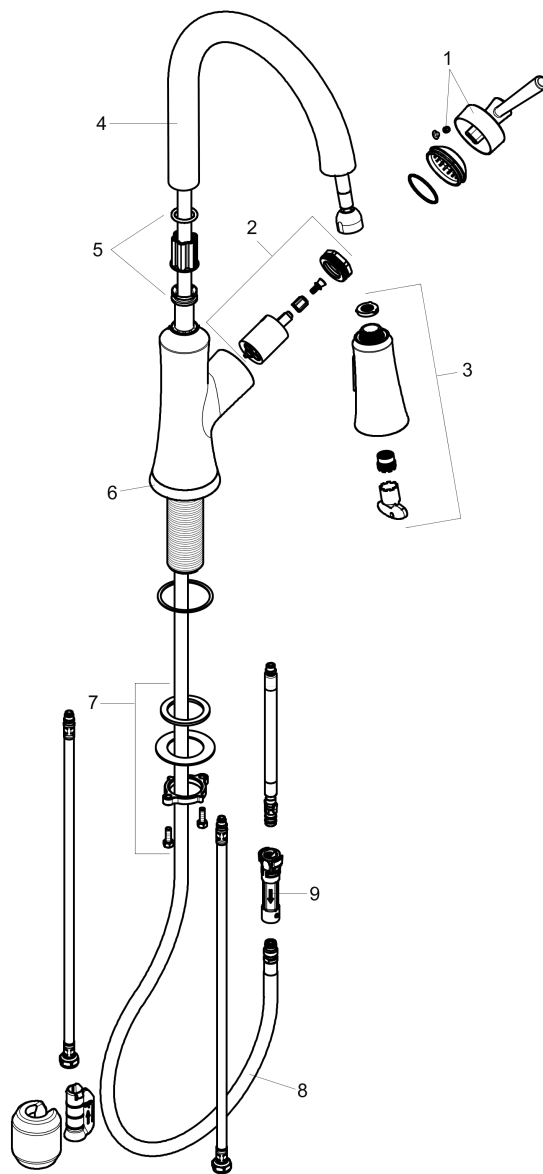

**Joleena**  
**HighArc Kitchen Faucet, 2-Spray Pull-Down, 1.75 GPM**  
 Finishes : **polished nickel** Part no. : **04793830**

**Description**

**Features**

- Swivel range 150°
- Aerated and needle spray
- Toggle spray diverter with pause feature (allows temporary stop of water stream)
- MagFit magnetic sprayhead docking
- Single-hole installation
- Flow: 1.75 GPM (6.6 L/Min)
- Ceramic cartridge
- 3/8" hoses
- Integrated double backflow prevention

**Item details**

List Price \$ 488.00

**Technology**

**Compliance**

**Product image**

**Scale drawing**

**Joleena**  
**HighArc Kitchen Faucet, 2-Spray Pull-Down, 1.75 GPM**  
 Finishes : **polished nickel** Part no. : **04793830**

Exploded drawing

Year of production: >01/20

**Joleena**  
**HighArc Kitchen Faucet, 2-Spray Pull-Down, 1.75 GPM**  
 Finishes : **polished nickel** Part no. : **04793830**

**Spare parts list**

Year of production: >01/20

| Pos. | Description                   | Part no. | Price | PU |
|------|-------------------------------|----------|-------|----|
| 1    | handle                        | 93539830 | -     | 1  |
| 2    | cartridge, assy               | 93259000 | -     | 1  |
| 3    | handspray                     | 93536830 | -     | 1  |
| 4    | spout cpl.                    | 93538000 | -     | 1  |
| 5    | set of lever collars          | 93258000 | -     | 1  |
| 6    | escutcheon                    | 93672830 | -     | 1  |
| 7    | fixing set                    | 93263000 | -     | 1  |
| 8    | hose                          | 93255000 | -     | 1  |
| 9    | back flow preventor cartridge | 93443000 | -     | 1  |