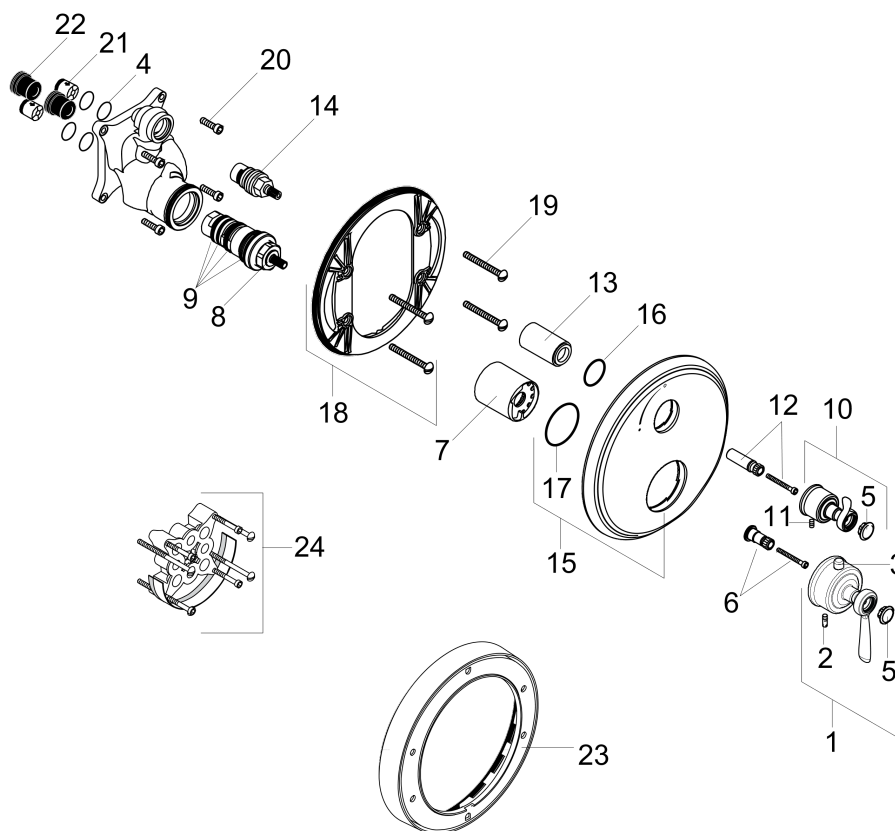

AXOR Montreux
Thermostatic Trim with Volume Control
Finishes : **polished nickel** Part no. : **16801831**

Description

Features

- Volume control for 1 outlet
- Flow: 6.0 GPM (22.7 L/Min)
- Thermostatic cartridge, Ceramic cartridge
- Anti-scald 100° safety stop

Product image

Scale drawing

AXOR Montreux
Thermostatic Trim with Volume Control
Finishes : **polished nickel** Part no. : **16801831**

Exploded drawing

Year of production: >08/13

AXOR Montreux
Thermostatic Trim with Volume Control
 Finishes : **polished nickel** Part no. : **16801831**

Spare parts list

Year of production: >08/13

| Pos. | Description | Part no. | PC | PU |
|------|--------------------------------|----------|----|----|
| 1 | handle for thermostat | 16694831 | 0 | 1 |
| 2 | hollow set screw M5x16 | 97666000 | 0 | 1 |
| 3 | pushbutton | 97792830 | 0 | 1 |
| 4 | O-ring 16x2 | 98133000 | 0 | 1 |
| 5 | cover cap | 95991000 | 0 | 1 |
| 6 | adapter for handle | 96435000 | 0 | 1 |
| 7 | sleeve | 96439830 | 0 | 1 |
| 8 | thermostat cartridge | 94282000 | 0 | 1 |
| 9 | sealing set | 95037000 | 0 | 1 |
| 10 | handle | 98637830 | 0 | 1 |
| 11 | hollow set screw M4x8 | 97669000 | 0 | 1 |
| 12 | adapter for handle | 96451000 | 0 | 1 |
| 13 | sleeve | 96446830 | 0 | 1 |
| 14 | shut off unit right closing | 94009000 | 0 | 1 |
| 15 | escutcheon | 98668830 | 0 | 1 |
| 16 | O-ring 29x3 | 98371000 | 0 | 1 |
| 17 | O-Ring 48x3 | 95508000 | 0 | 1 |
| 18 | sub plate | 96447000 | 0 | 1 |
| 19 | set of fixing screws | 96454000 | 0 | 1 |
| 20 | set of screws | 96525000 | 0 | 1 |
| 21 | set of non return valves DW 15 | 94074000 | 0 | 1 |
| 22 | noise reduction | 94073000 | 0 | 1 |
| 23 | extension 22 mm (Ø 170 mm) | 13596830 | 0 | 1 |
| 24 | extension 25 mm | 13595000 | 0 | 1 |