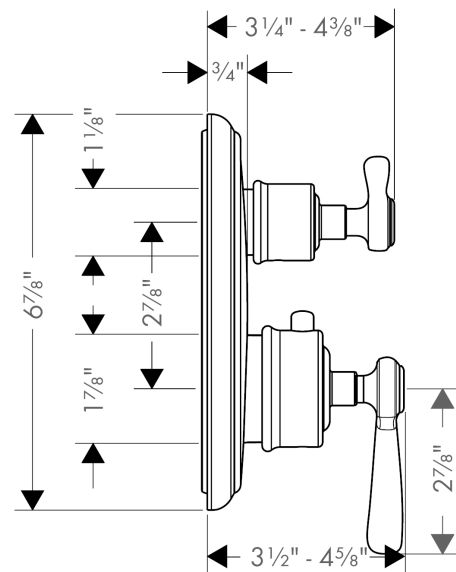

AXOR Montreux
Thermostatic Trim with Volume Control
Finishes : **polished nickel** Part no. : **16801831**

Description

Features

- Volume control for 1 outlet
- Flow: 6.0 GPM (22.7 L/Min)
- Thermostatic cartridge, Ceramic cartridge
- Anti-scald 100° safety stop

Product image

Scale drawing

AXOR Montreux
Thermostatic Trim with Volume Control
Finishes : **polished nickel** Part no. : **16801831**

Exploded drawing

Year of production: >08/13

AXOR Montreux
Thermostatic Trim with Volume Control
 Finishes : **polished nickel** Part no. : **16801831**

Spare parts list

Year of production: >08/13

| Pos. | Description | Part no. | PC | PU |
|------|--------------------------------|----------|----|----|
| 1 | handle for thermostat | 16694831 | 0 | 1 |
| 2 | hollow set screw M5x16 | 97666000 | 0 | 1 |
| 3 | pushbutton | 97792830 | 0 | 1 |
| 4 | O-ring 16x2 | 98133000 | 0 | 1 |
| 5 | cover cap | 95991000 | 0 | 1 |
| 6 | adapter for handle | 96435000 | 0 | 1 |
| 7 | sleeve | 96439830 | 0 | 1 |
| 8 | thermostat cartridge | 94282000 | 0 | 1 |
| 9 | sealing set | 95037000 | 0 | 1 |
| 10 | handle | 98637830 | 0 | 1 |
| 11 | hollow set screw M4x8 | 97669000 | 0 | 1 |
| 12 | adapter for handle | 96451000 | 0 | 1 |
| 13 | sleeve | 96446830 | 0 | 1 |
| 14 | shut off unit right closing | 94009000 | 0 | 1 |
| 15 | escutcheon | 98668830 | 0 | 1 |
| 16 | O-ring 29x3 | 98371000 | 0 | 1 |
| 17 | O-Ring 48x3 | 95508000 | 0 | 1 |
| 18 | sub plate | 96447000 | 0 | 1 |
| 19 | set of fixing screws | 96454000 | 0 | 1 |
| 20 | set of screws | 96525000 | 0 | 1 |
| 21 | set of non return valves DW 15 | 94074000 | 0 | 1 |
| 22 | noise reduction | 94073000 | 0 | 1 |
| 23 | extension 22 mm (Ø 170 mm) | 13596830 | 0 | 1 |
| 24 | extension 25 mm | 13595000 | 0 | 1 |