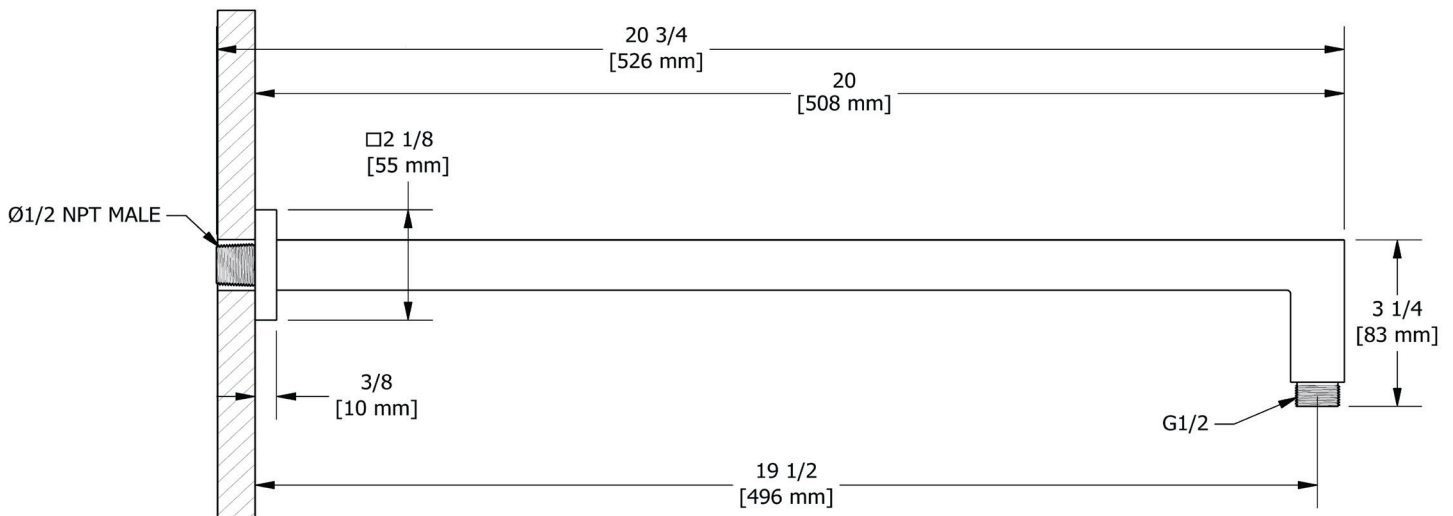

For warranty or additional information, contact:

U.S.A.
houseofrohl.com/support
1-800-777-9762

QUEBEC / MARITIMES / WESTERN CANADA
QUÉBEC / MARITIMES / OUEST CANADIEN
QUEBEC / MARITIMOS / CANADA OCCIDENTAL
houseofrohl.ca/support
1-866-473-8442

ONTARIO
houseofrohl.ca/support
1-800-287-5354