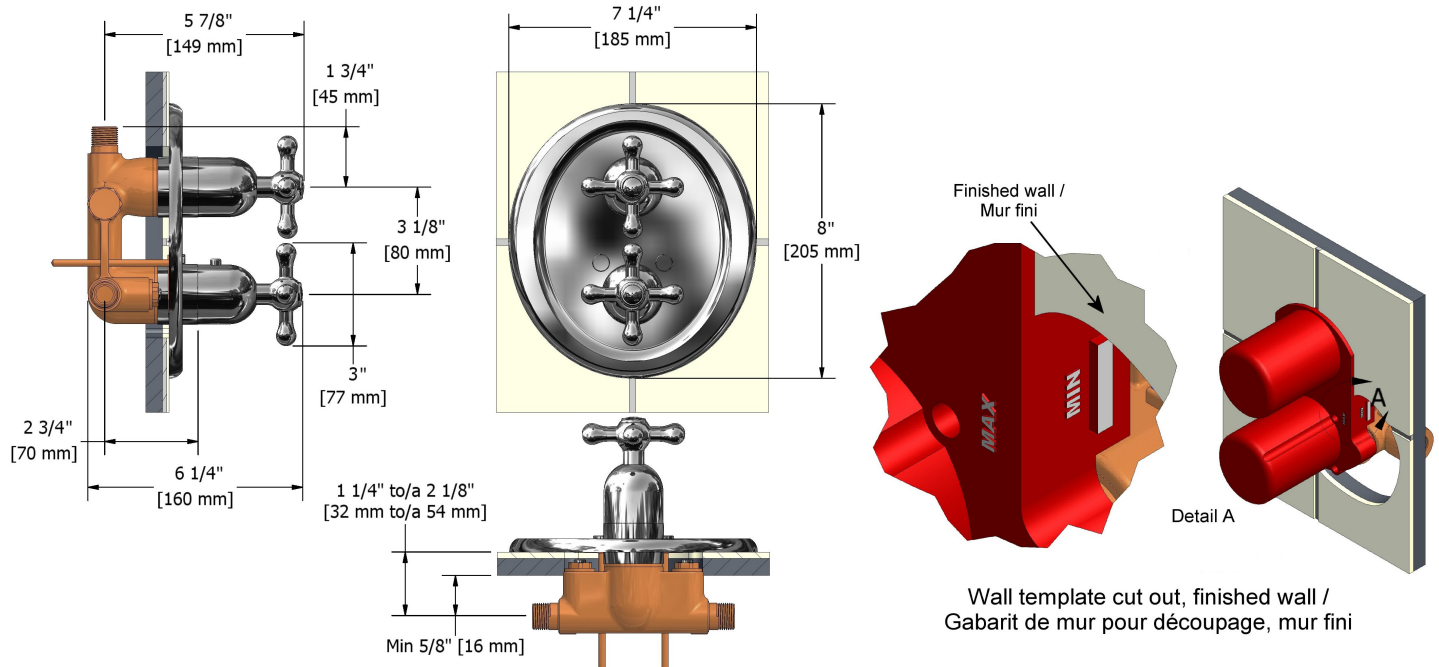

Sizes, models and finishes may differ from thoses presented.

Warranty

This **Riobel Inc.** product you have purchased carries a Limited Lifetime Warranty on the chrome, PVD finish, blacks and all working parts and is guaranteed from the initial purchase date against all manufacturing defects. All other finishes, including plastic components, are guaranteed for one year. All electric and/or electronic parts are covered by a 5-year limited warranty.

Customer Service

Ontario, West Canada : 888-287-5354 Quebec, Maritimes, United States : 866-473-8442