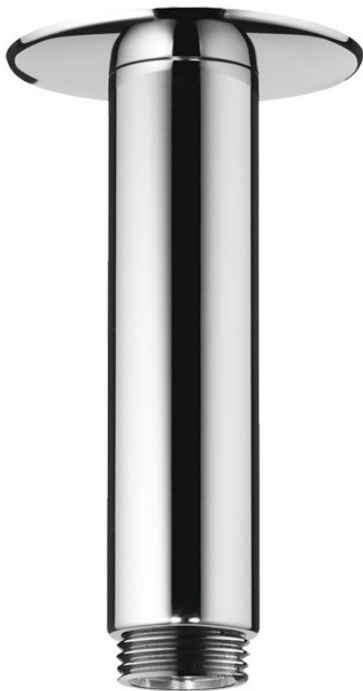

Brand	hansgrohe
Art. Name	Extension Pipe for Ceiling Mount
Art. Nr.	27479991
Surface	polished gold optic
Pos.	1

Product Picture

Drawing

Features

- length: 100 mm
- shaft Ø: 27 mm
- Purpose of use: also usable as an extension
- Brass
- connection type: 1/2" NPT
- 1/2" NPT
- 4" pipe, Escutcheon, Includes adjustable installation nipple, Multiple pipes may be joined in series to create a longer extension