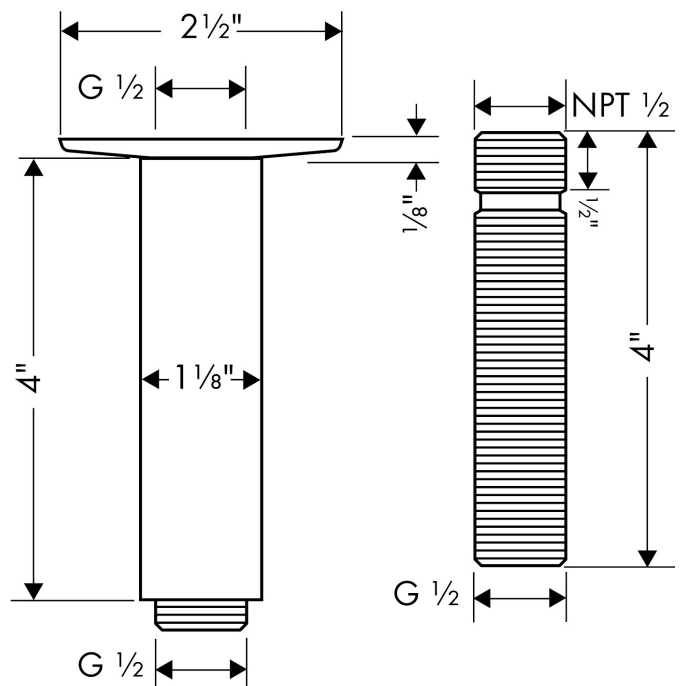

Brand	hansgrohe
Art. Name	Extension Pipe for Ceiling Mount
Art. Nr.	27479991
Surface	polished gold optic
Pos.	1

Product Picture

Drawing

Features

- length: 100 mm
- shaft Ø: 27 mm
- Purpose of use: also usable as an extension
- Brass
- connection type: 1/2" NPT
- 1/2" NPT
- 4" pipe, Escutcheon, Includes adjustable installation nipple, Multiple pipes may be joined in series to create a longer extension