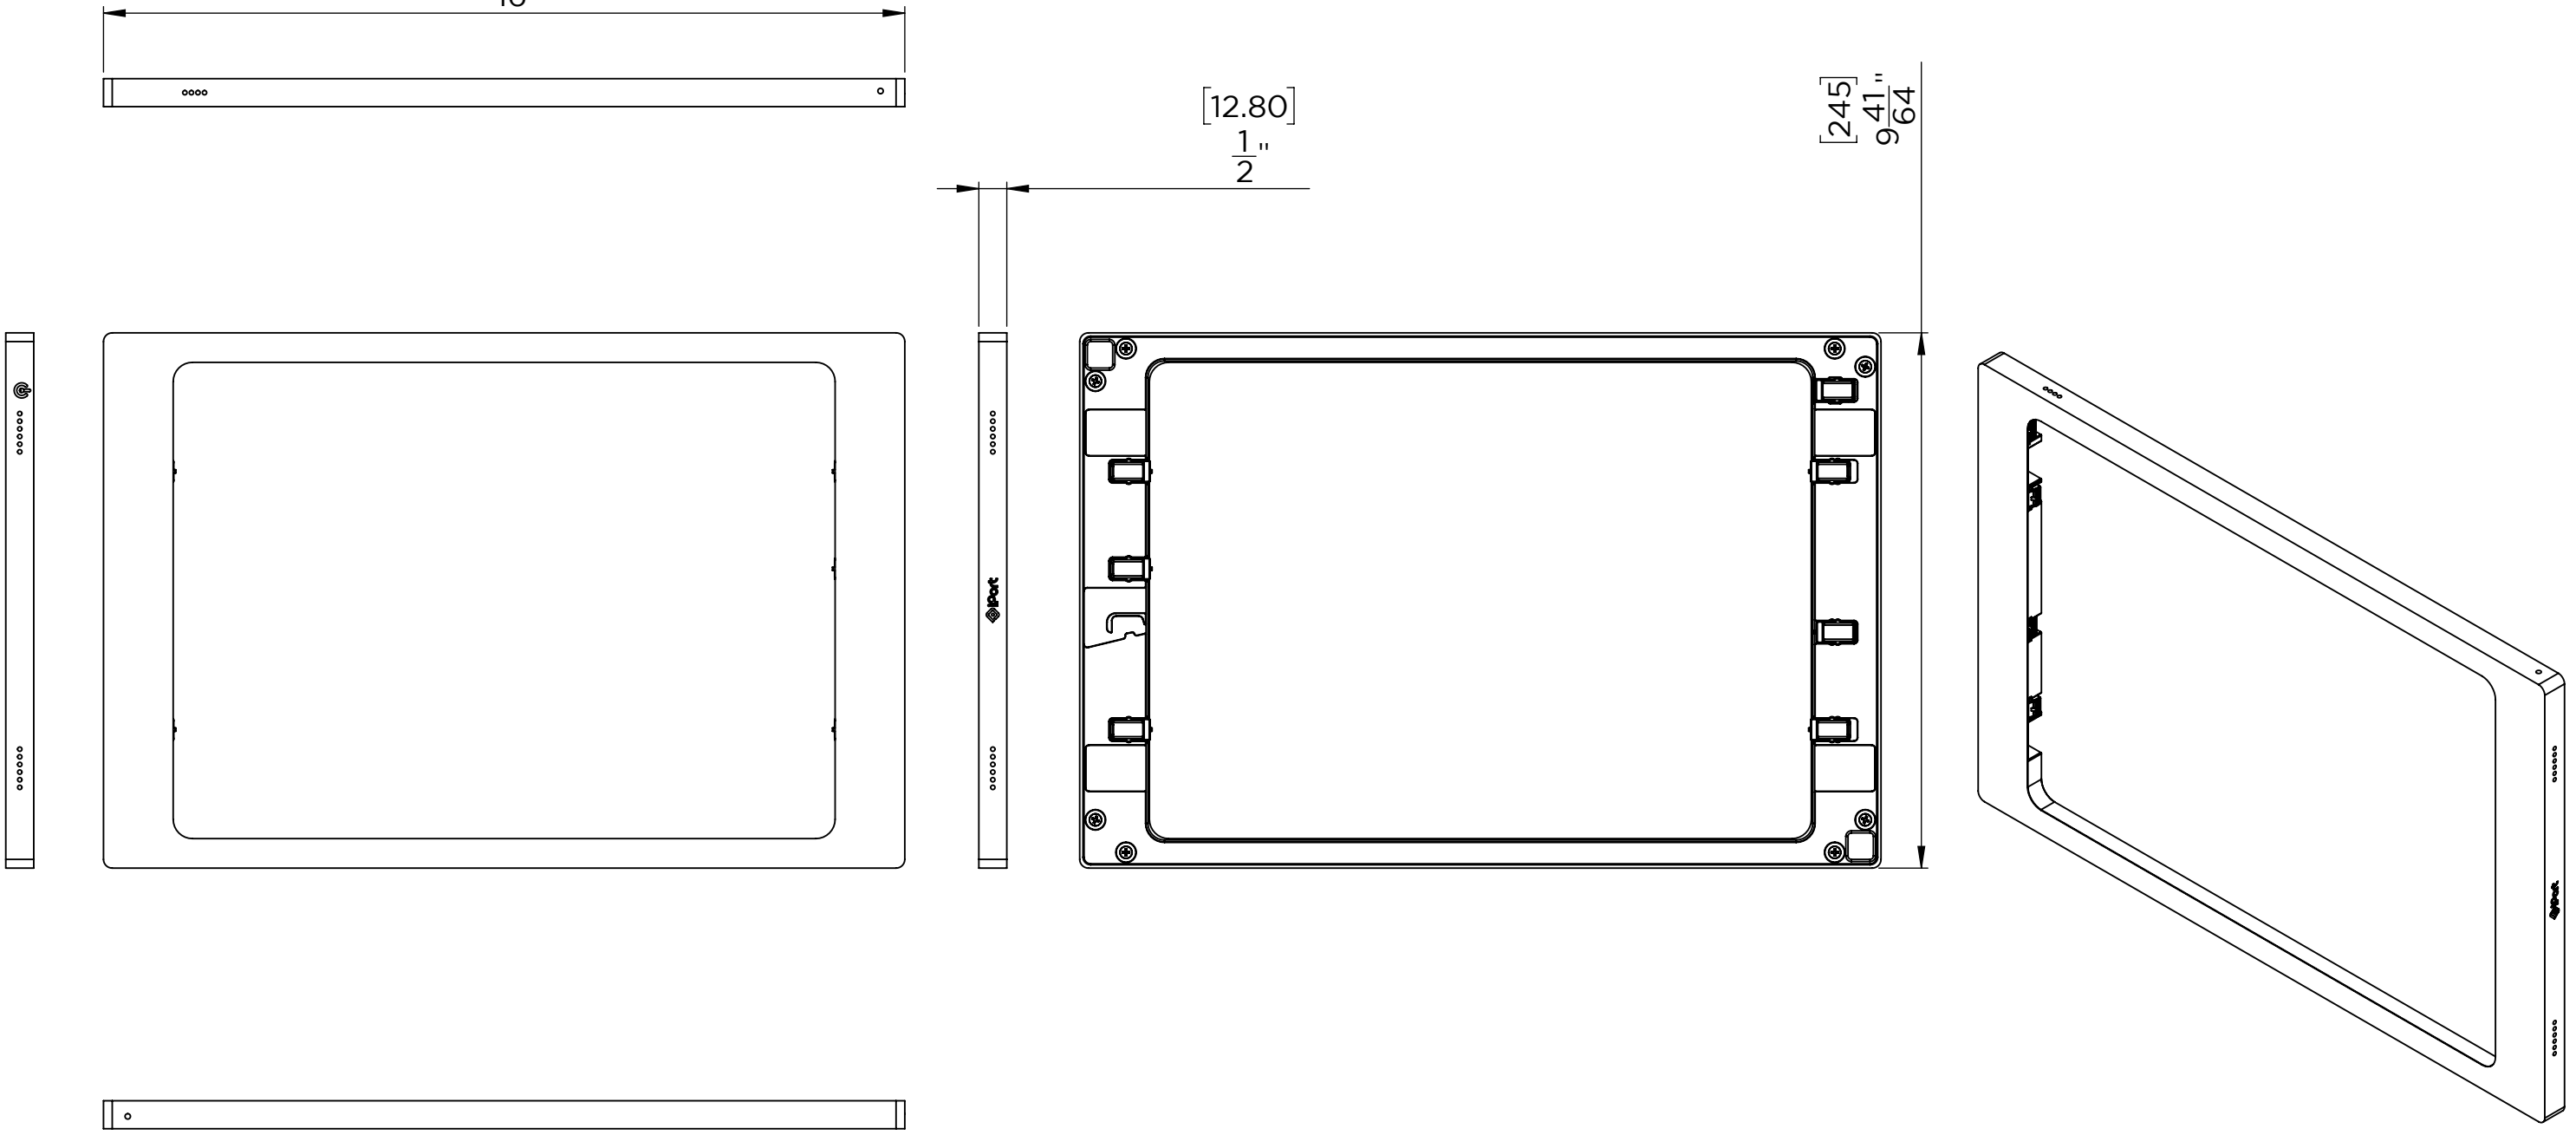

4

3

2

1

[366.90]  
14 <sup>7</sup>/<sub>16</sub> "

[12.80]  
<sup>1</sup>/<sub>2</sub> "

[245]  
9 <sup>41</sup>/<sub>64</sub> "

B

B

A

A

METRIC/INCHES		IPORT BY SONANCE	
DESIGNED IN SAN CLEMENTE, CALIFORNIA BY IPORT		NAME SURFACE MOUNT PRO	
NOTICE OF PROPRIETARY INFORMATION: <small>THE INFORMATION CONTAINED HEREIN IS THE PROPRIETARY PROPERTY OF DANA INNOVATIONS. THE POSSESSOR AGREES TO THE FOLLOWING: 1. TO MAINTAIN THIS DOCUMENT IN CONFIDENCE 2. NOT TO REPRODUCE OR COPY IT 3. NOT TO REVEAL OR PUBLISH IT IN WHOLE OR IN PART 4. ALL RIGHTS RESERVED</small>		SIZE B	SKU 70743, 70744, and 70745
SCALE: 1:3		WEIGHT: 2.4 lbs	SHEET 1 OF 1