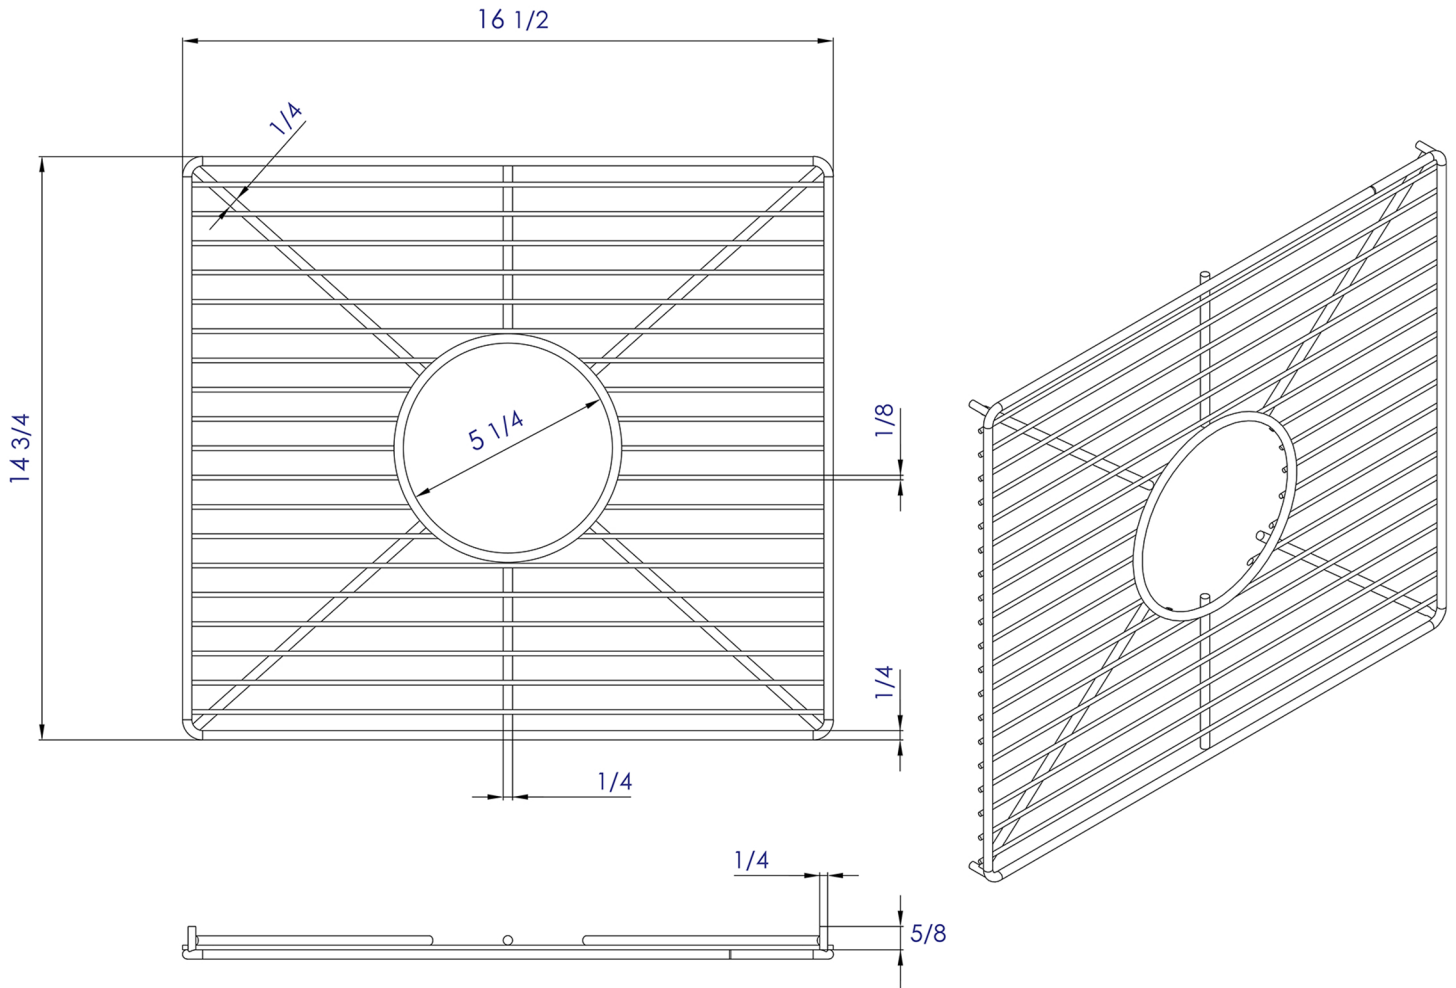

ABGR3918

Stainless Steel Kitchen Sink Grid For AB3918DB,
AB3918ARCH

Note: All product dimensions are approximate and should be verified on site prior to installation.
Visit www.ALFIbrand.com for more information.