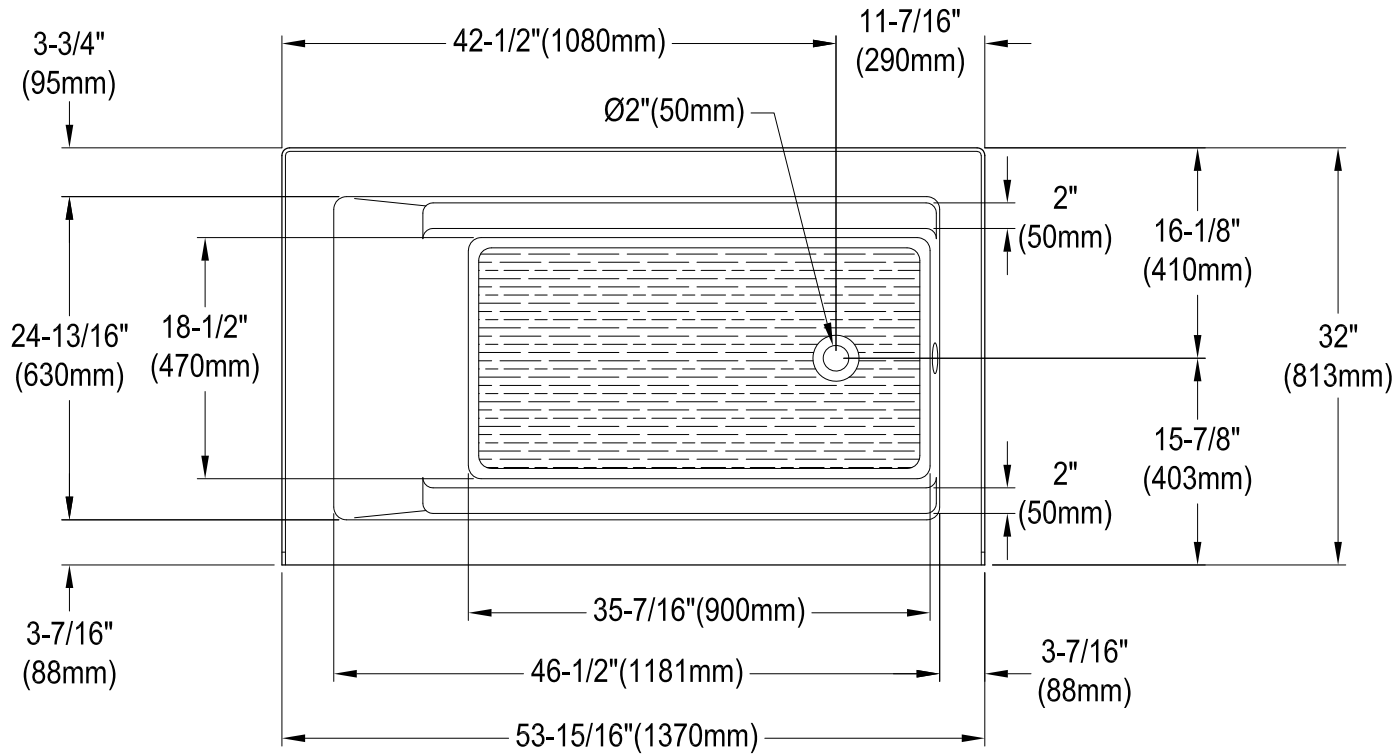

VTAM5432R22D

54" Acrylic Anti-Skid Alcove Tub with Right Hand Drain Hole

M10 x 60 (2 pcs)
M10 x 45 (2 pcs)

Drain Hole Size (Scale 3:1)