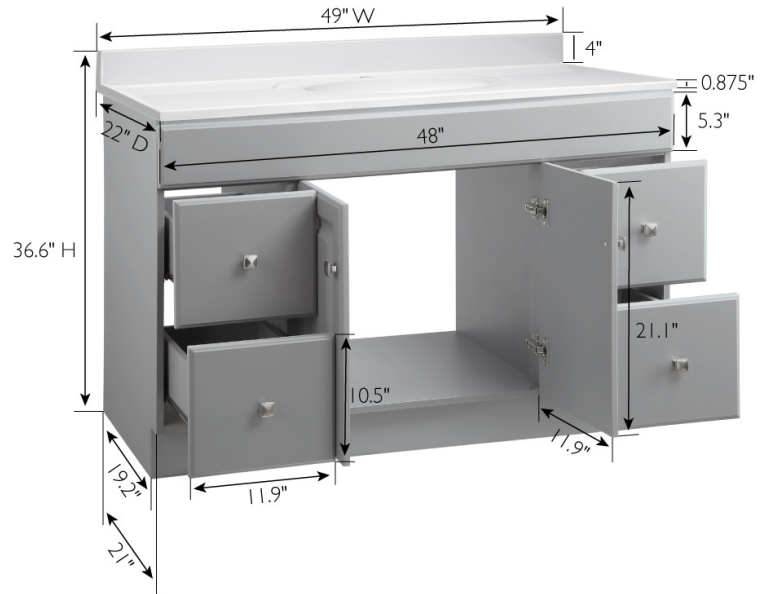

Grey

Wyndham 2-Door 4-Drawer Vanity with Cultured Marble Single Hole Solid White Top, Unassembled, 49x22

## SPECIFICATIONS

**MATERIAL CONSTRUCTION:** Wood/Cultured Marble  
**ASSEMBLY REQUIRED:** Yes  
**ASSEMBLED DIMENSIONS:** 36.3" H x 49" L x 22" D  
**ASSEMBLED WEIGHT:** 192.7 lbs.  
**TOOLS NEEDED FOR INSTALLATION:** Wrench

**CONSTRUCTION TYPE:** Frameless  
**HINGE STYLE:** Concealed  
**DOOR STYLE:** 2 MDF Slab Doors  
**DRAWER STYLE:** 4 MDF Drawers  
**GLIDE STYLE:** STD Easy Glide  
**FAKE DWR STYLE:** N/A  
**DWR #1 DIMENSIONS:** 5.12" H x 15.59" D  
**DWR CONSTRUCTION:** Standard  
**SHELF STYLE:** N/A  
**SHELF ADJUSTABILITY INCREMENTS:** N/A  
**SHELF MAX WEIGHT CAPACITY:** N/A  
**SHELF DIMENSIONS:** N/A  
**SHELF THICKNESS:** N/A  
**SHELF MATERIAL:** N/A  
**FRAME STYLE:** N/A  
**FACE FRAME MATERIAL:** MDF  
**SIDES MATERIAL:** Particle Board  
**BOTTOM MATERIAL:** Particle Board

**TOE KICK INSET WIDTH:** 4.5"  
**BACK PANEL MATERIAL:** N/A  
**BACK BRACE MATERIAL:** Particle Board  
**FAUCET TYPE:** Lav Single Handle  
**NUMBER OF MOUNTING HOLES:** 1  
**BOWL MATERIAL:** Cultured Marble  
**BACK SPLASH INCLUDED:** Yes  
**COLOR:** Solid White  
**NUMBER OF BOWLS:** 1  
**BOWL DIMENSIONS:** 5.63" H x 11.63" W x 16.85" D  
**BOWL SHAPE:** Oval  
**SINK THICKNESS:** N/A  
**MOUNTING TYPE:** Integrated  
**OVERFLOW HOLE:** Yes