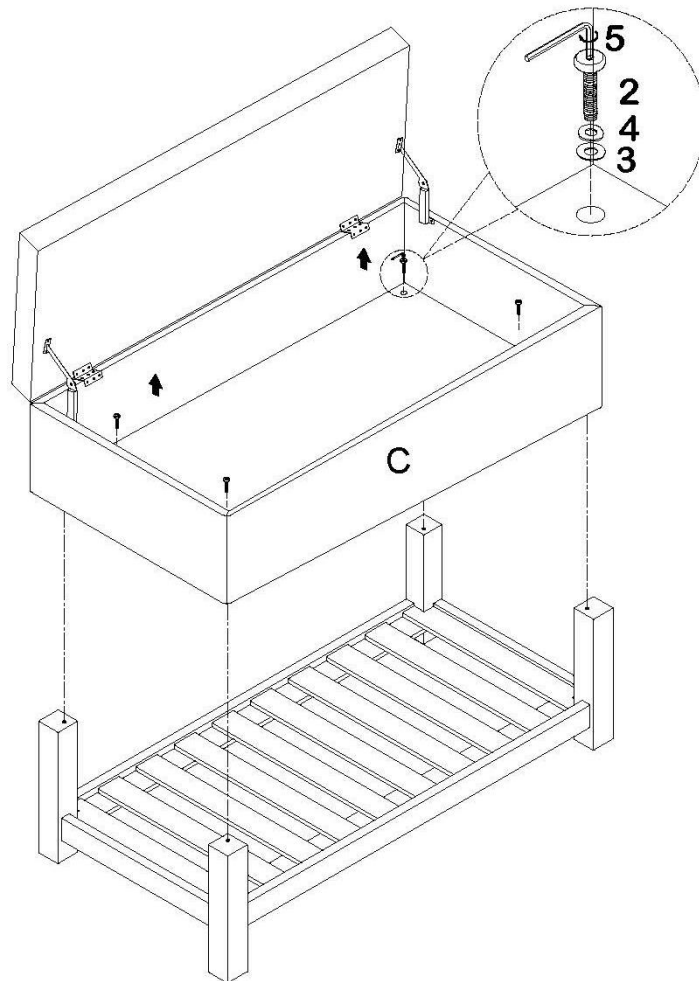

Step 2

1. Place Ottoman (A) on the assembled Shelf (B) and open the storage lid.
2. Attach Ottoman (A) to Shelf (B) using Allen Key Screws (2), four Washers (3) and four Lock Washers (4).
3. Use Allen Key (5) to tighten.