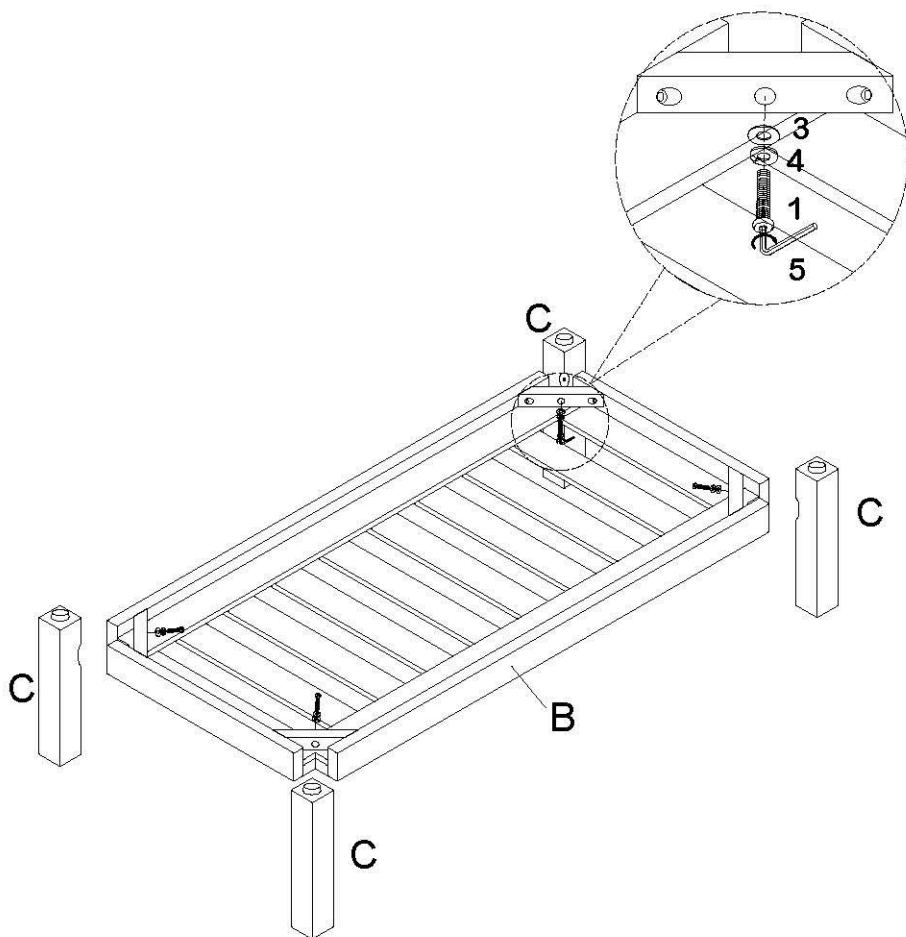

Hardware Description

1

ALLEN KEY SCREW
M6 x 60 mm
QTY 4

2

ALLEN KEY SCREW
M6 x 30 mm
QTY 4

3

WASHER
Ø 18 mm
QTY 8

4

LOCK WASHER
Ø 10 mm
QTY 8

5

ALLEN KEY
5 mm
QTY 1

Step 1

1. Attach Legs (C) to each corner of the Shelf (B) using Allen Key Screws (1), four Washers (3) and four Lock Washers (4).
2. Use Allen Key (5) to tighten.