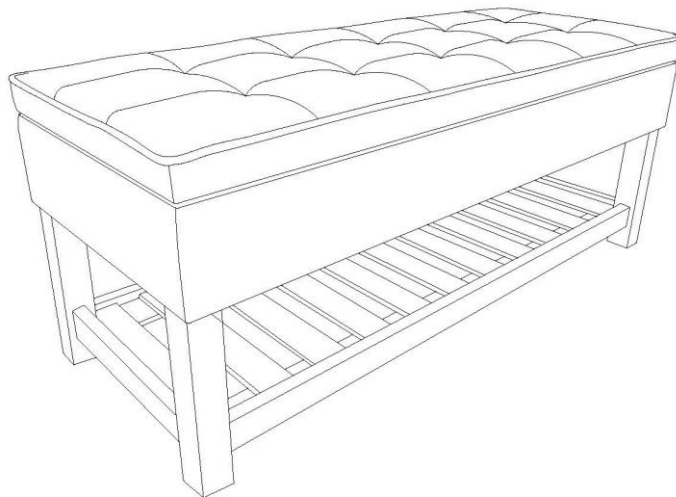

SIMPLIHOME®

Cosmopolitan / Essex / City

Storage Ottoman Bench

MODEL # AXCCOSBN-01-DSB

brooklyn + max™

Wynden+Hall™
HOME DECOR

SIMPLIHOME®

Great quality is a right.

LOCK WASHER
Ø 10 mm
QTY 8

5

ALLEN KEY
5 mm
QTY 1

Step 1

1. Attach Legs (C) to each corner of the Shelf (B) using Allen Key Screws (1), four Washers (3) and four Lock Washers (4).
2. Use Allen Key (5) to tighten.