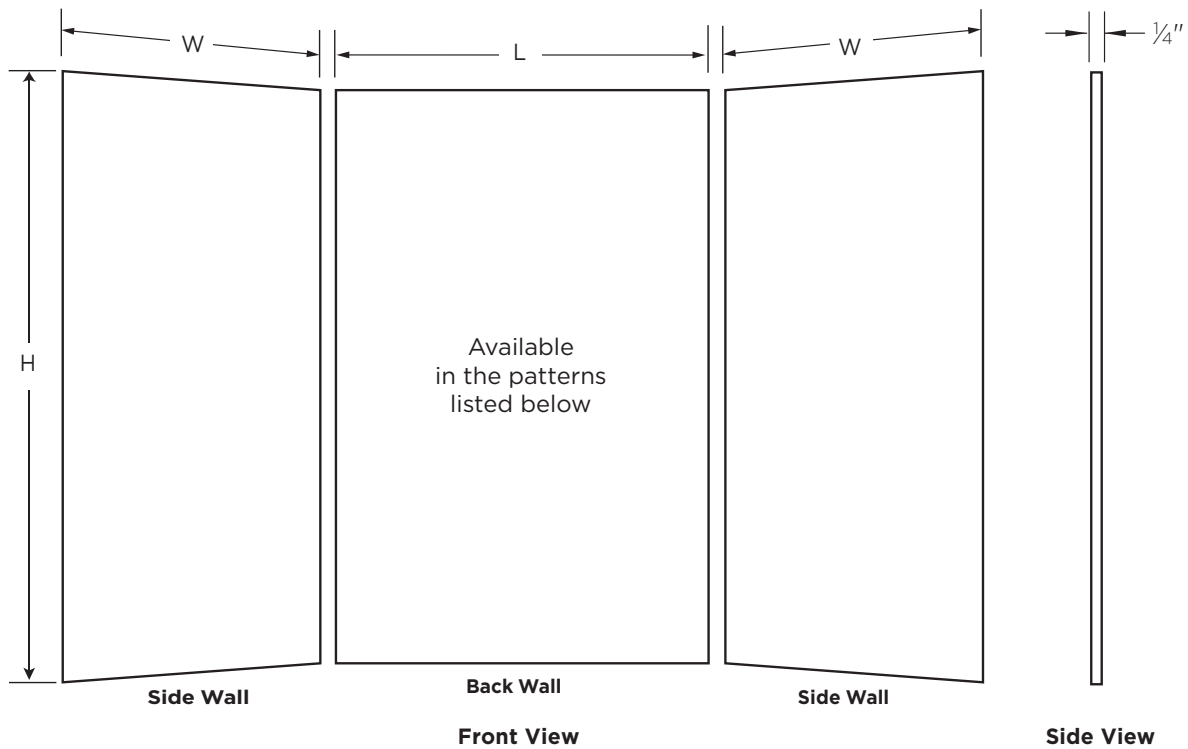

# 3 Piece Wall Kit

**Patterns** (Drawings not to scale)

Description	Length (L)	Width (W)	Heights (H) Available Height Sizes
Alcove wall kit 3636	36"	36"	72", 84", 96"
Alcove wall kit 4234	42"	34"	72", 84", 96"
Alcove wall kit 5032	50"	32"	72", 84", 96"
Alcove wall kit 5034	50"	34"	72", 84", 96"
Alcove wall kit 5036	50"	36"	72", 84", 96"
Alcove wall kit 6230	62"	30"	72", 84", 96"
Alcove wall kit 6232	62"	32"	72", 84", 96"
Alcove wall kit 6234	62"	34"	72", 84", 96"
Alcove wall kit 6236	62"	36"	72", 84", 96"
Alcove wall kit 6242	62"	42"	72", 84", 96"

Wall thickness can vary per manufacturing