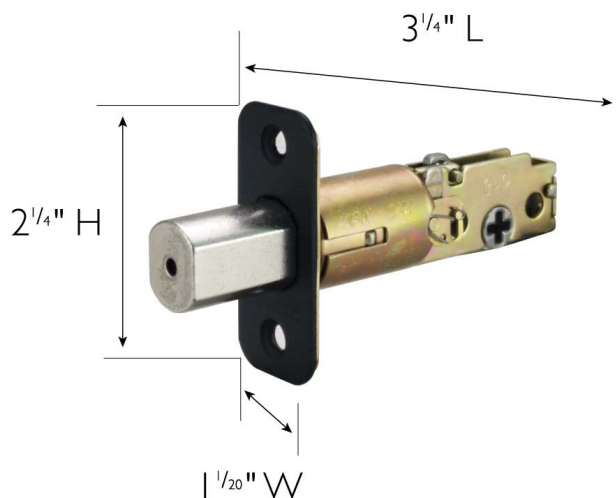

2-Way Adjustable Round Corner Deadbolt Latch Matte Black

SPECIFICATIONS

MATERIAL CONSTRUCTION:	Zinc	REMOVABLE CORE:	No
LOCK FUNCTION:	Latch	LATCH FACEPLATE:	Round Corner
DEADBOLT FUNCTION:	N/A	LATCH BACKSET:	Adj. 2-3/8" 2-3/4"
EXTERIOR MAX PROJECTION:	N/A	LATCH TYPE:	2 Way (fixed faceplate)
INTERIOR MAX PROJECTION:	N/A	LATCHBOLT THROW DISTANCE:	0.5
ASSEMBLED WEIGHT:	0.28 lbs	SPINDLE TYPE:	Deadbolt
ASSEMBLED HEIGHT:	2.25" H	MOUNTING HARDWARE INCLUDED:	Yes
ASSEMBLED LENGTH:	3.25" L	TOOLS NEEDED FOR INSTALLATION:	Screwdriver
ASSEMBLED WIDTH:	1.05" W		
CROSS BORE:	2.13"		
EDGE BORE:	1"		
HANDING:	Reversible		