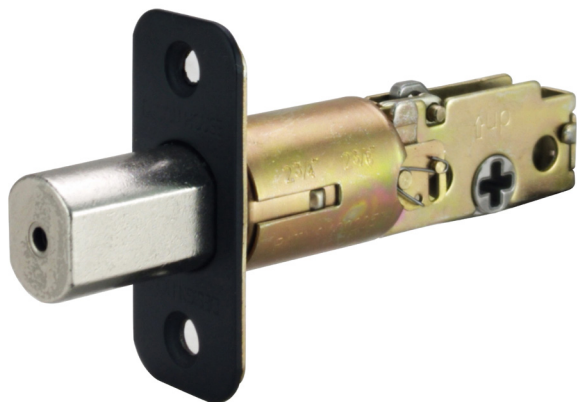

2-Way Adjustable Round Corner Deadbolt Latch Matte Black

SPECIFICATIONS

MATERIAL CONSTRUCTION:	Zinc	REMOVABLE CORE:	No
LOCK FUNCTION:	Latch	LATCH FACEPLATE:	Round Corner
DEADBOLT FUNCTION:	N/A	LATCH BACKSET:	Adj. 2-3/8" 2-3/4"
EXTERIOR MAX PROJECTION:	N/A	LATCH TYPE:	2 Way (fixed faceplate)
INTERIOR MAX PROJECTION:	N/A	LATCHBOLT THROW DISTANCE:	0.5
ASSEMBLED WEIGHT:	0.28 lbs	SPINDLE TYPE:	Deadbolt
ASSEMBLED HEIGHT:	2.25" H	MOUNTING HARDWARE INCLUDED:	Yes
ASSEMBLED LENGTH:	3.25" L	TOOLS NEEDED FOR INSTALLATION:	Screwdriver
ASSEMBLED WIDTH:	1.05" W		
CROSS BORE:	2.13"		
EDGE BORE:	1"		
HANDING:	Reversible		