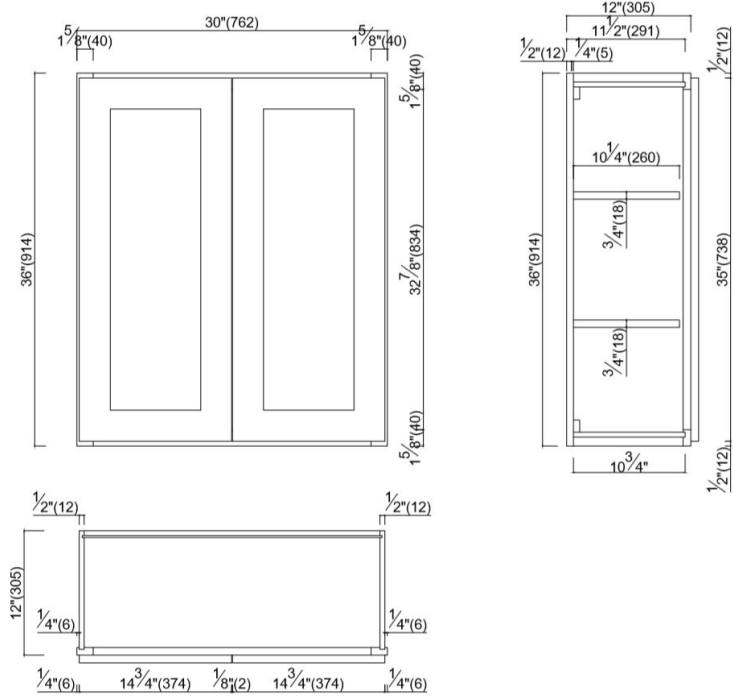

### Brookings Fully Assembled Shaker Wall Kitchen Cabinet 30x36x12

Espresso

## SPECIFICATIONS

<b>MATERIAL CONSTRUCTION:</b>	Wood	<b>NUMBER OF SHELVES:</b>	2
<b>WOOD SPECIES:</b>	Maple	<b>SHELF STYLE:</b>	Wood
<b>ASSEMBLED DIMENSIONS:</b>	36" H x 30" L x 12" D	<b>ADJUSTABLE SHELVES:</b>	Yes
<b>ASSEMBLED WEIGHT:</b>	58.35 lbs.	<b>SHELF ADJUSTABILITY INCREMENTS:</b>	2.5"
<b>KITCHEN CABINET TYPE:</b>	Wall	<b>SHELF DIMENSIONS:</b>	28.75" W x 10.25" D
<b>MOUNTING TYPE:</b>	Wall Mount	<b>SHELF THICKNESS:</b>	0.75"
<b>CONSTRUCTION TYPE:</b>	Face Frame	<b>SHELF MATERIAL:</b>	Plywood; Wood
<b>HINGE STYLE:</b>	Soft Close	<b>FACE FRAME MATERIAL:</b>	Maple
<b>DOOR STYLE:</b>	2 Solid wood frame shaker	<b>SIDES MATERIAL:</b>	Plywood
<b>NUMBER OF DRAWERS:</b>	0	<b>BOTTOM MATERIAL:</b>	Plywood
<b>DRAWER DIMENSIONS 1:</b>	N/A	<b>BACK PANEL MATERIAL:</b>	Plywood
<b>DRAWER DIMENSIONS 2:</b>	N/A	<b>BACK BRACE MATERIAL:</b>	Wood
<b>DRAWER DIMENSIONS 3:</b>	N/A	<b>TOE KICK INSET WIDTH:</b>	N/A
<b>DWR BOX MATERIAL:</b>	N/A		
<b>DWR CONSTRUCTION:</b>	N/A		
<b>DWR GLIDE:</b>			
<b>FAKE DWR QTY:</b>	0		
<b>FAKE DWR LOCATION:</b>	N/A		