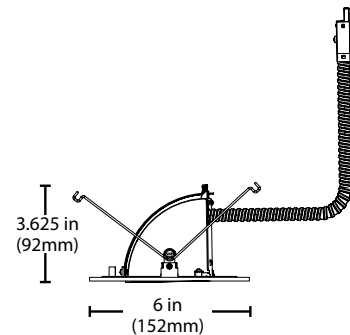

Optical System

- Polystyrene diffuser and reflector cone create a uniform light distribution that reduces glare without sacrificing lumen output

Electrical

- Utilizes high performing LEDs with greater than 90 CRI and an R9 greater than 50
- 353°/83° range of motion allows ability to aim light exactly where it's needed
- Dimmable to 10% with most standard triac dimmers
- Thermally protected, high efficiency driver standard
- Operating temperature rating of 0°F to 120°F (-18°C – 49°C)
- Input voltage of 120V
- TM-21 Projected L70(6K) life 50,000 hours
- LM-79, LM-80 testing performed in accordance with IESNA standards

Finish

- Galvanized steel frame
- Interior high reflective finish
- White metal trim
- Also available in Black, Oil-Rubbed Bronze and Nickel

Frame Installation

- NICOR captive hanger bars allow housing to be positioned at any point within a 24" joist span
- Unique hanger bar lip design helps align can to joist
- Four double-headed captive nails provide for ease of installation
- Bars can be repositioned 90° on plaster frame without tools
- Score lines allow bars to be shortened without tools to accommodate a 12" joist span

Module and Trim Installation

- Quick and easy installation with torsion spring mounting system.

Warranty

- 5-year limited system warranty standard.

Project

Catalog

Type

Date