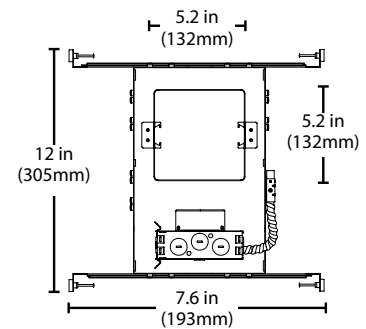

Optical System

- Polystyrene diffuser and reflector cone create a uniform light distribution that reduces glare without sacrificing lumen output

Electrical

- Utilizes high performing LEDs with greater than 90 CRI and an R9 greater than 50
- 353°/83° range of motion allows ability to aim light exactly where it's needed
- Dimmable to 10% with most standard triac dimmers
- Thermally protected, high efficiency driver standard
- Operating temperature rating of 0°F to 120°F (-18°C – 49°C)
- Input voltage of 120V
- TM-21 Projected L70(6K) life 50,000 hours
- LM-79, LM-80 testing performed in accordance with IESNA standards

Finish

- Galvanized steel frame
- Interior high reflective finish
- White metal trim
- Also available in Black, Oil-Rubbed Bronze and Nickel

Frame Installation

- NICOR captive hanger bars allow housing to be positioned at any point within a 24" joist span
- Unique hanger bar lip design helps align can to joist
- Four double-headed captive nails provide for ease of installation
- Bars can be repositioned 90° on plaster frame without tools
- Score lines allow bars to be shortened without tools to accommodate a 12" joist span

Module and Trim Installation

- Quick and easy installation with torsion spring mounting system.

Warranty

- 5-year limited system warranty standard.

Project

Catalog

Type

Date