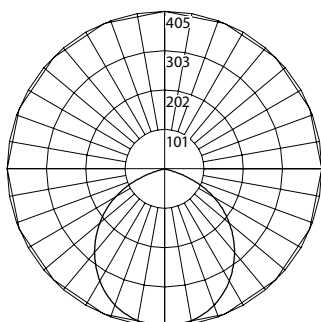

Intensity Summary (Candle Power)

Angle	Mean CP
0	404
5	402
15	386
25	355
35	309
45	252
55	187
65	114
75	35
85	6
90	0

Cone of Light Tabulation

Mounted height (Feet)	Footcandles Beam Center	Diameter (Feet)
4	25.3	5.0
6	11.2	7.4
8	6.3	9.8
10	4.1	12.0
12	2.8	15.0
14	2.0	18.0
16	1.6	19.0