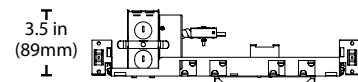

Optical System

- Polystyrene diffuser and reflector cone create a uniform light distribution that reduces glare without sacrificing lumen output

Electrical

- Utilizes high performing LEDs with greater than 90 CRI and an R9 greater than 50
- 353°/83° range of motion allows ability to aim light exactly where it's needed
- Dimmable to 10% with most standard triac dimmers
- Thermally protected, high efficiency driver standard
- Operating temperature rating of 0°F to 120°F (-18°C – 49°C)
- Input voltage of 120V
- TM-21 Projected L70(6K) life 50,000 hours
- LM-79, LM-80 testing performed in accordance with IESNA standards

Finish

- Galvanized steel frame
- Interior high reflective finish
- White metal trim
- Also available in Black, Oil-Rubbed Bronze and Nickel

Frame Installation

- NICOR captive hanger bars allow housing to be positioned at any point within a 24" joist span
- Unique hanger bar lip design helps align can to joist
- Four double-headed captive nails provide for ease of installation
- Bars can be repositioned 90° on plaster frame without tools
- Score lines allow bars to be shortened without tools to accommodate a 12" joist span

Module and Trim Installation

- Quick and easy installation with torsion spring mounting system.

Warranty

- 5-year limited system warranty standard.

Project

Catalog

Type

Date