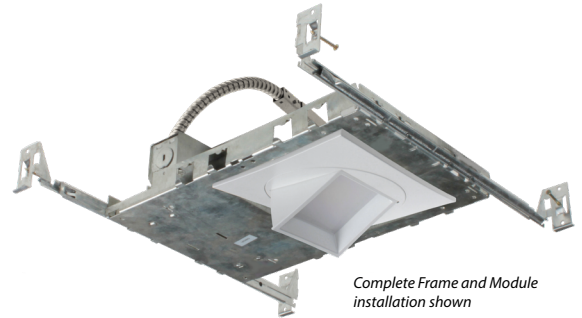

Optical System

- Polystyrene diffuser and reflector cone create a uniform light distribution that reduces glare without sacrificing lumen output

Electrical

- Utilizes high performing LEDs with greater than 90 CRI and an R9 greater than 50
- 353°/83° range of motion allows ability to aim light exactly where it's needed
- Dimmable to 10% with most standard triac dimmers
- Thermally protected, high efficiency driver standard
- Operating temperature rating of 0°F to 120°F (-18°C – 49°C)
- Input voltage of 120V
- TM-21 Projected L70(6K) life 50,000 hours
- LM-79, LM-80 testing performed in accordance with IESNA standards

Finish

- Galvanized steel frame
- Interior high reflective finish
- White metal trim
- Also available in Black, Oil-Rubbed Bronze and Nickel

Frame Installation

- NICOR captive hanger bars allow housing to be positioned at any point within a 24" joist span
- Unique hanger bar lip design helps align can to joist
- Four double-headed captive nails provide for ease of installation
- Bars can be repositioned 90° on plaster frame without tools
- Score lines allow bars to be shortened without tools to accommodate a 12" joist span

Module and Trim Installation

- Quick and easy installation with torsion spring mounting system.

Warranty

- 5-year limited system warranty standard.

Project

Catalog

Type

Date