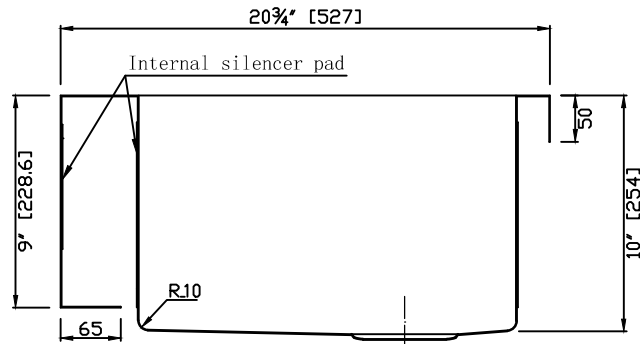

Model: K-AZ3620-4C  
 Dimensions: 35.875 in. L x 20.75 in. W x 10 in. H  
 Basin Depth: 10 in.

Search the model IDs below to find out more about the dynamic Kitchen Faucet options available through ANZZI.