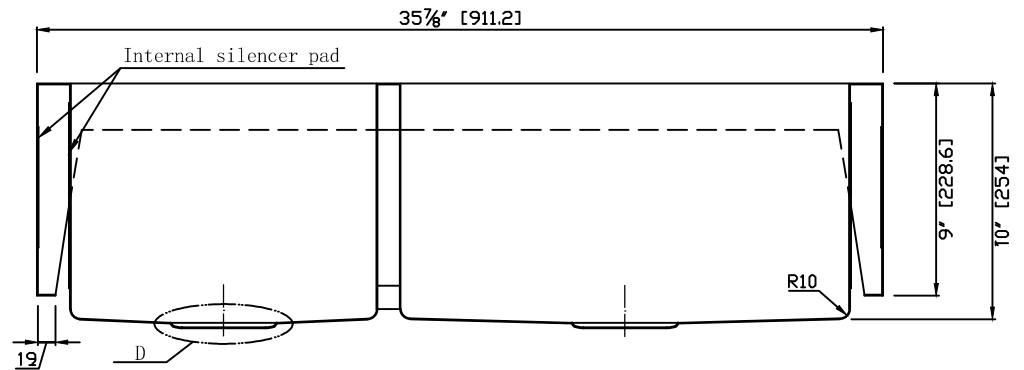

Model: K-AZ3620-4C  
 Dimensions: 35.875 in. L x 20.75 in. W x 10 in. H  
 Basin Depth: 10 in.

Search the model IDs below to find out more about the dynamic Kitchen Faucet options available through ANZZI.