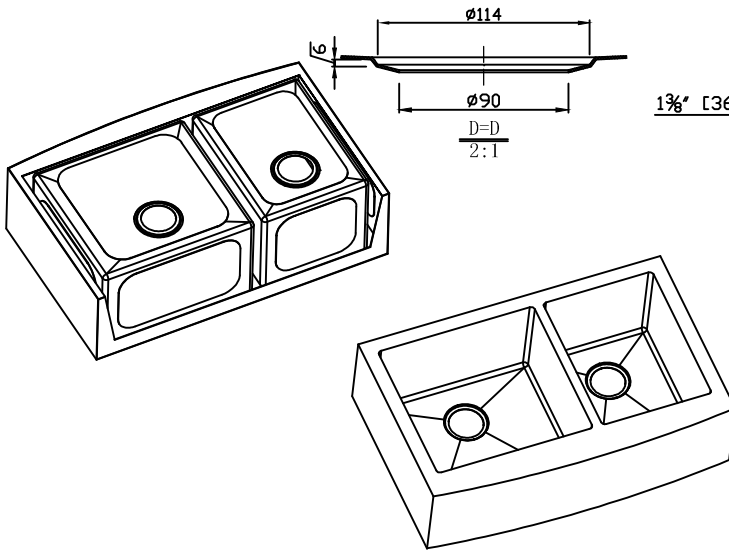

Model: K-AZ3620-4C  
 Dimensions: 35.875 in. L x 20.75 in. W x 10 in. H  
 Basin Depth: 10 in.

Search the model IDs below to find out more about the dynamic Kitchen Faucet options available through ANZZI.