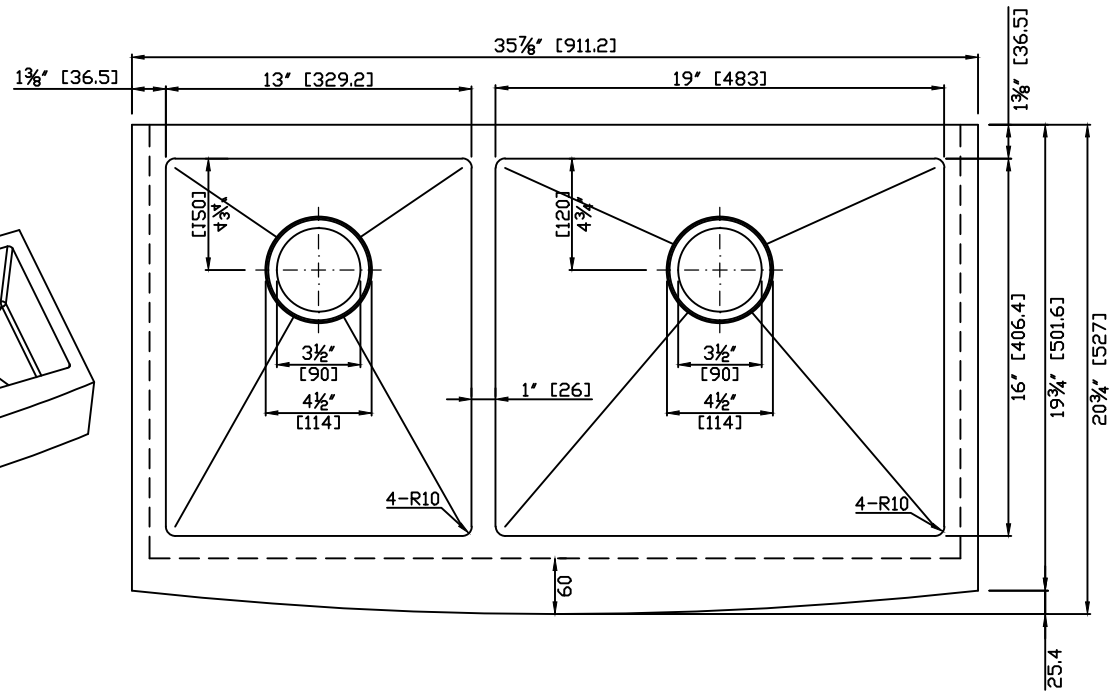

Model: K-AZ3620-4C  
 Dimensions: 35.875 in. L x 20.75 in. W x 10 in. H  
 Basin Depth: 10 in.

Search the model IDs below to find out more about the dynamic Kitchen Faucet options available through ANZZI.