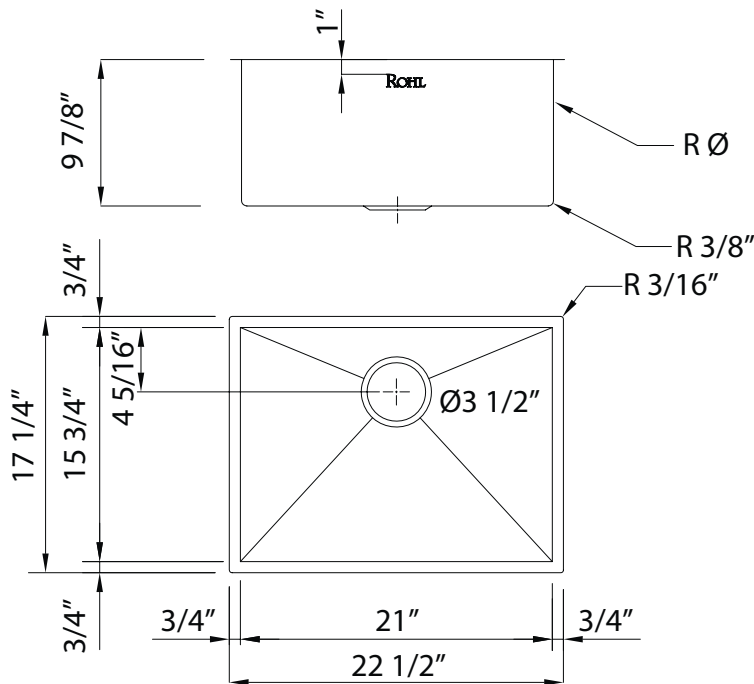

For warranty or additional information, contact:

U.S.A.
houseofrohl.com/support
1-800-777-9762

QUEBEC / MARITIMES / WESTERN CANADA
QUÉBEC / MARITIMES / OUEST CANADIEN
QUEBEC / MARITIMOS / CANADA OCCIDENTAL
houseofrohl.ca/support
1-866-473-8442

ONTARIO
houseofrohl.ca/support
1-800-287-5354