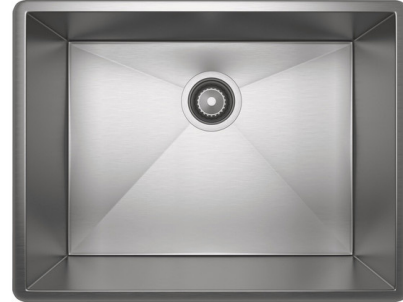

SPÉCIFICATIONS

DESCRIPTION

- Installation sous comptoir seulement
- Acier inoxydable de qualité commerciale, calibre 16 18/10 type 304
- Taille minimale de l'armoire 24" (60.96 cm)
- Supports de montage inclus
- Pour grille d'évier assortie, commander WSGRSS2115

GARANTIE

- La plupart des produits ou pièces comportent des « garanties limitées » contre les défauts de fabrication. Pour les clients américains, veuillez visiter houseofrohl.com/support et pour les clients canadiens, veuillez visiter houseofrohl.ca/support pour la garantie complète du produit et du fini.

Forze™

Évier de cuisine ou utilitaire simple en acier inoxydable 21"

MODÈLES: RSS2115