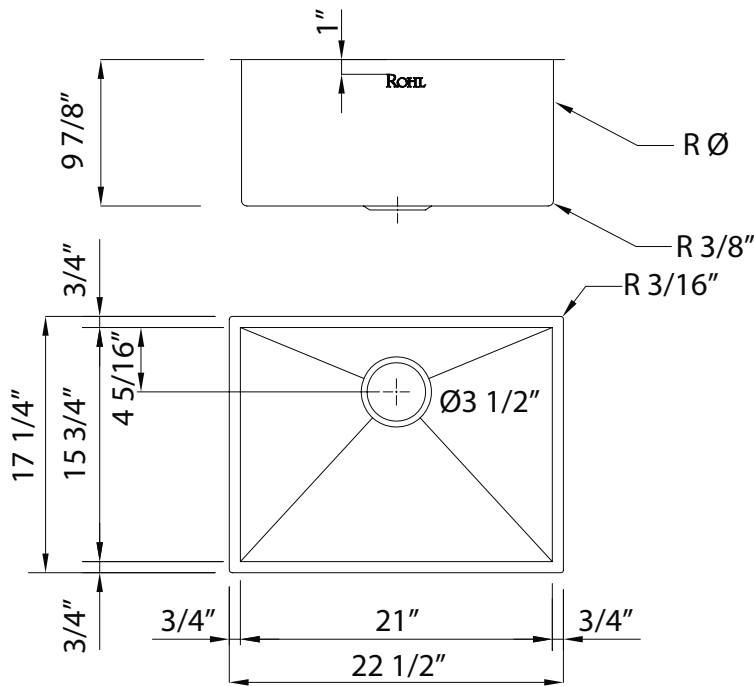

For warranty or additional information, contact:

U.S.A.
houseofrohl.com/support
1-800-777-9762

QUEBEC / MARITIMES / WESTERN CANADA
QUÉBEC / MARITIMES / OUEST CANADIEN
QUEBEC / MARITIMOS / CANADA OCCIDENTAL
houseofrohl.ca/support
1-866-473-8442

ONTARIO
houseofrohl.ca/support
1-800-287-5354