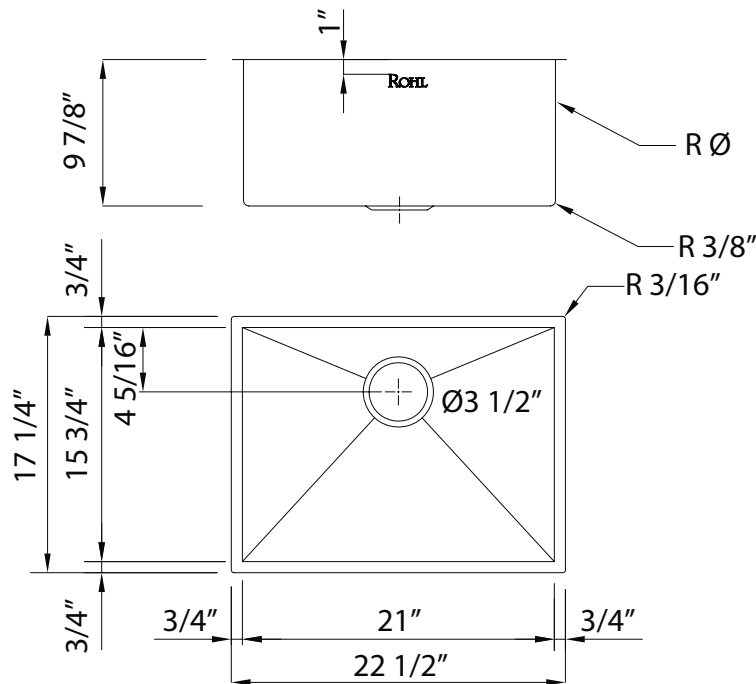

For warranty or additional information, contact:

U.S.A.
houseofrohl.com/support
1-800-777-9762

QUEBEC / MARITIMES / WESTERN CANADA
QUÉBEC / MARITIMES / OUEST CANADIEN
QUEBEC / MARITIMOS / CANADA OCCIDENTAL
houseofrohl.ca/support
1-866-473-8442

ONTARIO
houseofrohl.ca/support
1-800-287-5354