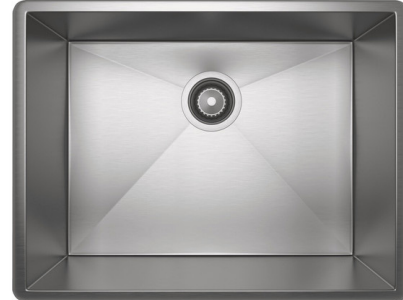

SPECIFICATIONS

DESCRIPTION

- Undermount installation only
- Commercial grade, 16 gauge 18/10 type 304 Stainless Steel
- 24" (60.96 cm) minimum cabinet size
- Mounting brackets included
- For matching wire sink grid, order WSGRSS2115

Forza™

21" Single Bowl Stainless Steel Kitchen Or Laundry Sink

MODEL: RSS2115

For warranty or additional information, contact:

U.S.A.
houseofrohl.com/support
 1-800-777-9762

QUEBEC / MARITIMES / WESTERN CANADA
 QUÉBEC / MARITIMES / OUEST CANADIEN
 QUEBEC / MARITIMOS / CANADA OCCIDENTAL
houseofrohl.ca/support
 1-866-473-8442

ONTARIO
houseofrohl.ca/support
 1-800-287-5354

SPÉCIFICATIONS

DESCRIPTION

- Installation sous comptoir seulement
- Acier inoxydable de qualité commerciale, calibre 16 18/10 type 304
- Taille minimale de l'armoire 24" (60.96 cm)
- Supports de montage inclus
- Pour grille d'évier assortie, commander WSGRSS2115